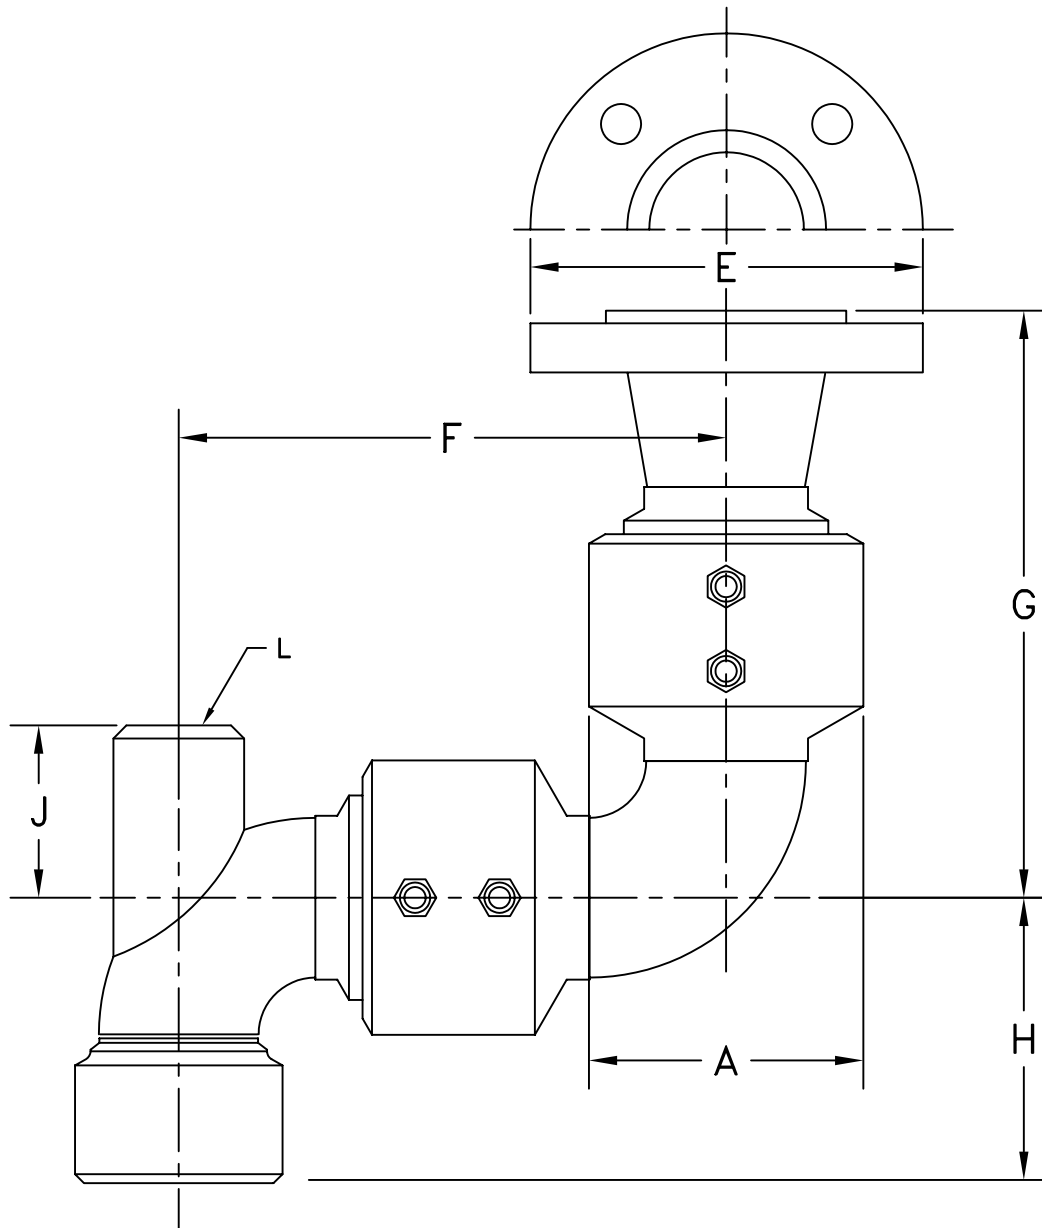

STYLE 55FO SWIVEL JOINT—FABRICATED

SIZE	2"	3"	4"
A	4-3/32"	5-1/8"	6-7/32"
E	6"	7-1/2"	9"
F	8-1/8"	10-3/4"	12-3/4"
G	6-7/16"	8-1/8"	9-7/16"
H	4-9/16"	5-13/16"	7-1/16"
J	2-9/16"	2-15/16"	3-1/2"
L	1-1/4"	1-1/2"	2"
∅ OF BOLT CIRCLE	4-3/4"	6"	7-1/2"
NO. BOLTS - ∅	(4) 5/8"	(4) 5/8"	(8) 5/8"