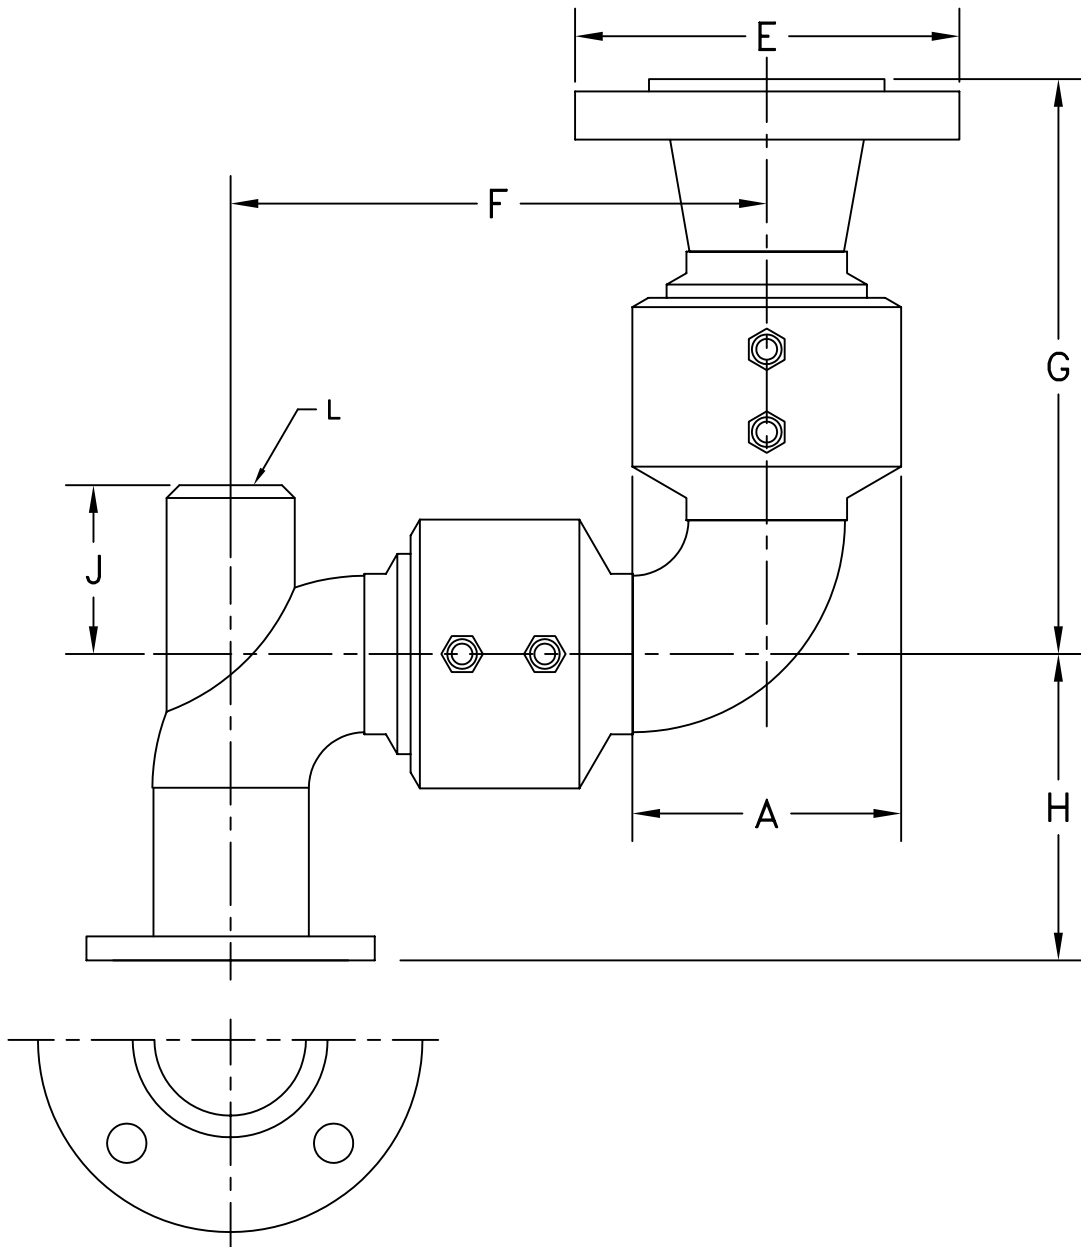

STYLE 55FFT SWIVEL JOINT—FABRICATED

SIZE	3"	4"
A	5-1/8"	6-7/32"
E	7-1/2"	9"
F	10-3/4"	12-3/4"
G	10-1/2"	11-3/4"
H	5-13/16"	7-1/16"
J	2-15/16"	3-1/2"
L	1-1/2"	2"
∅ OF BOLT CIRCLE	7-1/2"	9"
NO. BOLTS - ∅	(4) 5/8"	(8) 5/8"