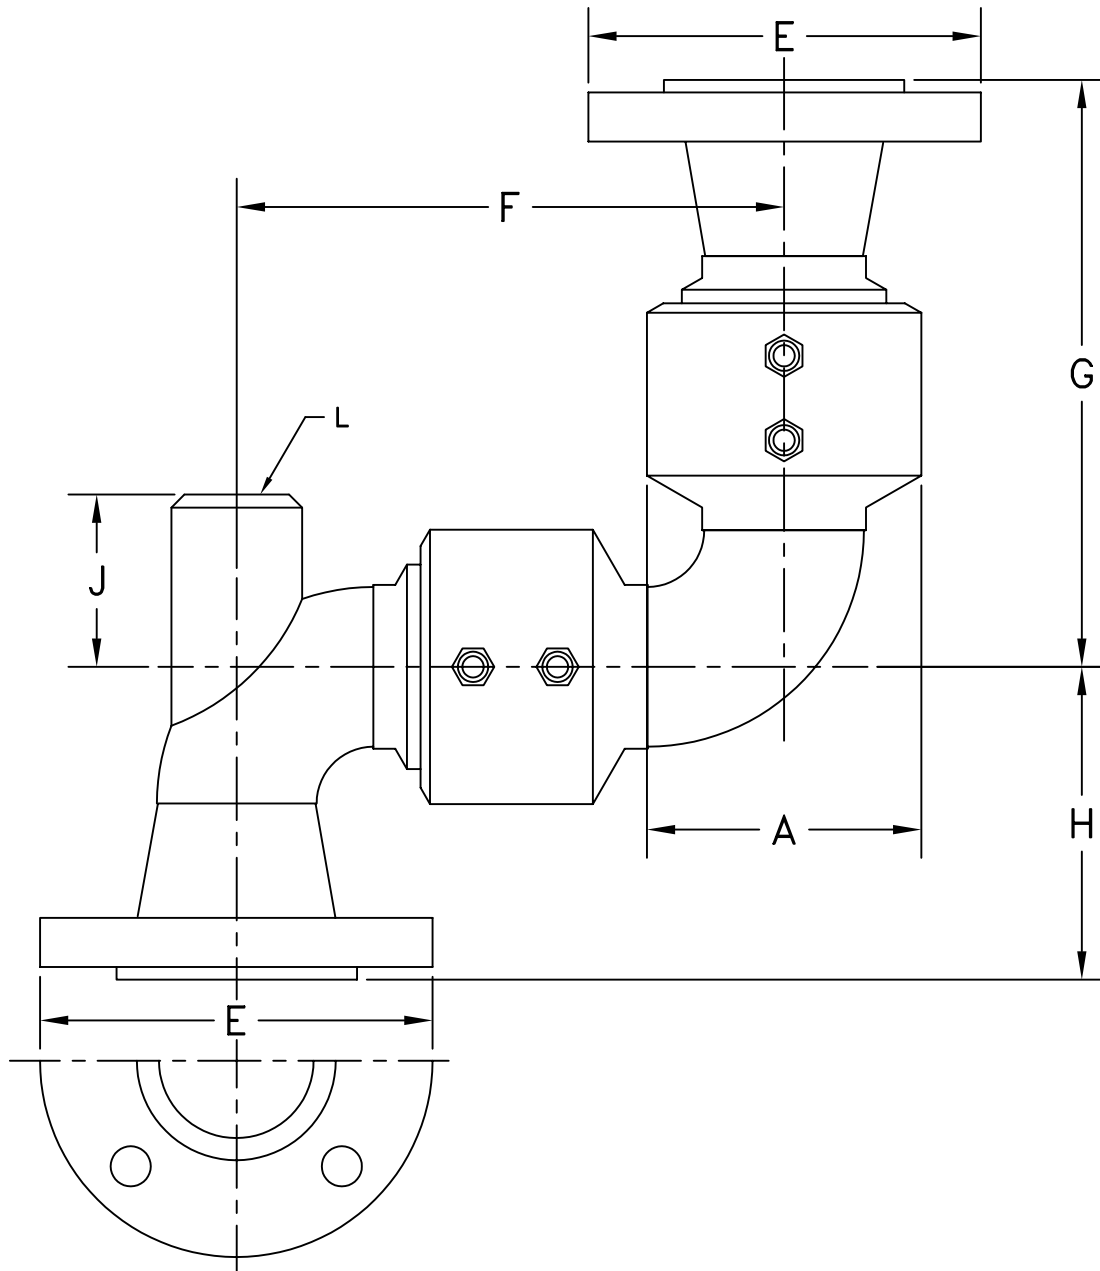

STYLE 55F SWIVEL JOINT—FABRICATED

SIZE	2"	3"	4"
A	4-3/32"	5-1/8"	6-7/32"
E	6"	7-1/2"	9"
F	8-1/8"	10-3/4"	12-3/4"
G	8-5/8"	10-1/2"	11-3/4"
H	4-9/16"	5-13/16"	7-1/16"
J	2-9/16"	2-15/16"	3-1/2"
L	1-1/4"	1-1/2"	2"
∅ OF BOLT CIRCLE	4-3/4"	6"	7-1/2"
NO. BOLTS - ∅	(4) 5/8"	(4) 5/8"	(8) 5/8"