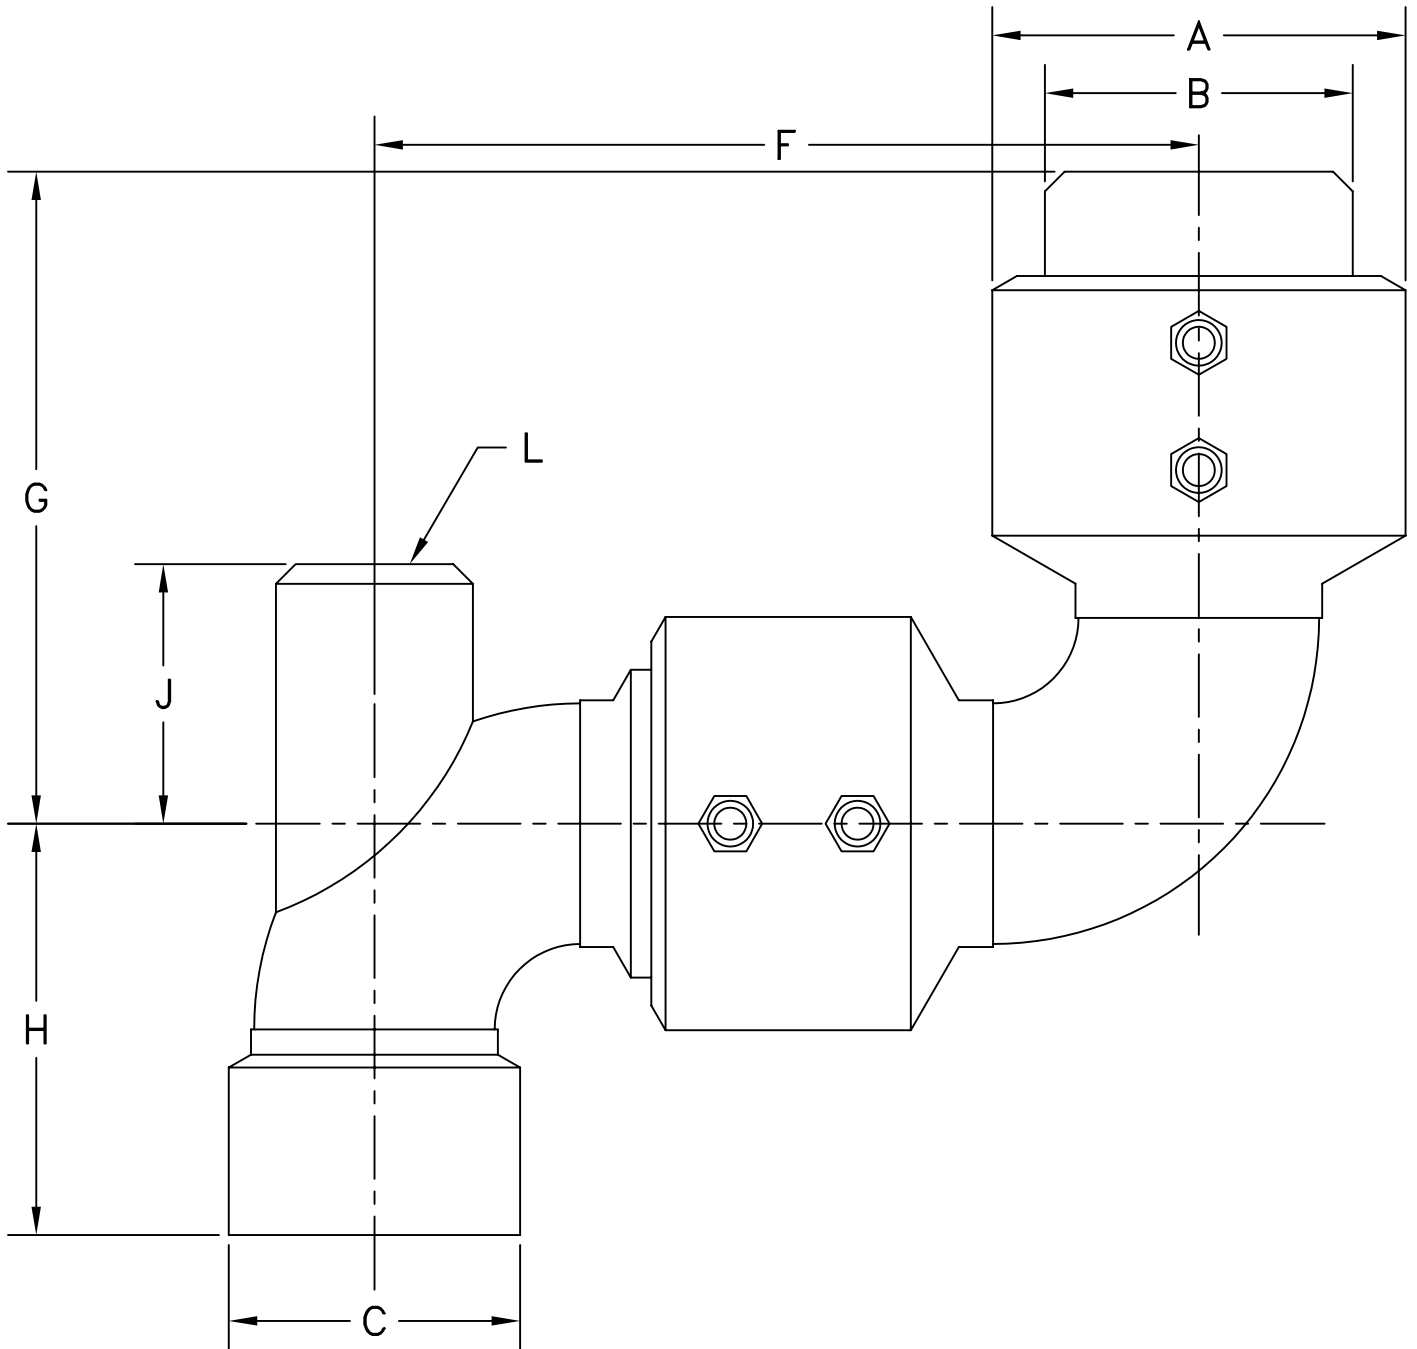

STYLE 55 SWIVEL JOINT—FABRICATED

SIZE	2"	3"	4"
A	4-3/32"	5-1/8"	6-7/32"
B	3-1/8"	4-1/4"	5-1/16"
C	2-7/8"	4"	5-1/8"
F	8-1/8"	10-3/4"	12-3/4"
G	6-7/16"	8-1/8"	9-7/16"
H	4-1/16"	5-1/16"	6-5/16"
J	2-9/16"	2-15/16"	3-1/2"
L	1-1/4"	1-1/2"	2"