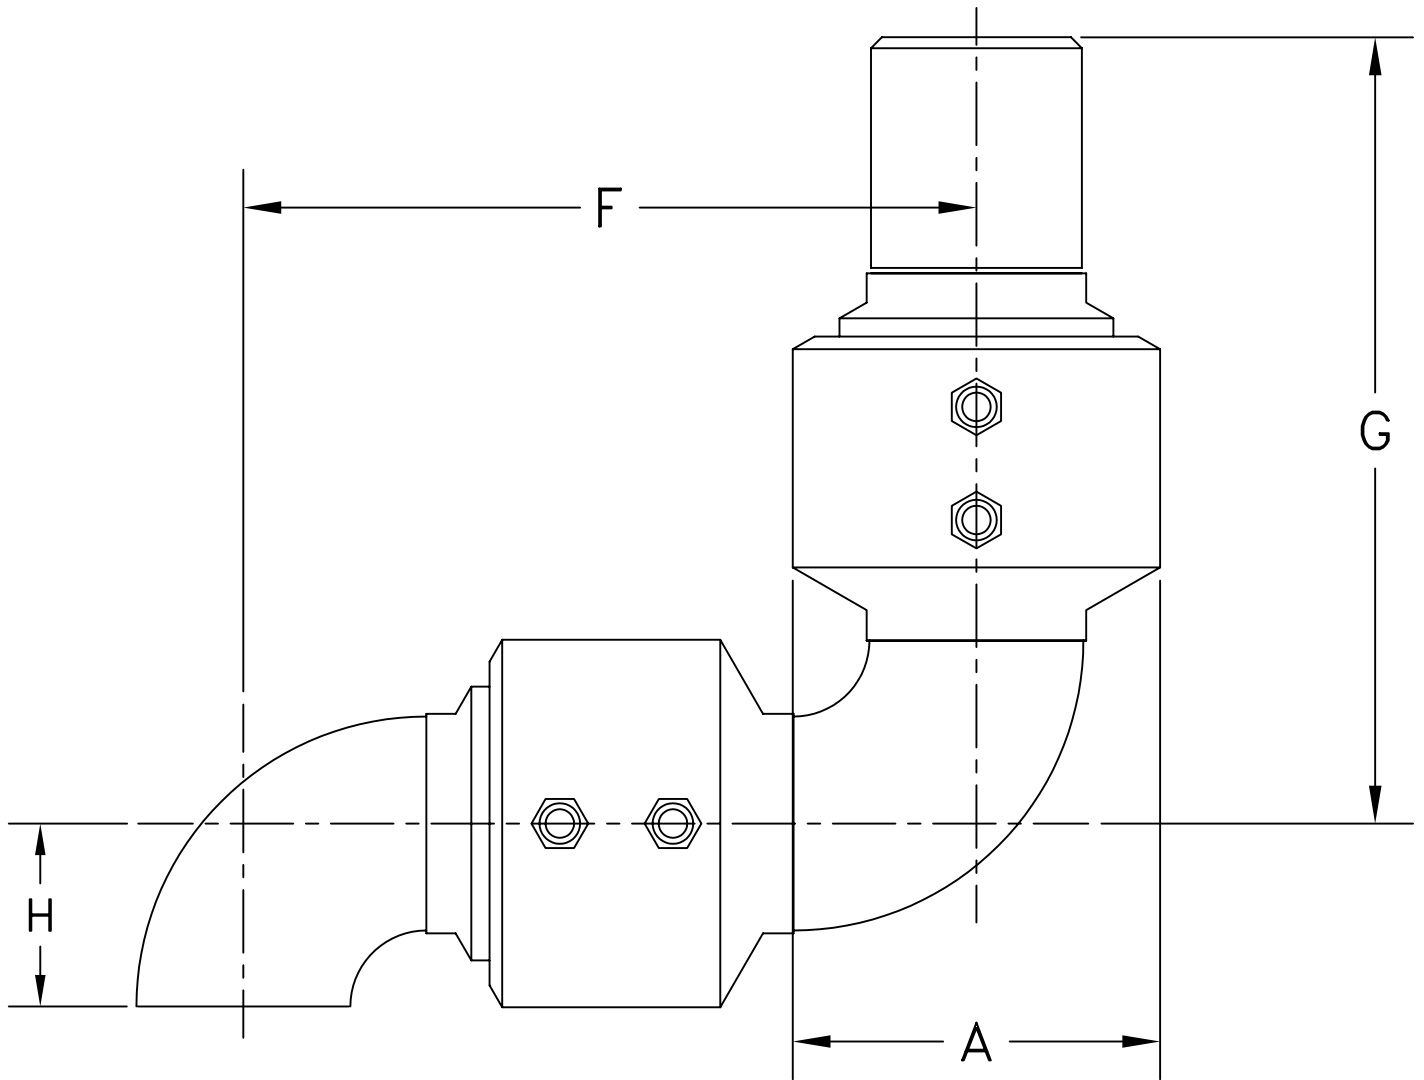

STYLE 50W SWIVEL JOINT—FABRICATED

SIZE	2"	3"	4"	6"	8"	10"	12"
A	4-3/32"	5-1/8"	6-7/32"	9"	11-7/8"	13-9/16"	16"
E	6"	7-1/2"	9"	11"	13-1/2"	16"	19"
F	8-1/8"	10-3/4"	12-3/4"	24-7/16"	31-15/16"	40-5/8"	47"
G	10-1/8"	11-3/4"	12-3/4"	19-3/8"	23-15/16"	29-9/16"	32-15/16"
H	2"	3"	4"	9"	12"	15"	18"
∅ OF BOLT CIRCLE	4-3/4"	6"	7-1/2"	9-1/2"	11-3/4"	14-1/4"	17"
NO. BOLTS - ∅	(4) 5/8"	(4) 5/8"	(8) 5/8"	(8) 3/4"	(8) 3/4"	(12) 7/8"	(12) 7/8"