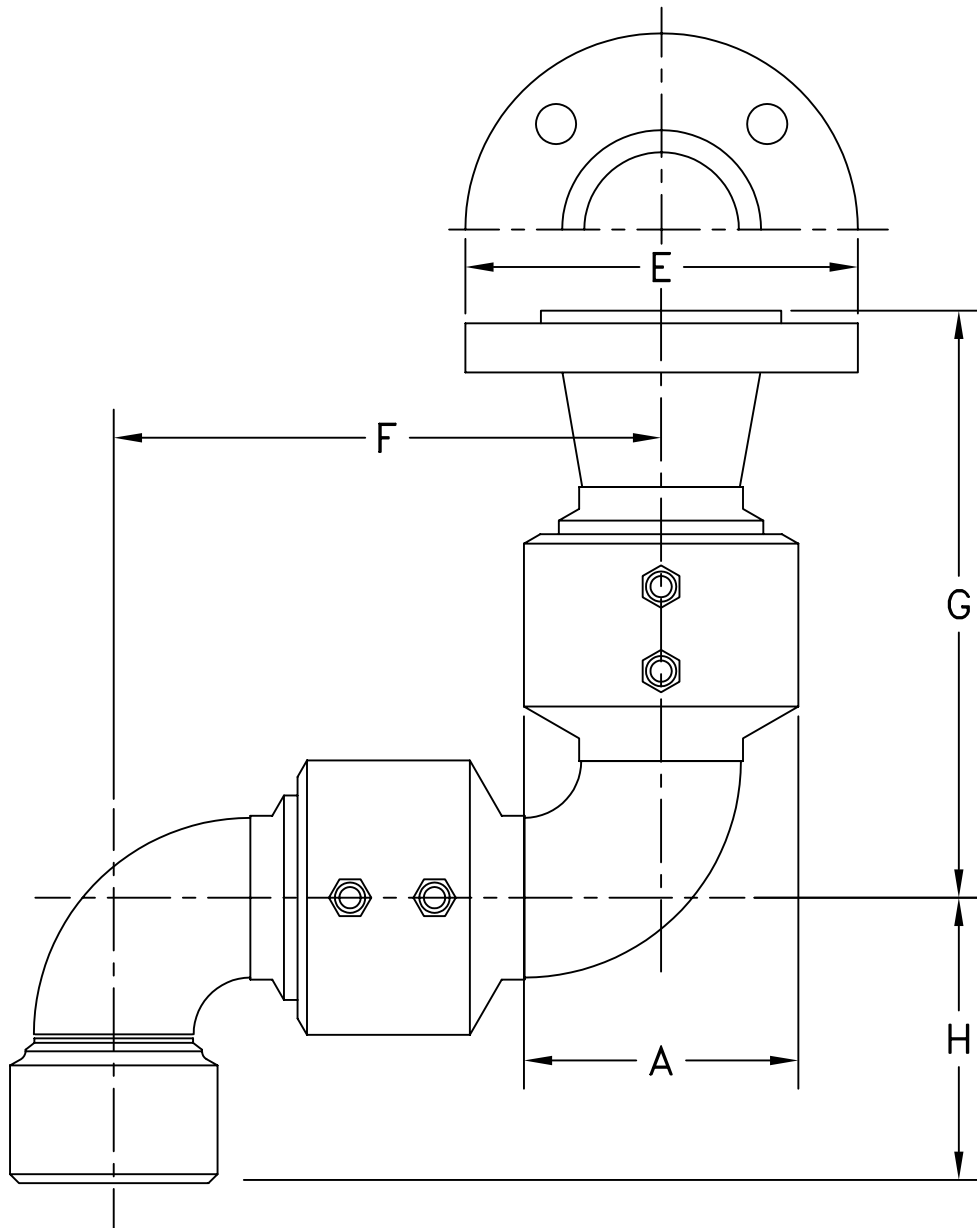

STYLE 50FO SWIVEL JOINT—FABRICATED

SIZE	2"	3"	4"
A	4-3/32"	5-1/8"	6-7/32"
E	6"	7-1/2"	9"
F	8-1/8"	10-3/4"	12-3/4"
G	6-7/16"	10-1/2"	9-7/16"
H	4-9/16"	5-1/16"	7-1/16"
Ø OF BOLT CIRCLE	4-3/4"	6"	7-1/2"
NO. BOLTS - Ø	(4) 5/8"	(4) 5/8"	(8) 5/8"