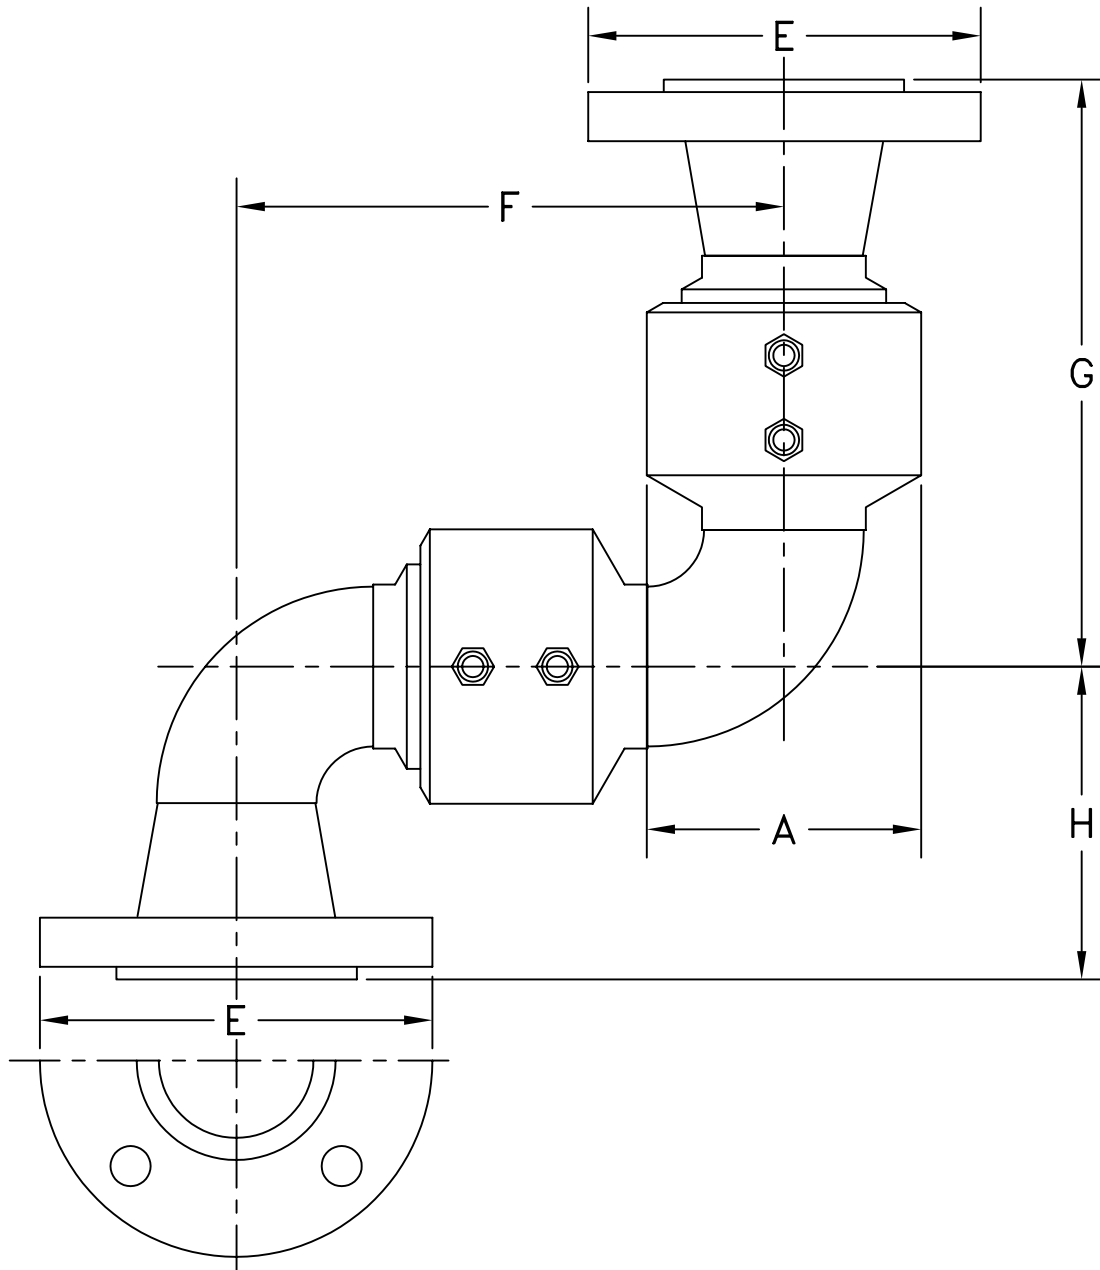

STYLE 50F SWIVEL JOINT—FABRICATED

SIZE	2"	3"	4"	6"	8"	10"	12"
A	4-3/32"	5-1/8"	6-7/32"	9"	11-7/8"	13-9/16"	16"
E	6"	7-1/2"	9"	11"	13-1/2"	16"	19"
F	8-1/8"	10-3/4"	12-3/4"	24-7/16"	31-15/16"	40-5/8"	47"
G	8-5/8"	10-1/2"	11-3/4"	18-7/8"	23-15/16"	29-9/16"	33-7/16"
H	4-9/16"	5-13/16"	7-1/16"	12-9/16"	16-1/16"	19-1/16"	22-9/16"
∅ OF BOLT CIRCLE	4-3/4"	6"	7-1/2"	9-1/2"	11-3/4"	14-1/4"	17"
NO. BOLTS - ∅	(4) 5/8"	(4) 5/8"	(8) 5/8"	(8) 3/4"	(8) 3/4"	(12) 7/8"	(12) 7/8"