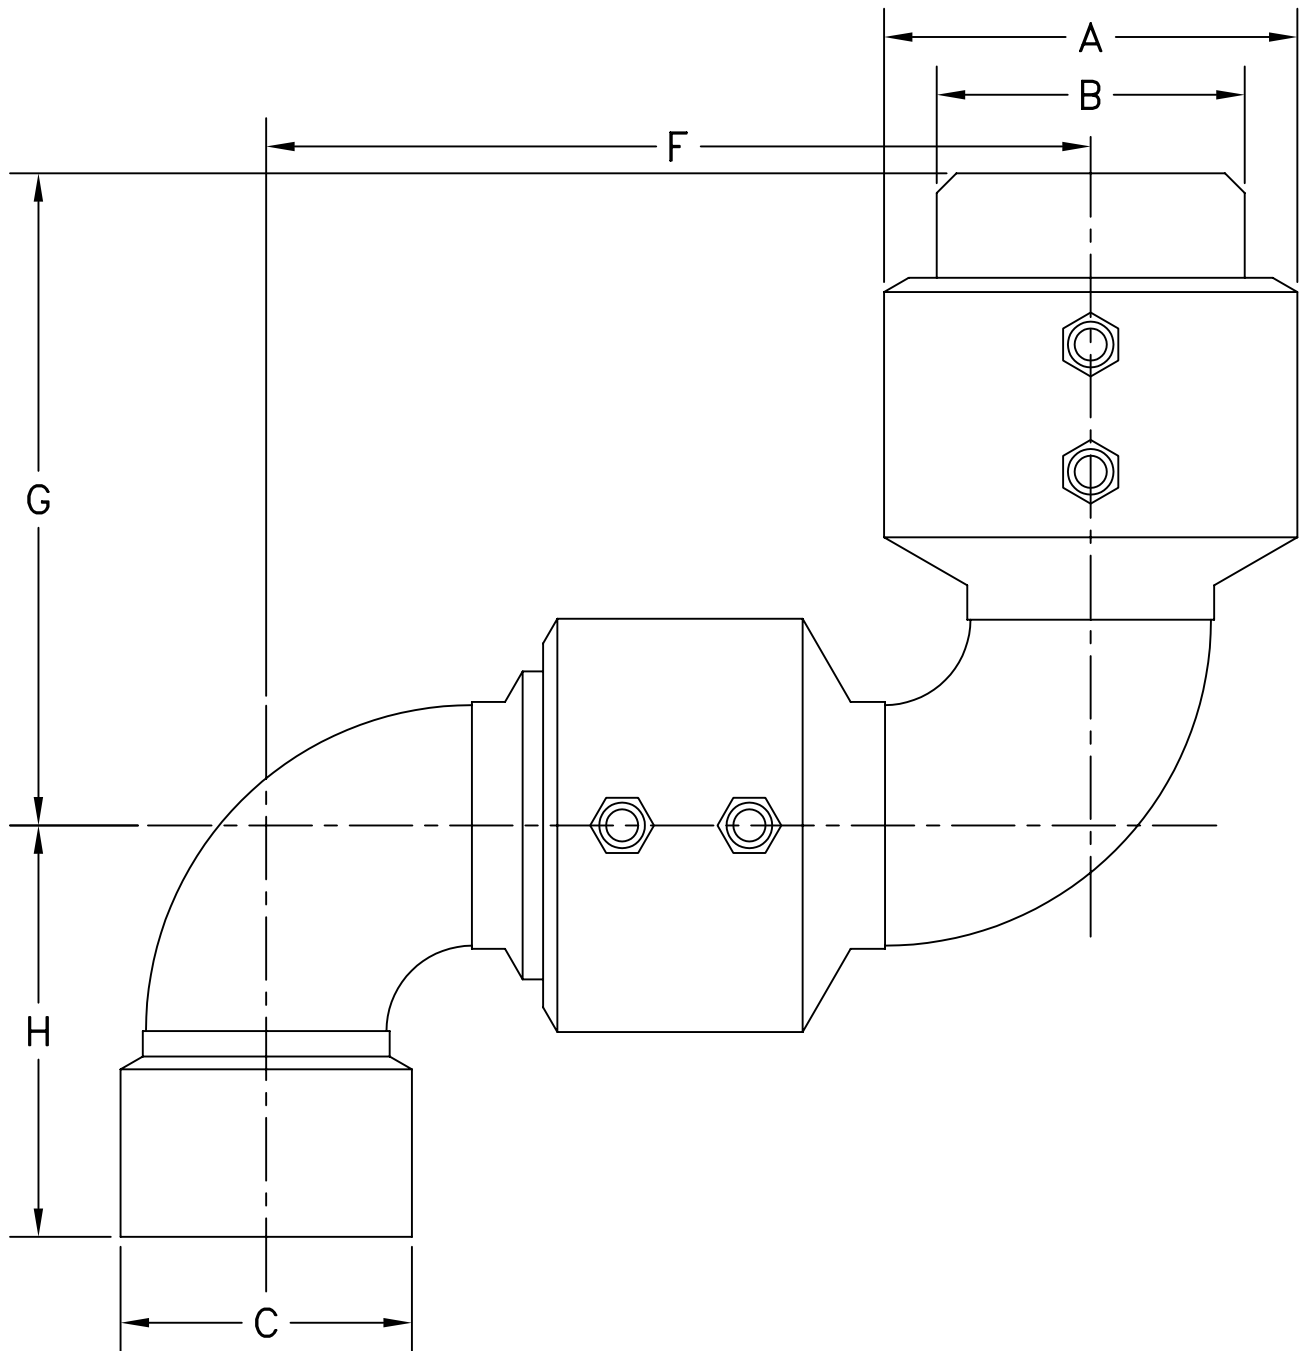

STYLE 50 SWIVEL JOINT—FABRICATED

SIZE	2"	3"	4"
A	4-3/32"	5-1/8"	6-7/32"
B	3-1/8"	4-1/4"	5-1/16"
C	2-7/8"	4"	5-1/8"
F	8-1/8"	10-3/4"	12-3/4"
G	6-7/16"	8-1/8"	9-7/16"
H	4-1/16"	5-1/16"	6-5/16"