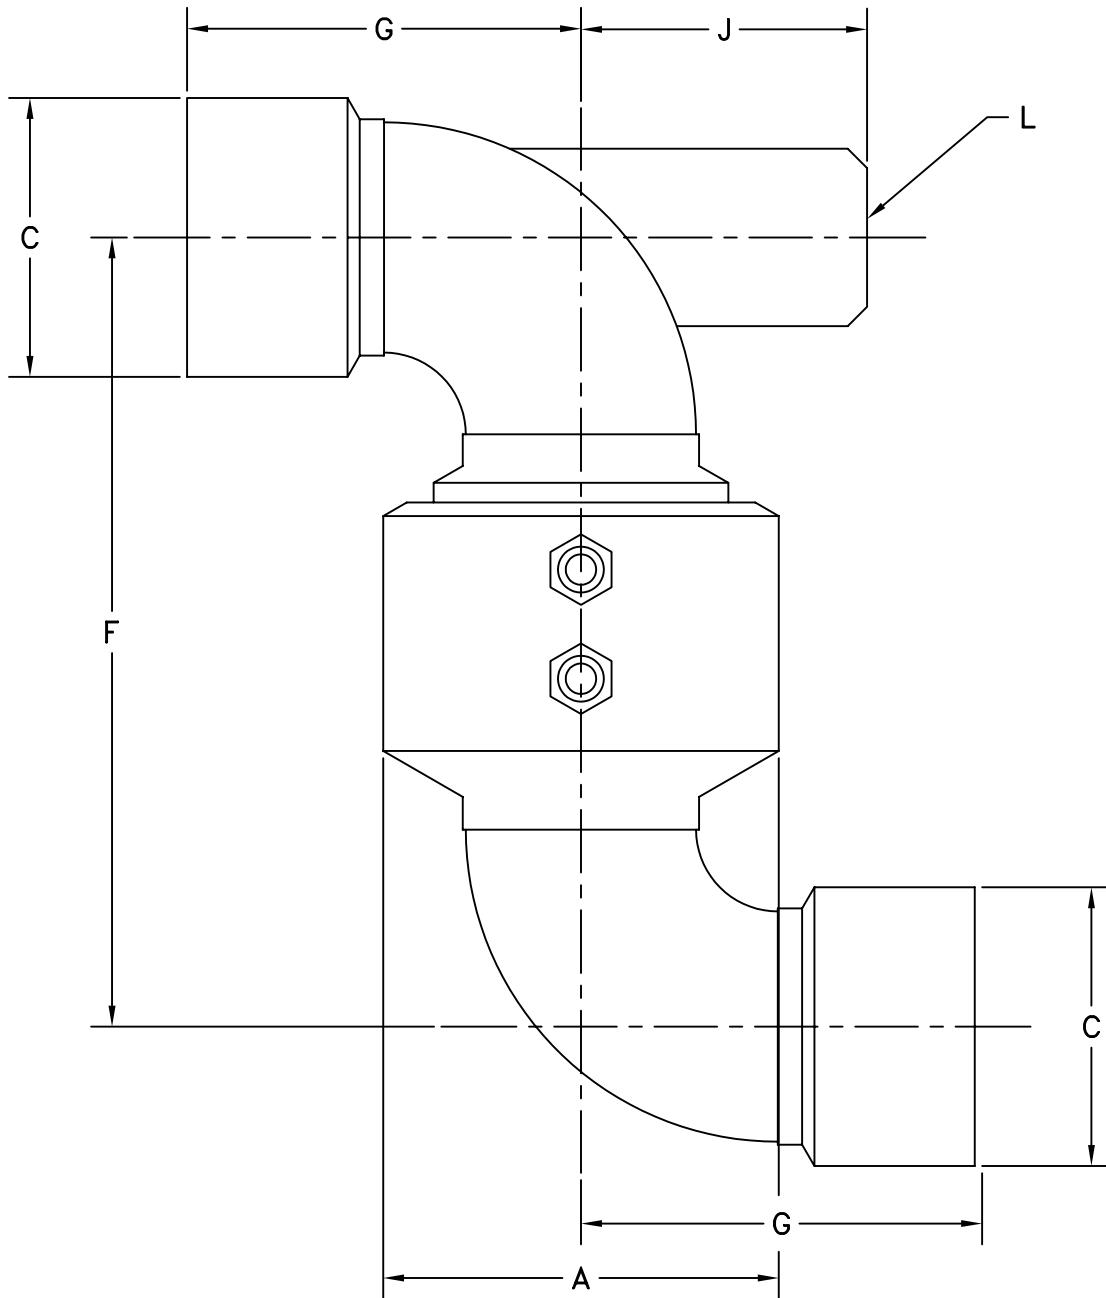

STYLE 45 SWIVEL JOINT—FABRICATED

SIZE	2"	3"	4"
A	4-3/32"	5-1/8"	6-7/32"
C	2-7/8"	4"	5-1/8"
F	8-1/8"	10-3/4"	12-3/4"
G	4-1/16"	5-1/16"	6-5/16"
J	2-9/16"	2-15/16"	3-1/2"
L	1-1/4"	1-1/2"	2"