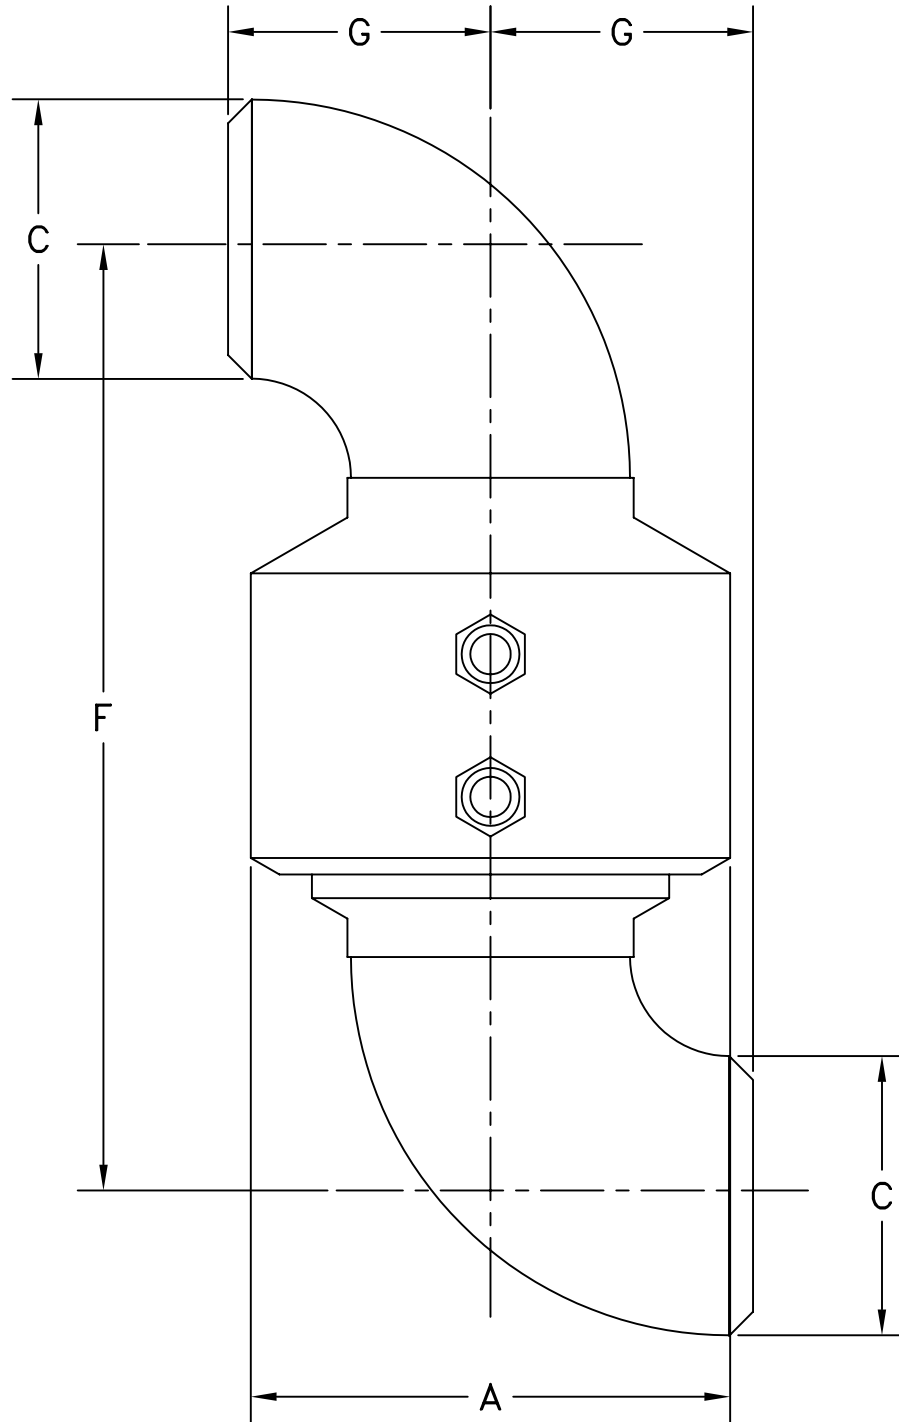

STYLE 40W SWIVEL JOINT—FABRICATED

SIZE	2"	3"	4"	6"	8"	10"	12"
A	4-3/32"	5-1/8"	6-7/32"	9"	11-7/8"	13-9/16"	16"
C	2-3/8"	3-1/2"	4-1/2"	6-5/8"	8-5/8"	10-3/4"	12-3/4"
F	8-1/8"	10-3/4"	12-3/4"	24-7/16"	31-15/16"	40-5/8"	47"
G	2"	3"	4"	9"	12"	15"	18"