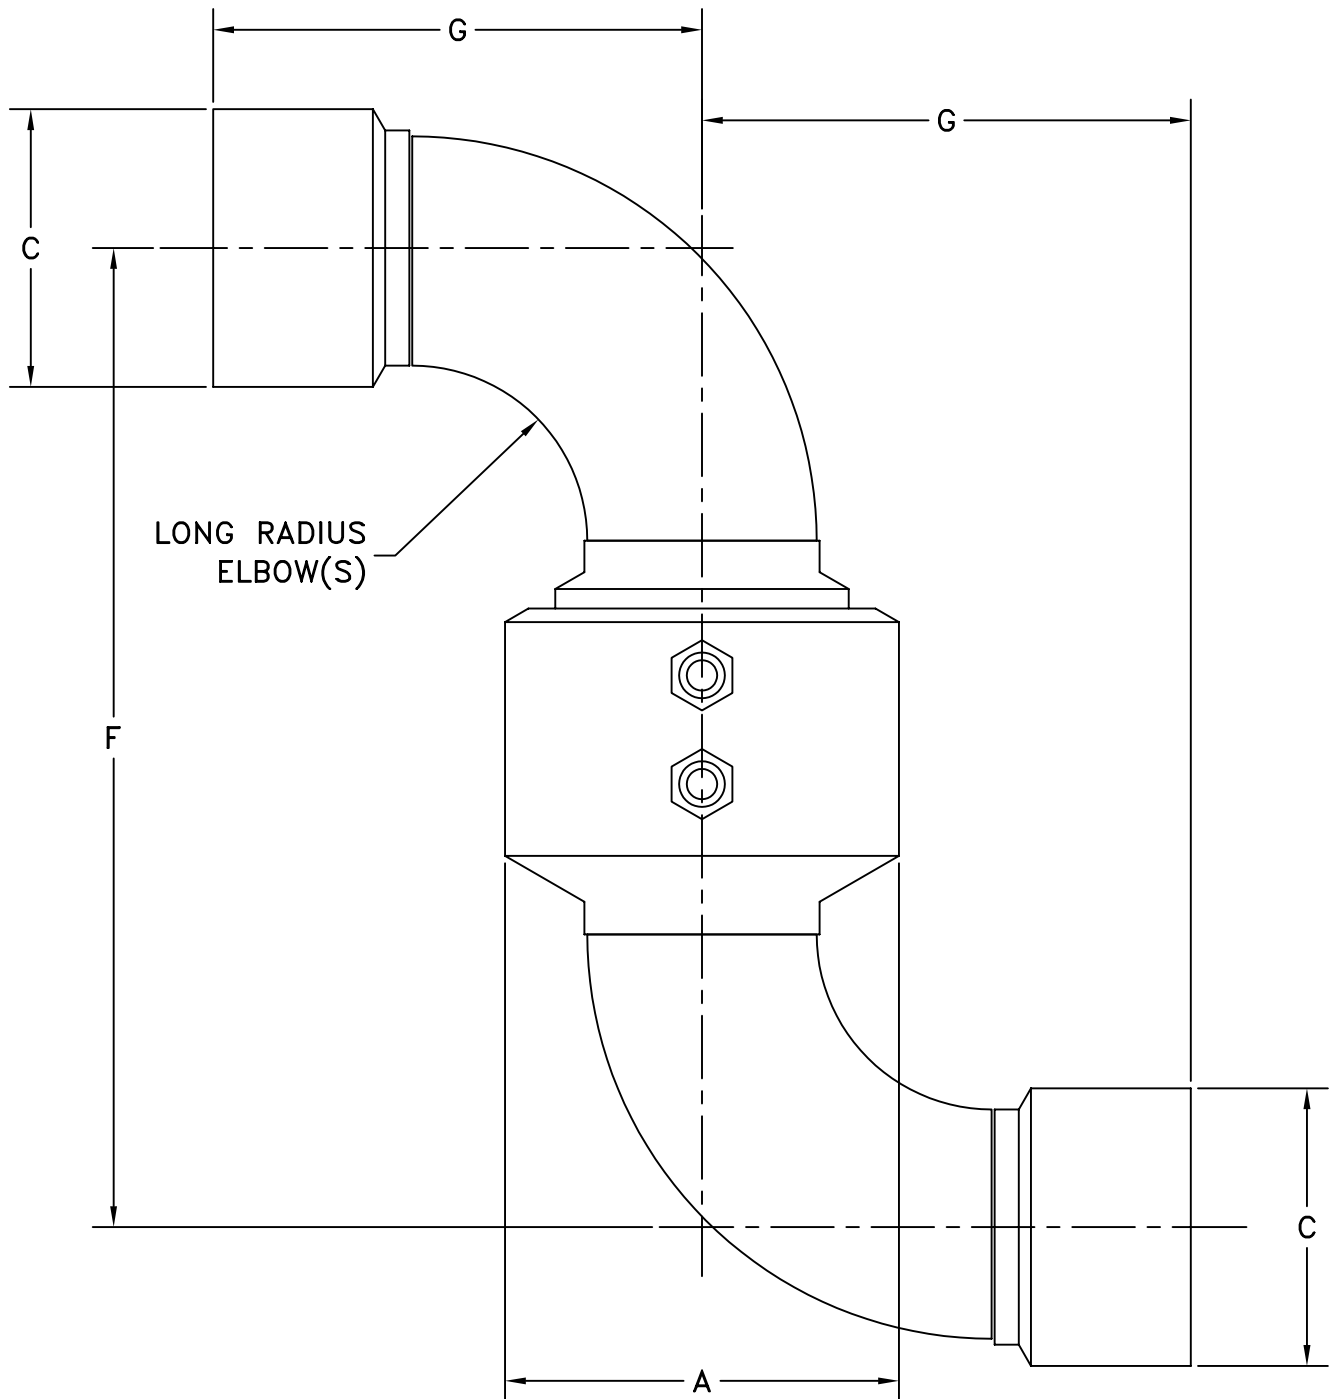

STYLE 40 SWIVEL JOINT—FABRICATED

SIZE	2"	3"	4"
A	4-3/32"	5-1/8"	6-7/32"
C	2-7/8"	4"	5-1/8"
F	9-1/8"	12-1/4"	14-3/4"
G	5-1/16"	6-9/16"	8-5/16"