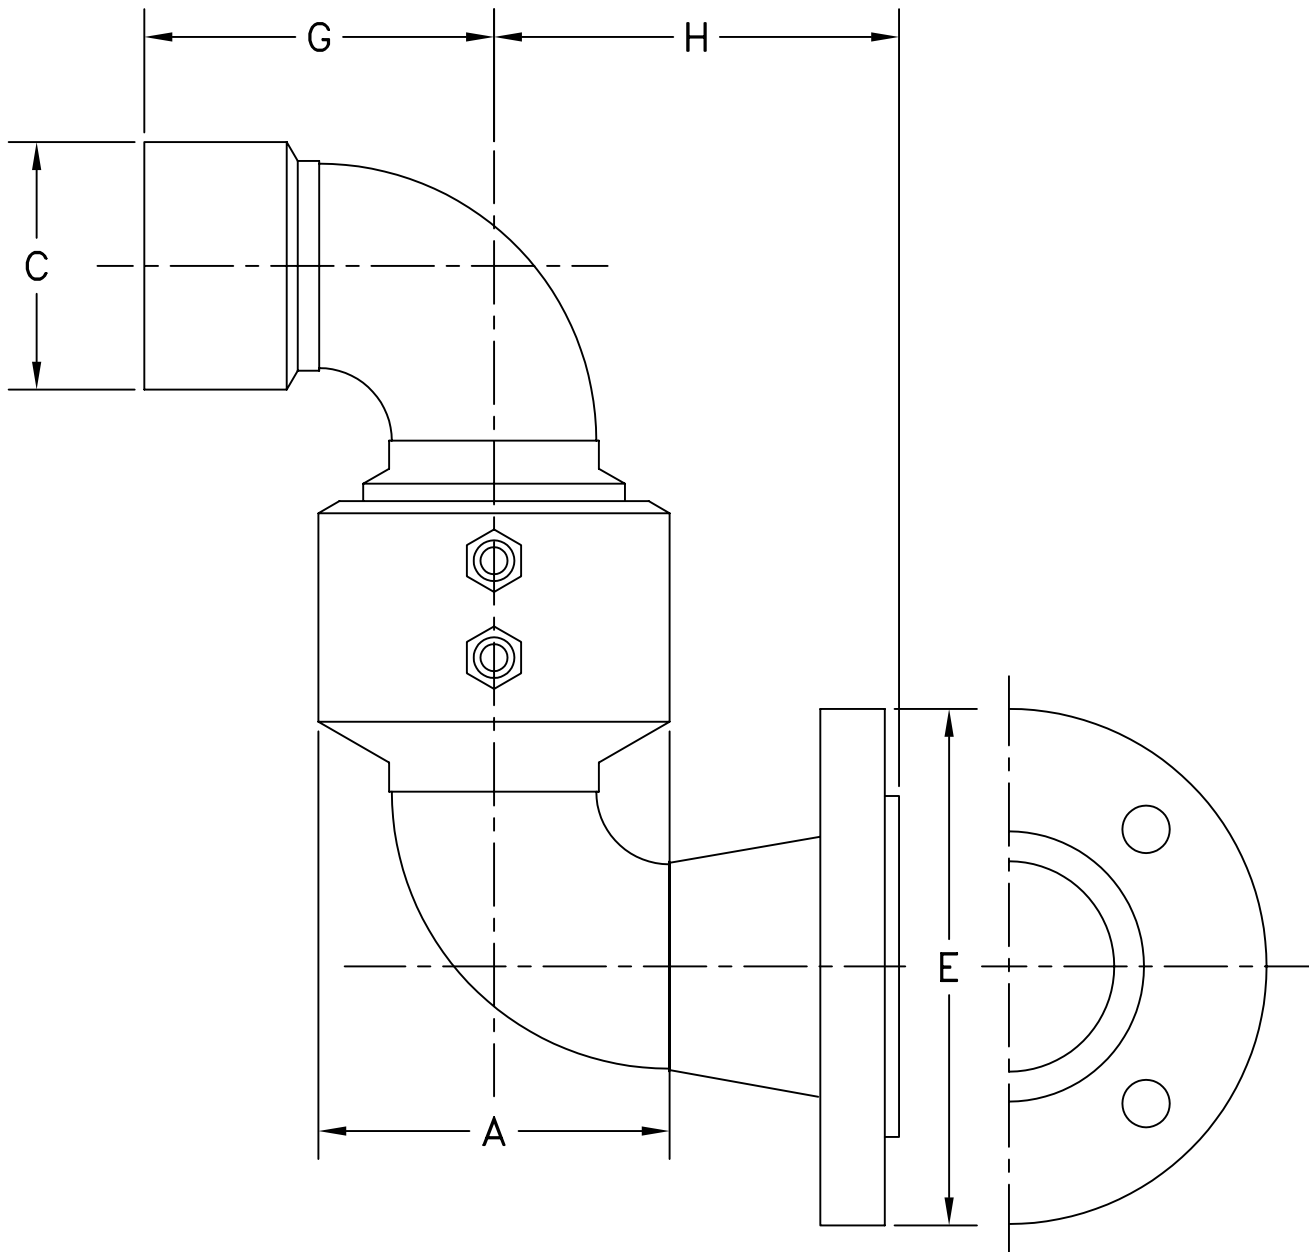

STYLE 40FO SWIVEL JOINT—FABRICATED

SIZE	2"	3"	4"
A	4-3/32"	5-1/8"	6-7/32"
C	2-7/8"	4"	5-1/8"
E	6"	7-1/2"	9"
F	8-1/8"	10-3/4"	12-3/4"
G	4-1/16"	5-1/16"	6-5/16"
H	4-9/16"	5-13/16"	7-1/16"
∅ BOLT CIRCLE	4-3/4"	6"	7-1/2"
NO. BOLTS - ∅	(4) 5/8"	(4) 5/8"	(8) 5/8"