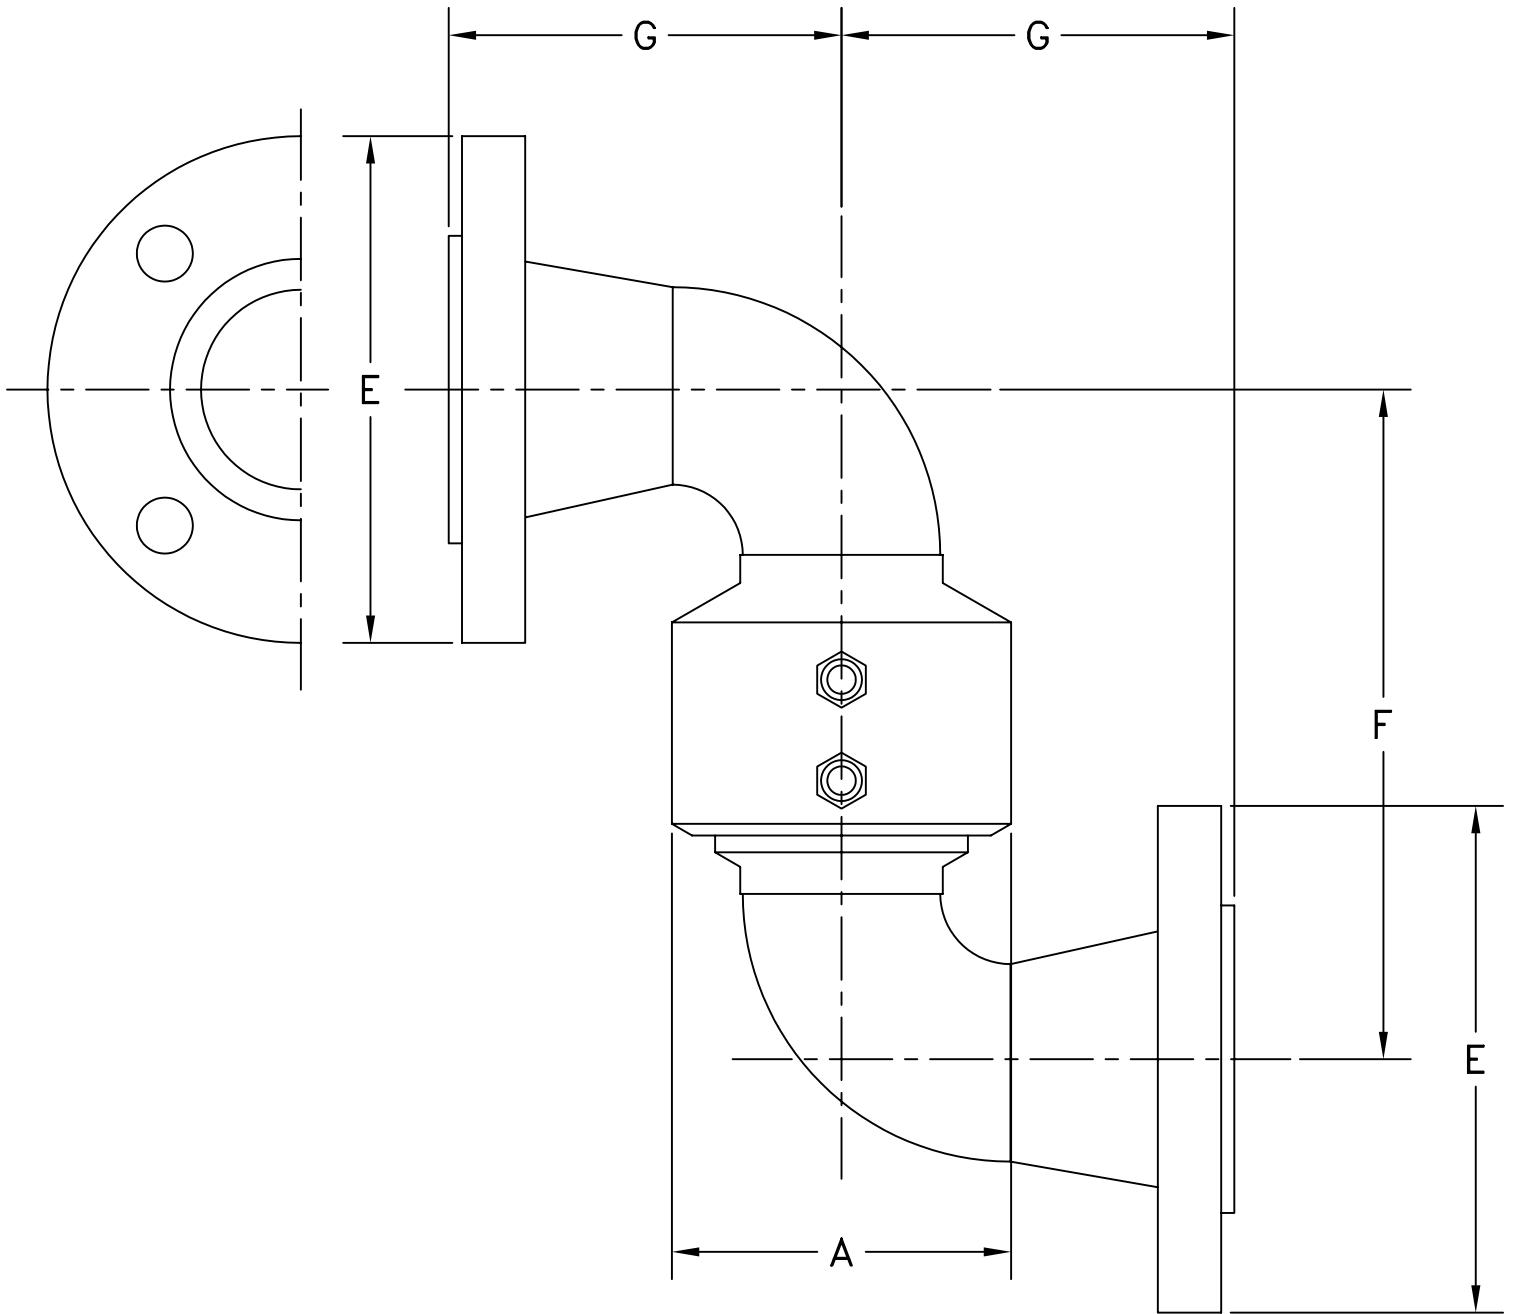

STYLE 44FJ SWIVEL JOINT—FABRICATED

SIZE	3"
A	5-1/8"
E	7-1/2"
F	10-3/4"
G	5-13/16"
∅ BOLT CIRCLE	6"
NO. BOLTS - ∅	(4) 5/8"