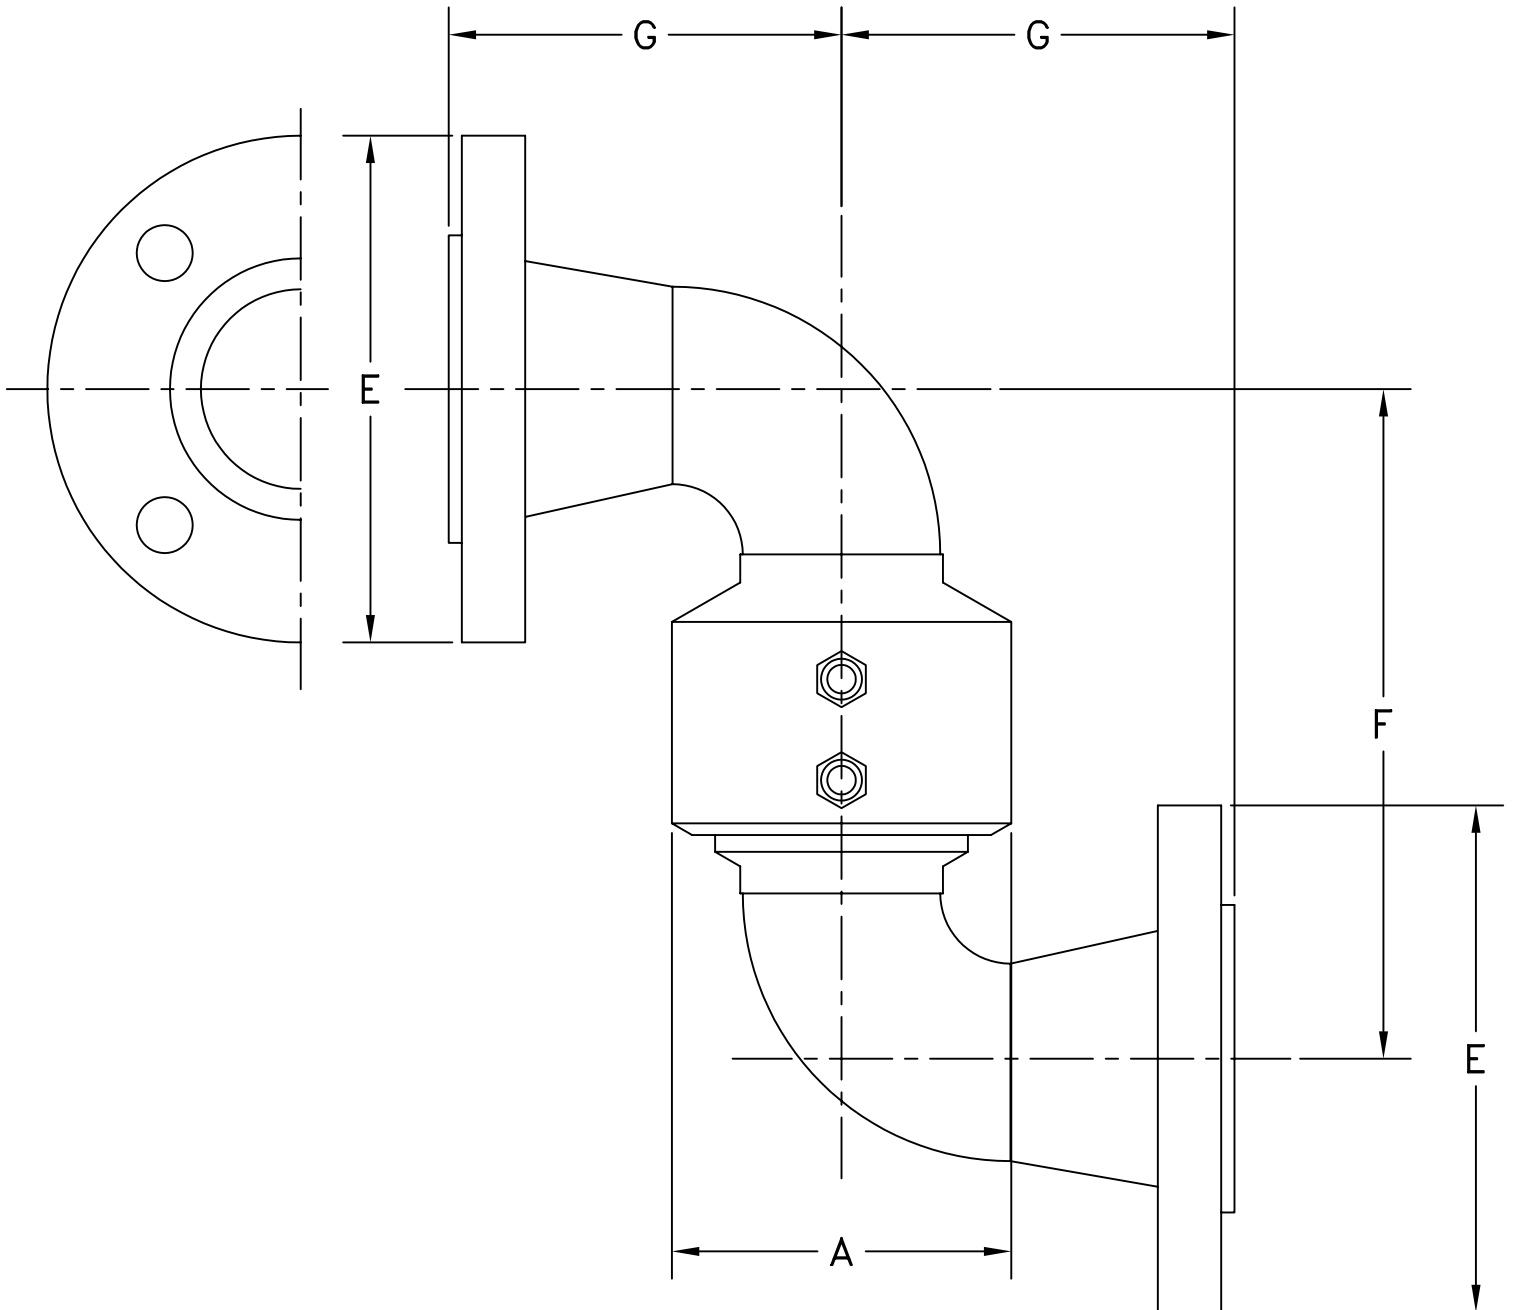

STYLE 40F SWIVEL JOINT—FABRICATED

SIZE	2"	3"	4"	6"	8"	10"	12"
A	4-3/32"	5-1/8"	6-7/32"	9"	11-7/8"	13-9/16"	16"
E	6"	7-1/2"	9"	11"	13-1/2"	16"	19"
F	8-1/8"	10-3/4"	12-3/4"	24-7/16"	31-15/16"	40-5/8"	47"
G	4-9/16"	5-13/16"	7-1/16"	12-9/16"	16-1/16"	19-1/16"	22-9/16"
∅ BOLT CIRCLE	4-3/4"	6"	7-1/2"	9-1/2"	11-3/4"	14-1/4"	17"
NO. BOLTS - ∅	(4) 5/8"	(4) 5/8"	(8) 5/8"	(8) 3/4"	(8) 3/4"	(12) 7/8"	(12) 7/8"