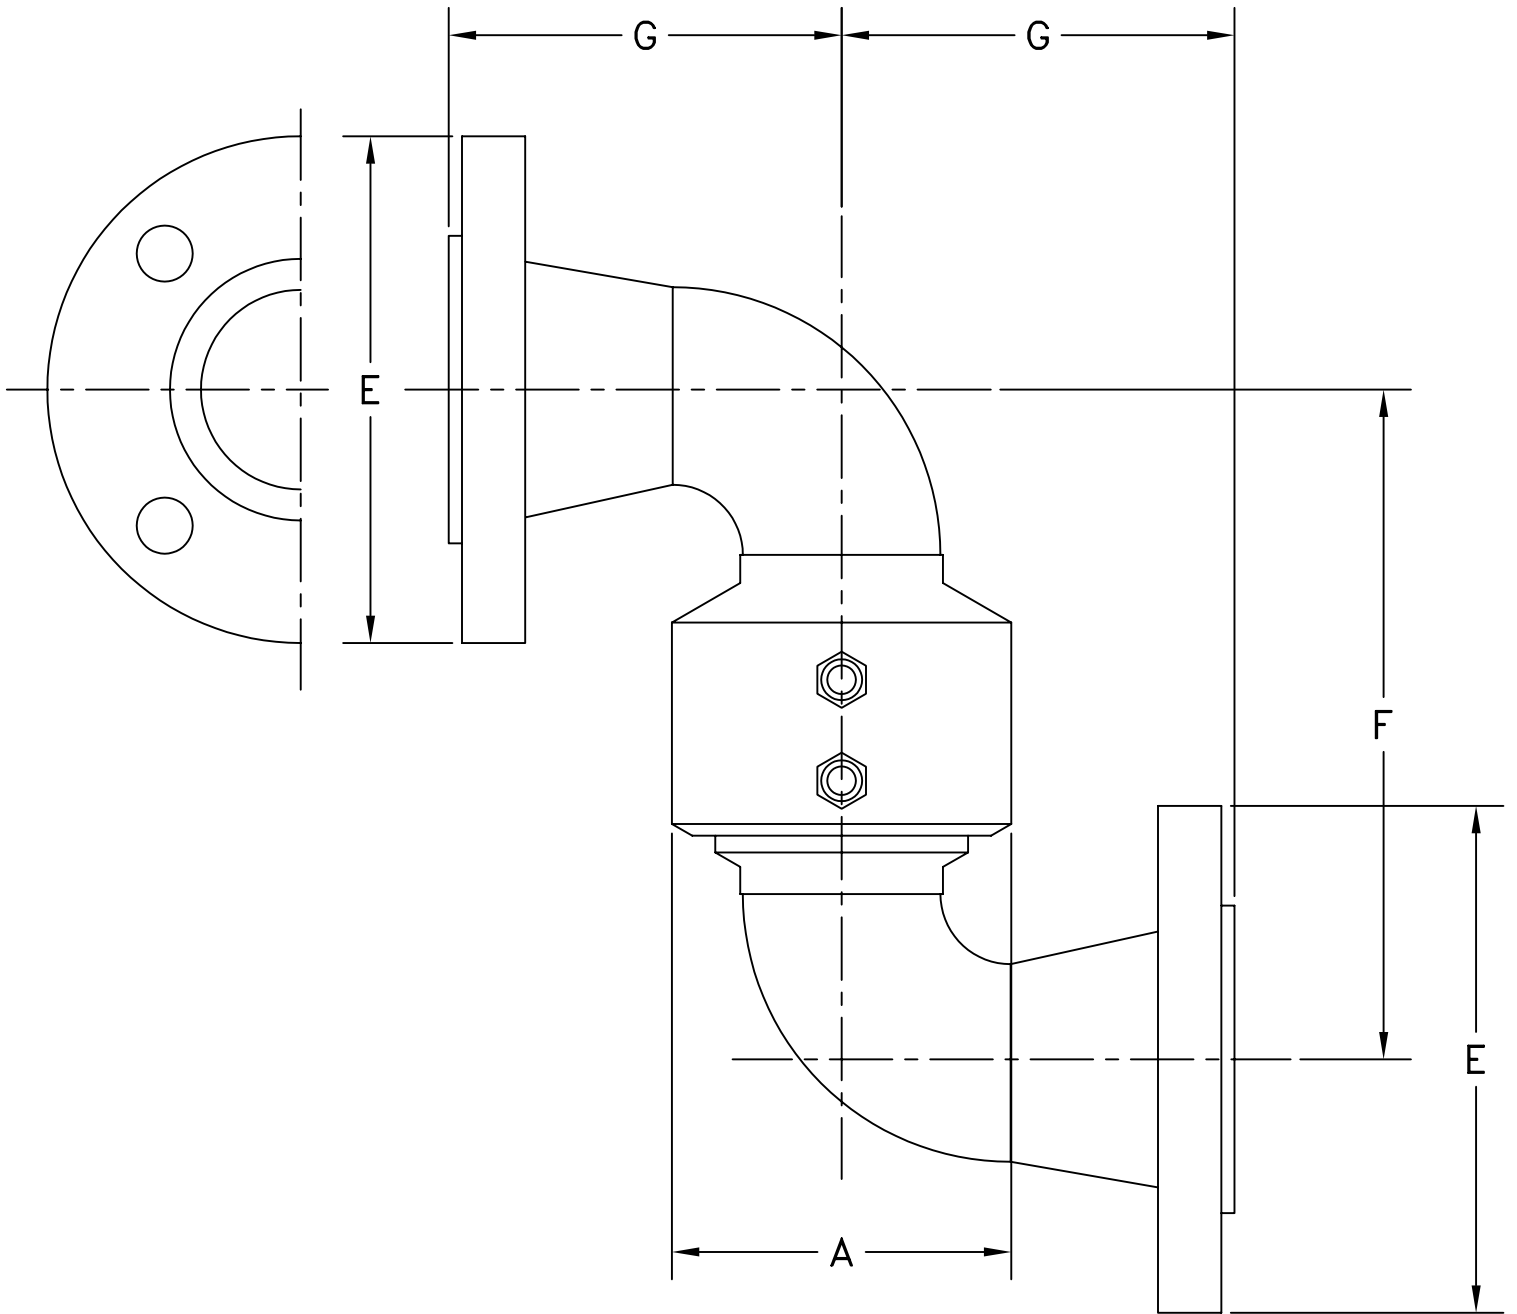

STYLE 40F SWIVEL JOINT—FABRICATED W/SHORT RADIUS ELBOWS

SIZE					8"		
A					11-7/8"		
E					13-1/2"		
F					23-15/16"		
G					12-1/16"		
∅ BOLT CIRCLE					11-3/4"		
NO. BOLTS - ∅					(8) 3/4"		