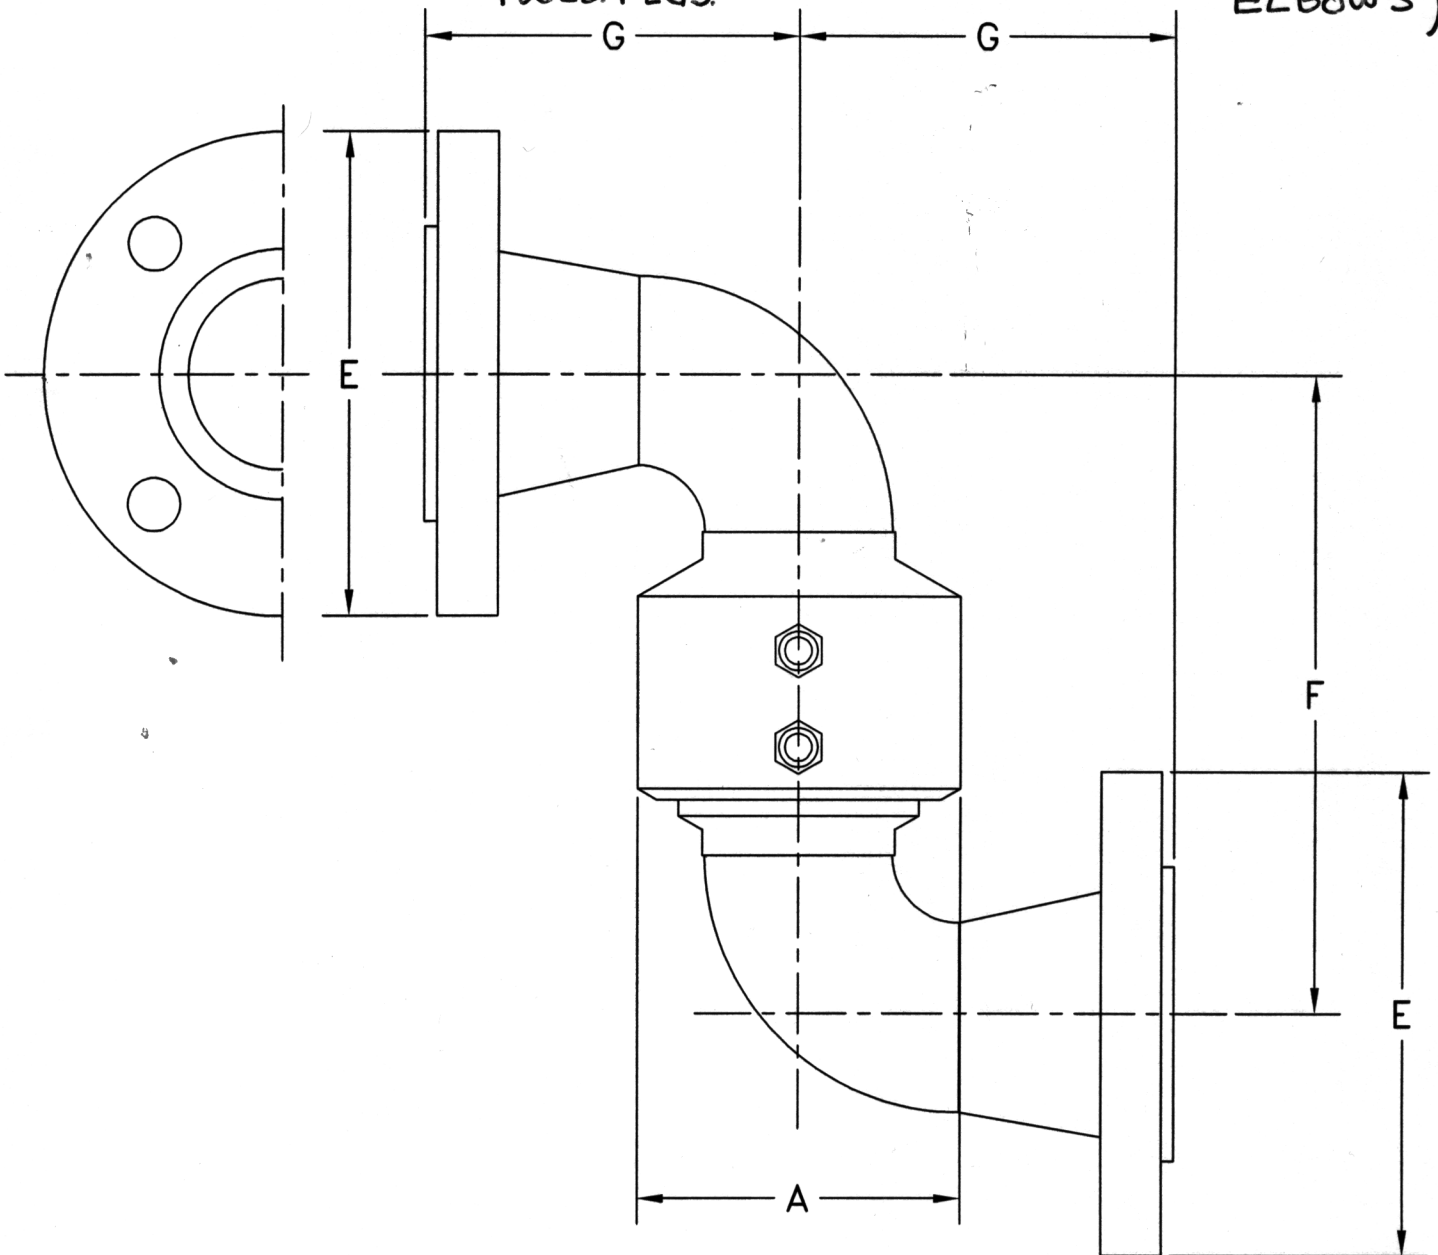

STYLE 40F SWIVEL JOINT-FABRICATED (SHORT RADIUS ELBOWS)
- 150LB. FLGS.

SIZE	2"	3"	4"	6"	8"	10"	12"
A	4-3/32"	5-1/8"	6-7/32"	9"	11-7/8"	13-9/16"	16"
E	6"	7-1/2"	9"	11"	13-1/2"	16"	19"
F	6-1/8"	7-3/4"	8-3/4"	18-7/16"	23-15/16"	30-5/8"	35"
G	3-9/16"	4-5/16"	5-1/16"	9-9/16"	12-1/16"	14-1/16"	16-9/16"
∅ BOLT CIRCLE	4-3/4"	6"	7-1/2"	9-1/2"	11-3/4"	14-1/4"	17"
NO. BOLTS - ∅	(4) 5/8"	(4) 5/8"	(8) 5/8"	(8) 3/4"	(8) 3/4"	(12) 7/8"	(12) 7/8"