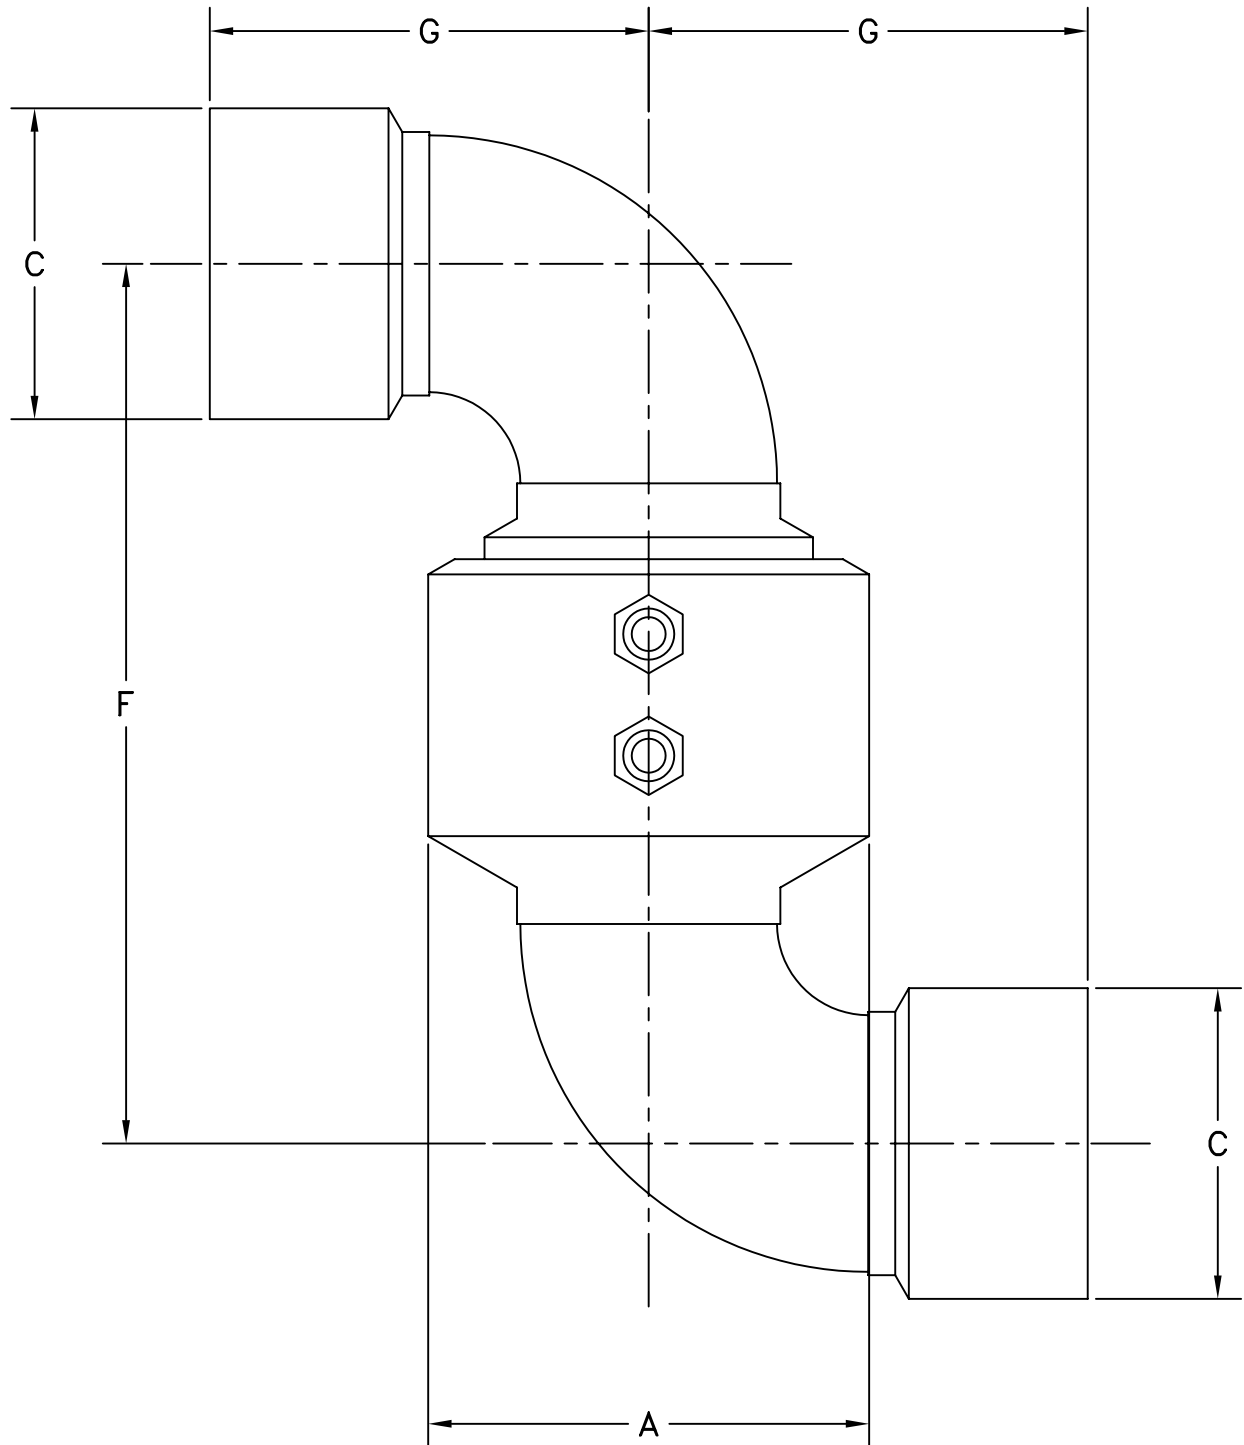

STYLE 40 SWIVEL JOINT—FABRICATED

SIZE	2"	3"	4"
A	4-3/32"	5-1/8"	6-7/32"
C	2-7/8"	4"	5-1/8"
F	8-1/8"	10-3/4"	12-3/4"
G	4-1/16"	5-1/16"	6-5/16"