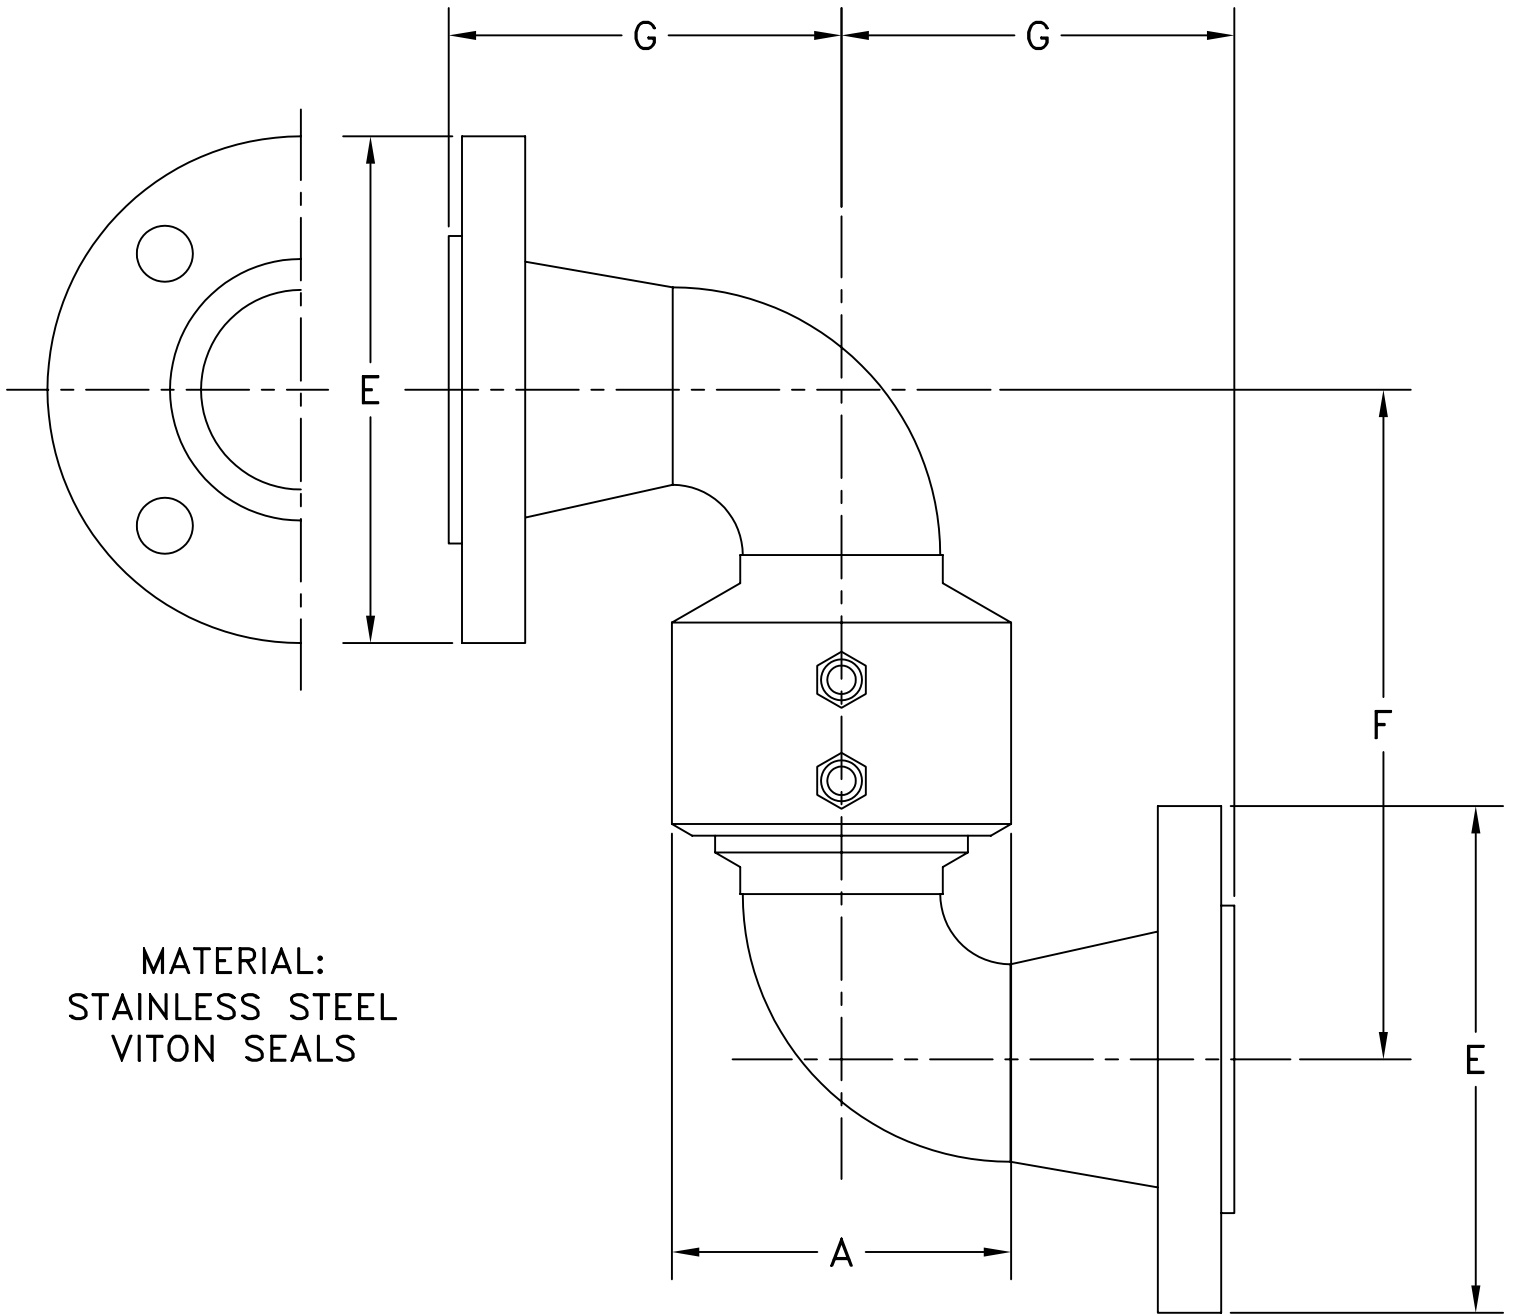

STYLE 3940FJ - 0402 SWIVEL JOINT - FABRICATED

MATERIAL:
STAINLESS STEEL
VITON SEALS

SIZE			4"				
A			6-7/32"				
E			9"				
F			12-3/4"				
G			7-1/16"				
∅ BOLT CIRCLE			7-1/2"				
NO. BOLTS - ∅			(8) 5/8"				