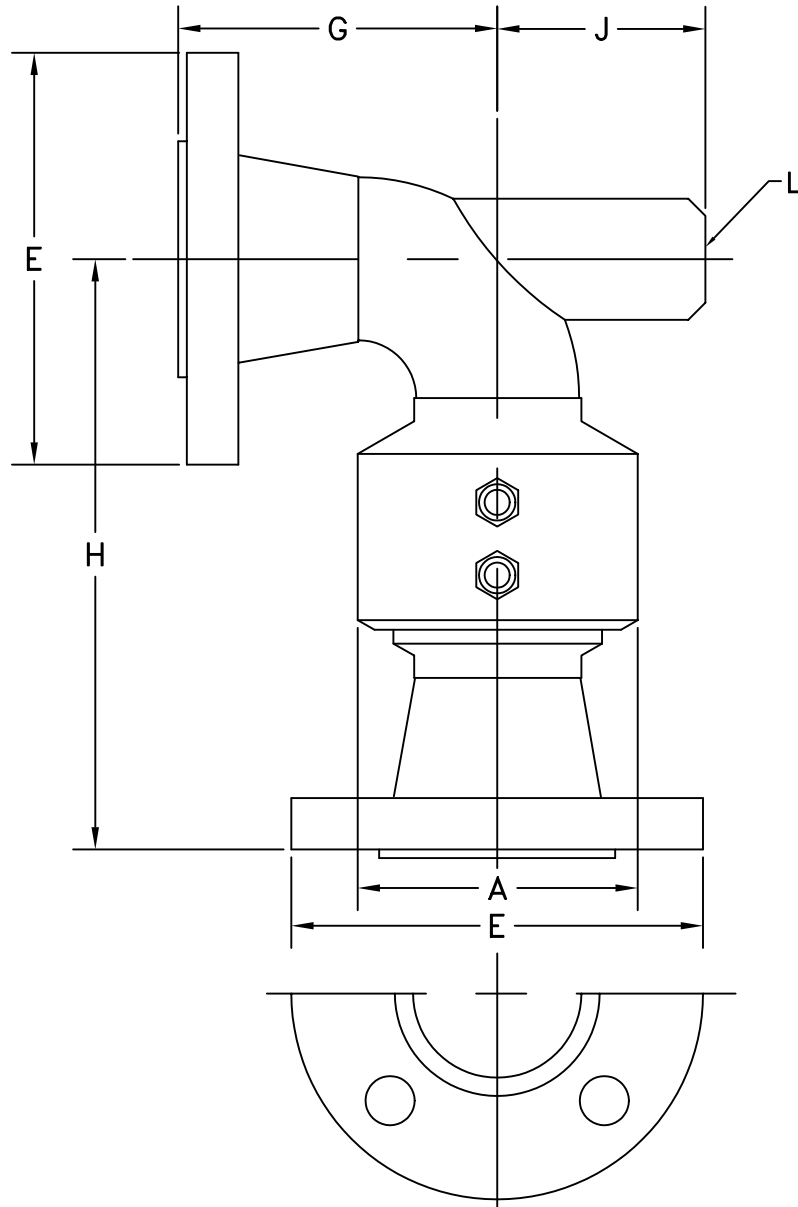

STYLE 35F SWIVEL JOINT—/FABRICATED

SIZE	2"	3"	4"
A	4-3/32"	5-1/8"	6-7/32"
E	6"	7-1/2"	9"
G	4-9/16"	5-13/16"	7-1/16"
H	8-5/8"	10-1/2"	11-3/4"
J	2-9/16"	2-15/16"	3-1/2"
L	1-1/4"	1-1/2"	2"
∅ BOLT CIRCLE	4-3/4"	6"	7-1/2"
NO. BOLTS - ∅	(4) 5/8"	(4) 5/8"	(8) 5/8"