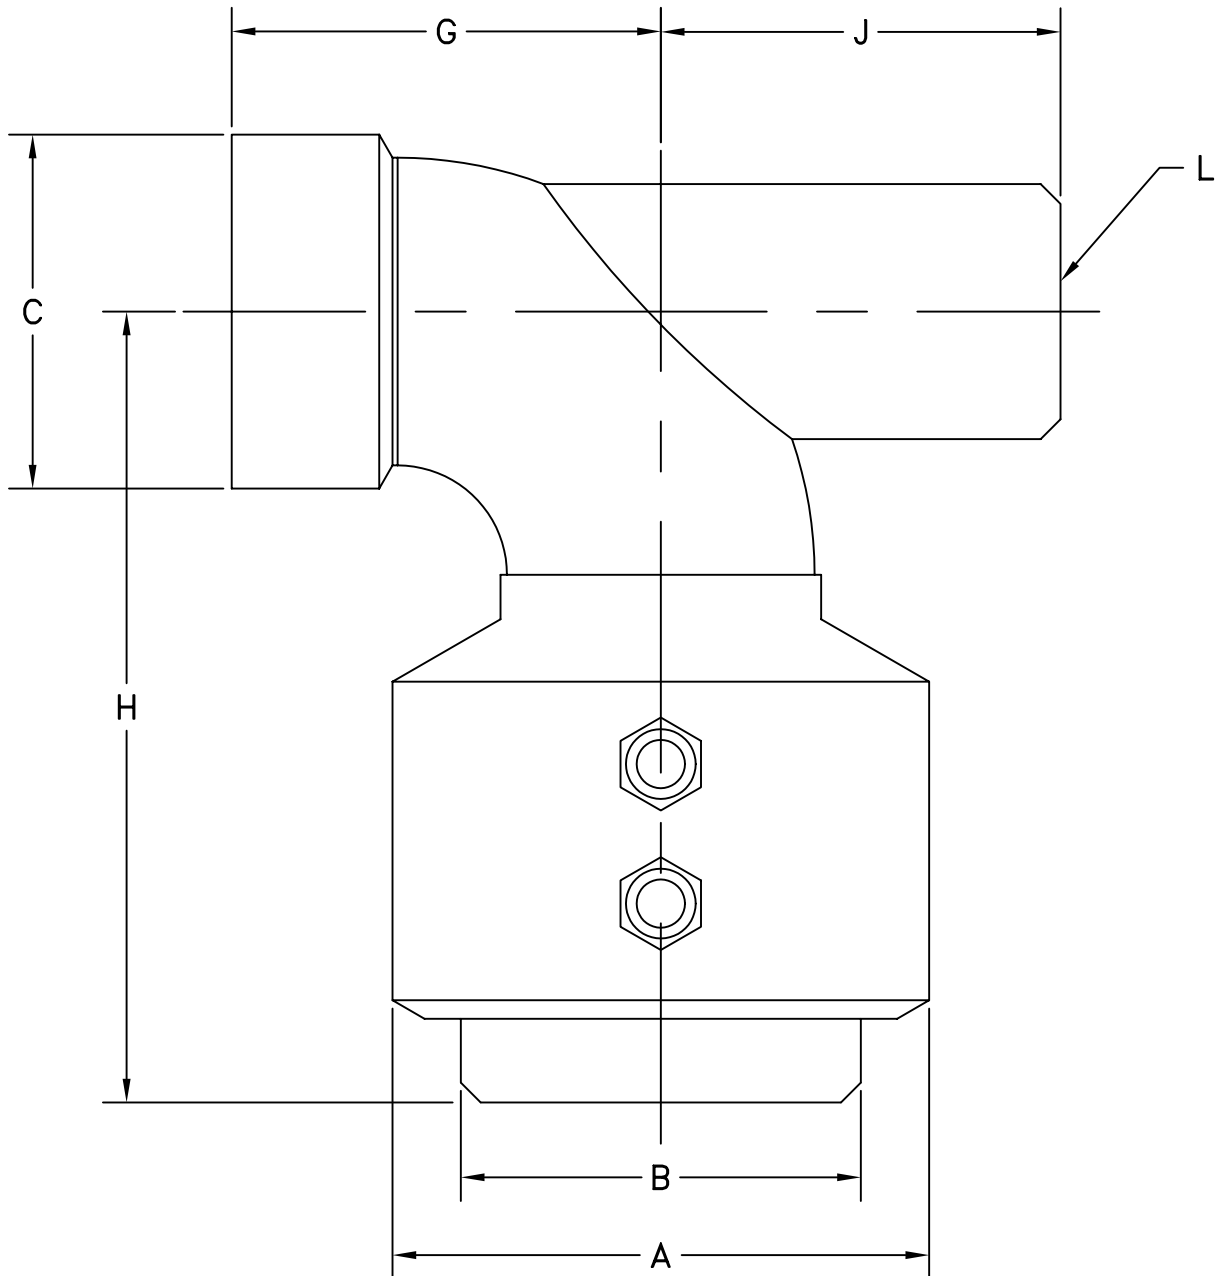

STYLE 35 SWIVEL JOINT—FABRICATED

SIZE	2"	3"	4"
A	4-3/32"	5-1/8"	6-7/32"
B	3-1/8"	4-1/4"	5-5/16"
C	2-7/8"	4"	5-1/8"
G	4-1/6"	5-1/16"	6-5/16"
H	6-3/4"	8-17/32"	9-23/32"
J	2-9/16"	2-15/16"	3-1/2"
L	1-1/4"	1-1/2"	2"