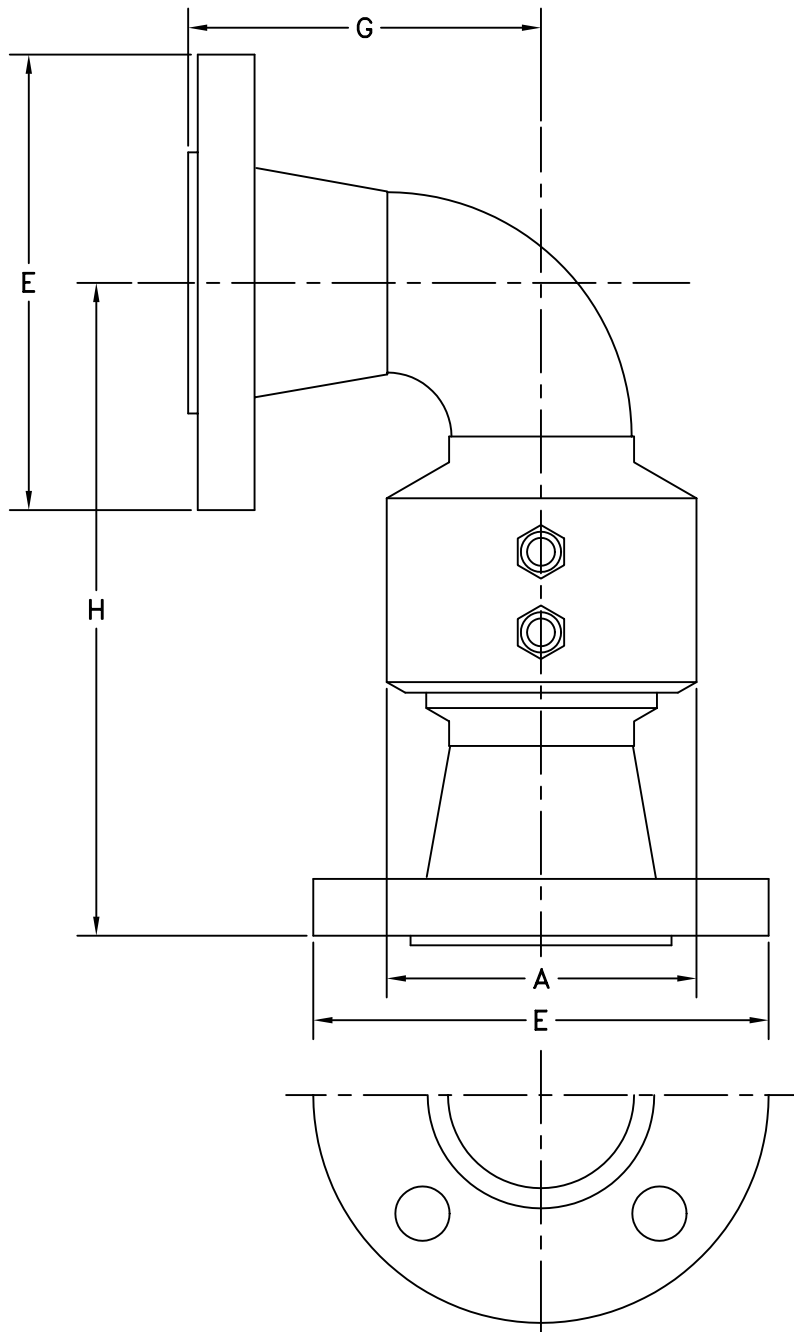

STYLE 3430FJ-0402 SWIVEL JOINT

SIZE			4"				
A			6-7/32"				
E			9"				
G			7-1/16"				
H			11-3/4"				
∅ BOLT CIRCLE			7-1/2"				
NO HOLES - ∅			(8) 5/8"				