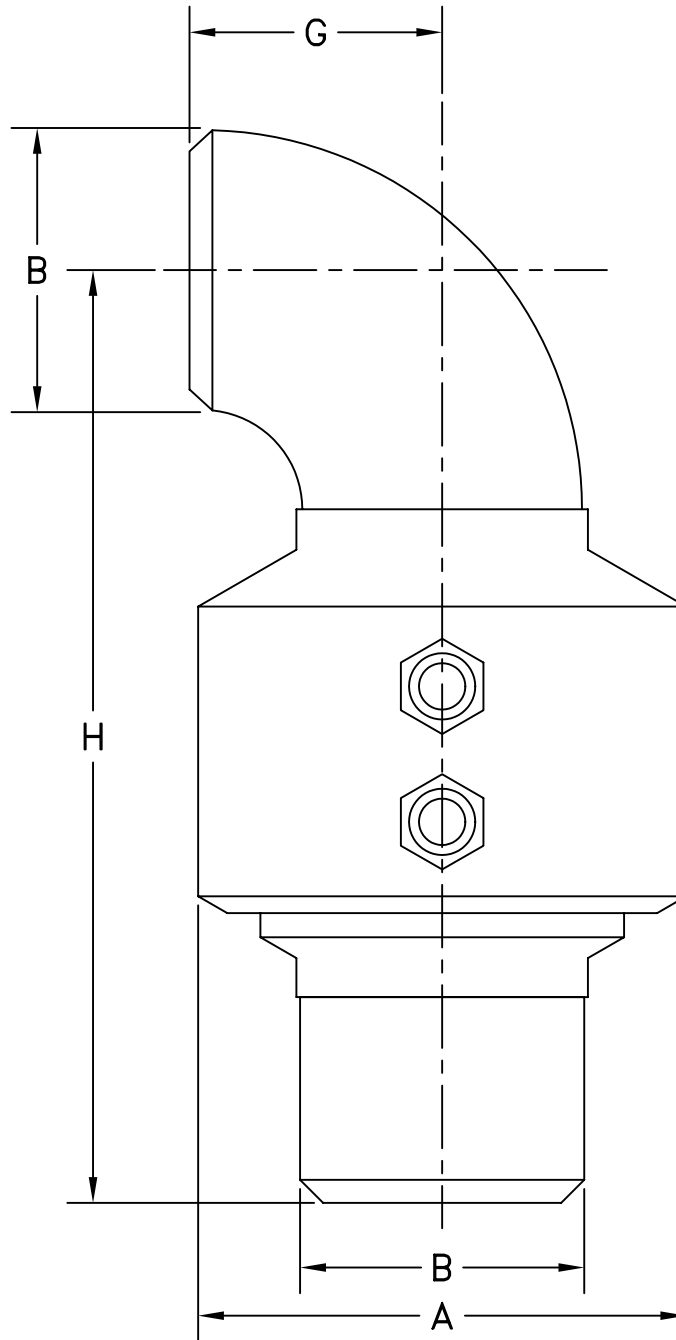

STYLE 30W SWIVEL JOINT—FABRICATED

SIZE	2"	3"	4"	6"	8"	10"	12"
A	4-3/32"	5-1/8"	6-7/32"	9"	11-7/8"	13-9/16"	16"
B	2-3/8"	3-1/2"	4-1/2"	6-5/8"	8-5/8"	10-3/4"	12-3/4"
G	2"	3"	4"	9"	12"	15"	18"
H	10-1/8"	11-3/4"	12-3/4"	19-7/16"	23-15/16"	29-5/8"	33"