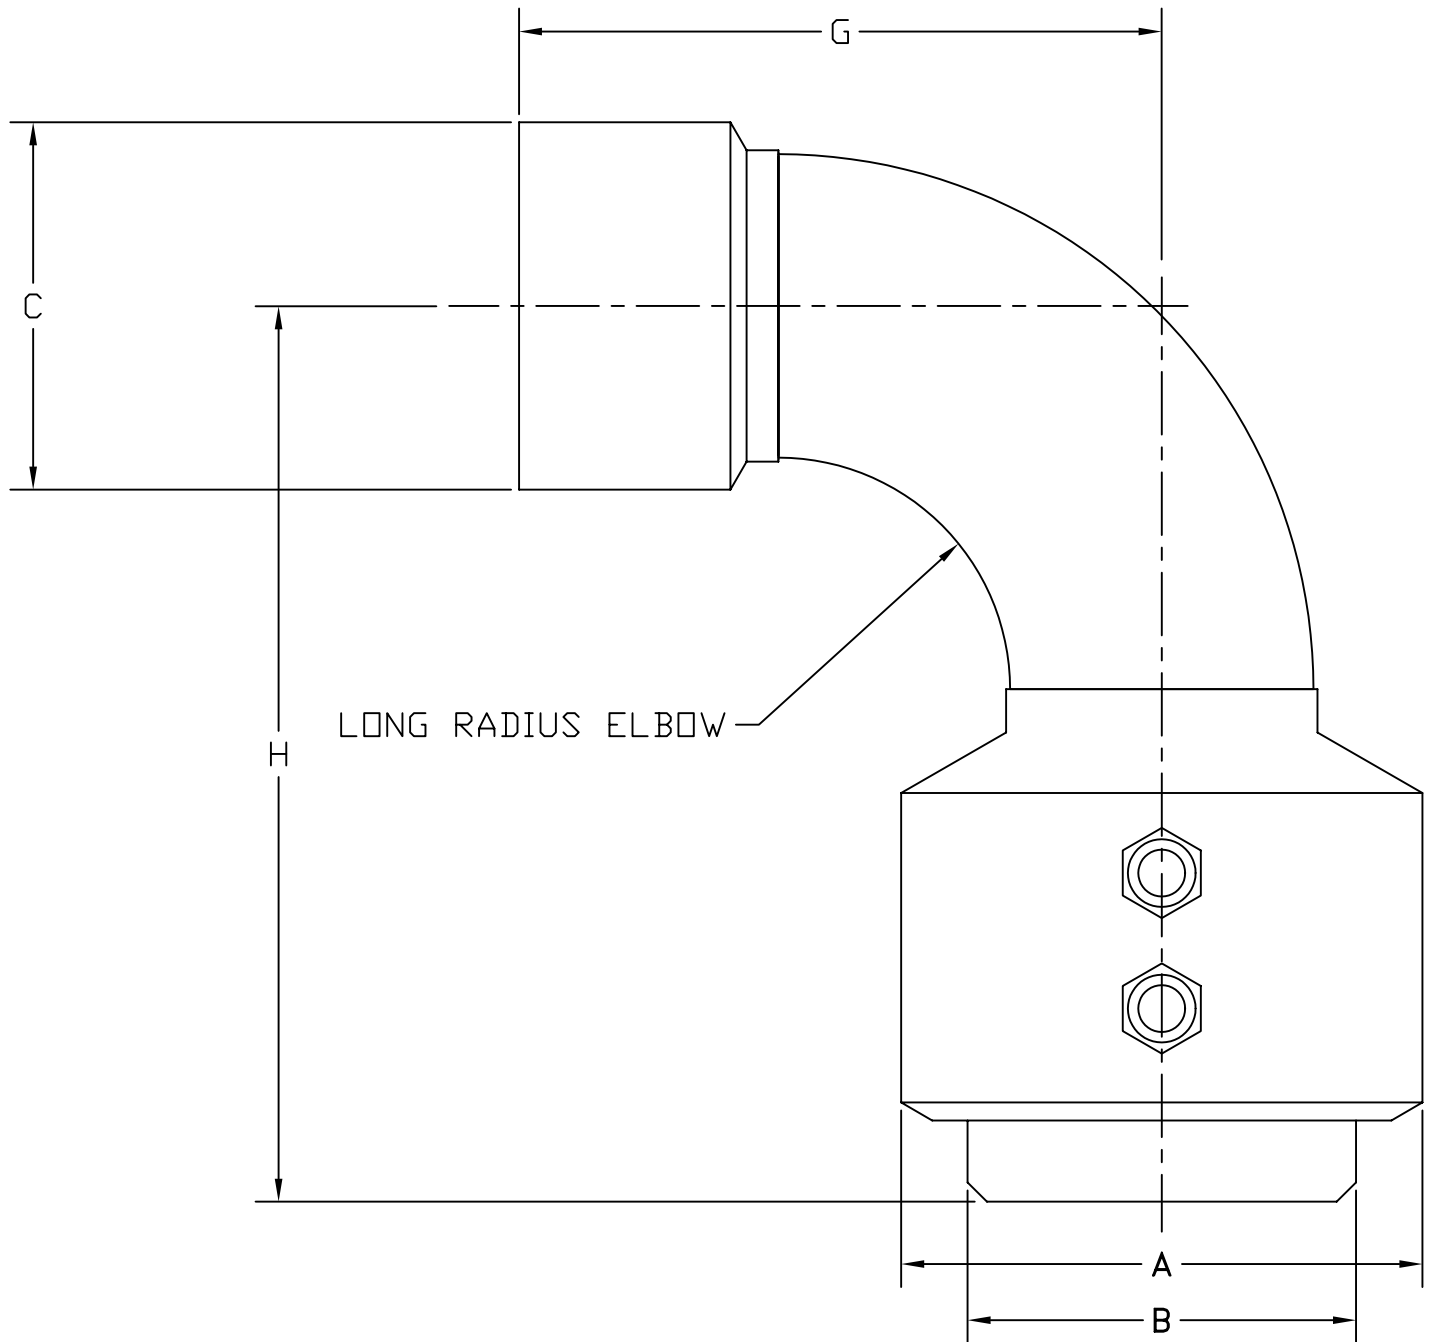

STYLE 30 SWIVEL JOINT—FABRICATED

SIZE	2"	3"	4"
A	4-3/32"	5-1/8"	6-7/32"
B	3-1/8"	4-1/4"	5-5/16"
C	2-7/8"	4"	5-1/8"
G	5-1/16"	6-9/16"	8-5/16"
H	7-7/16"	9-5/8"	11-7/16"