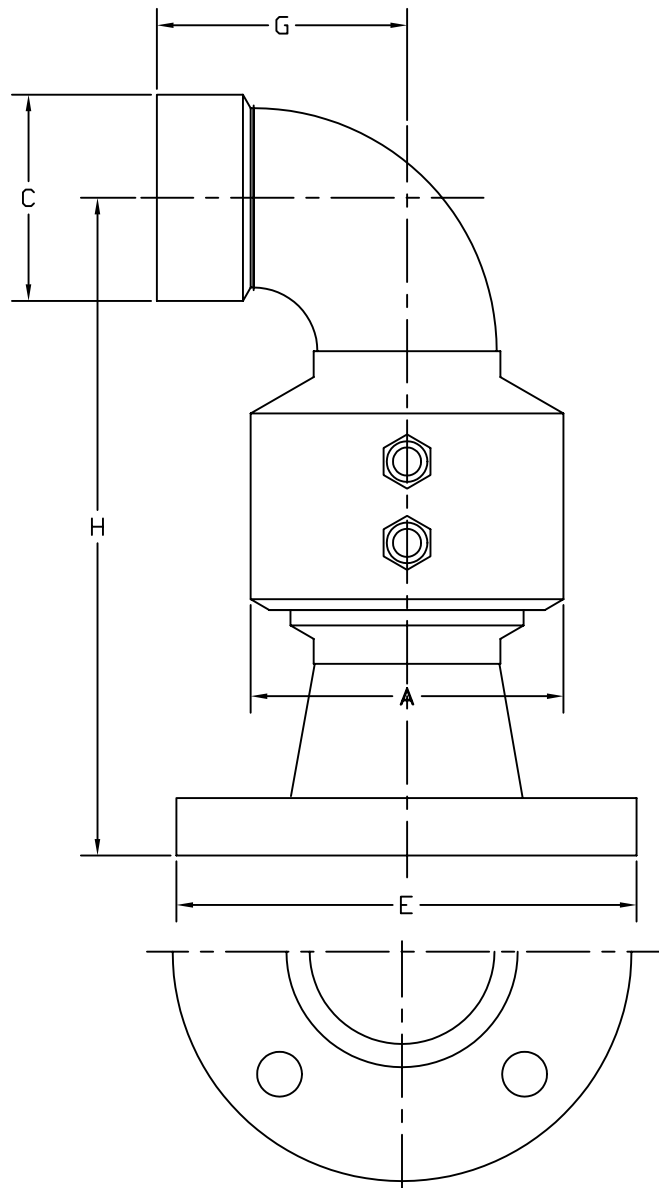

STYLE 30FO SWIVEL JOINT—FABRICATED

SIZE	2"	3"	4"
A	4-3/32"	5-1/8"	6-7/32"
C	2-7/8"	4"	5-1/8"
E	6"	7-1/2"	9"
G	4-1/16"	5-1/16"	6-5/16"
H	8-5/8"	10-1/2"	11-3/4"
∅ BOLT CIRCLE	4-3/4"	6"	7-1/2"
NO. HOLES - ∅	(4) 5/8"	(4) 5/8"	(8) 5/8"