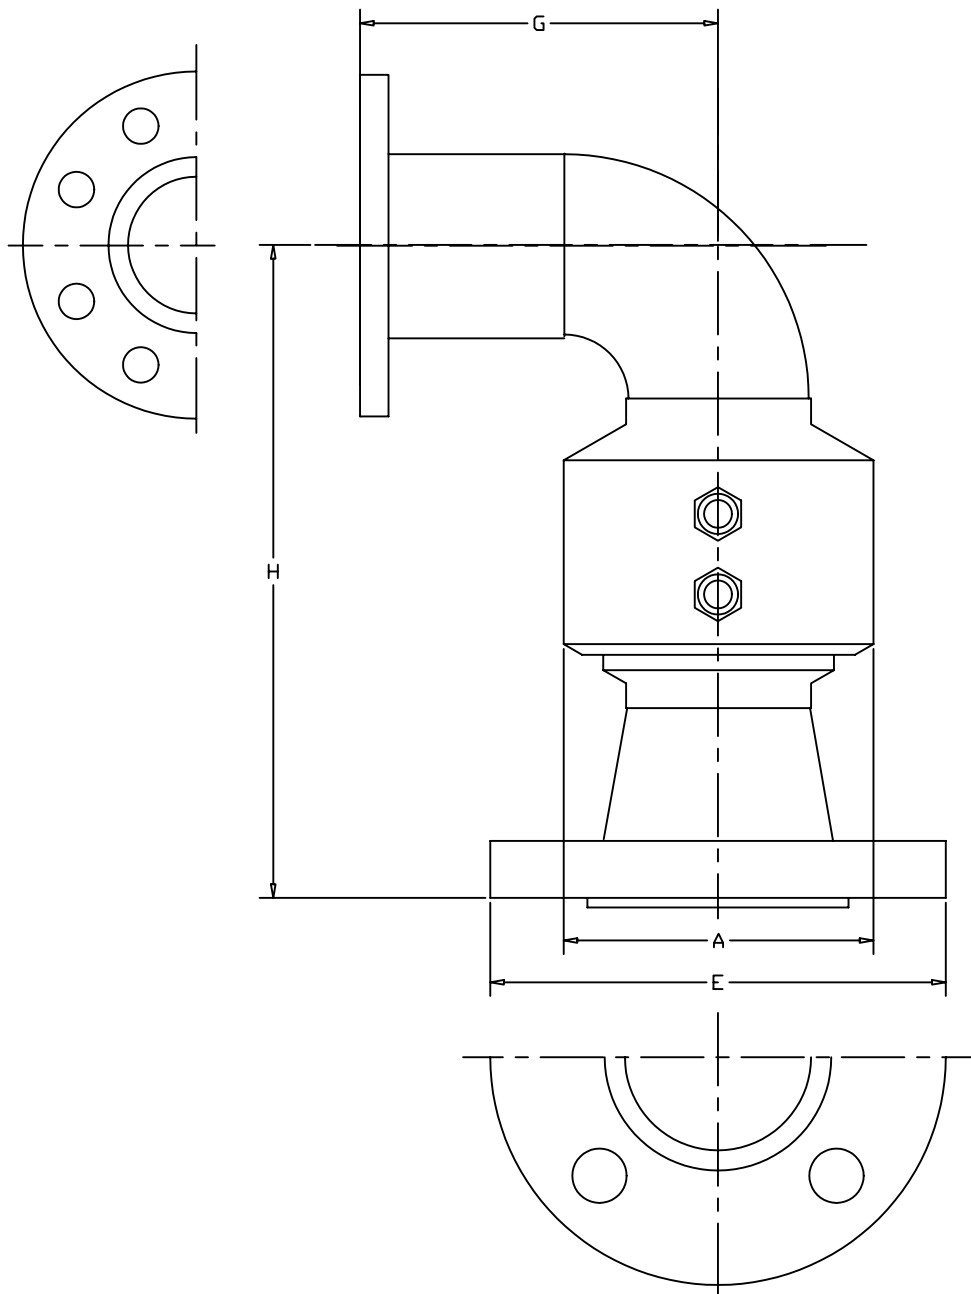

STYLE 30FFT SWIVEL JOINT—FABRICATED

| | |
|---------------|----------|
| SIZE | 3" |
| A | 5-1/8" |
| E | 7-1/2" |
| G | 6" |
| H | 10-1/2" |
| ∅ BOLT CIRCLE | 6" |
| NO HOLES - ∅ | (4) 5/8" |