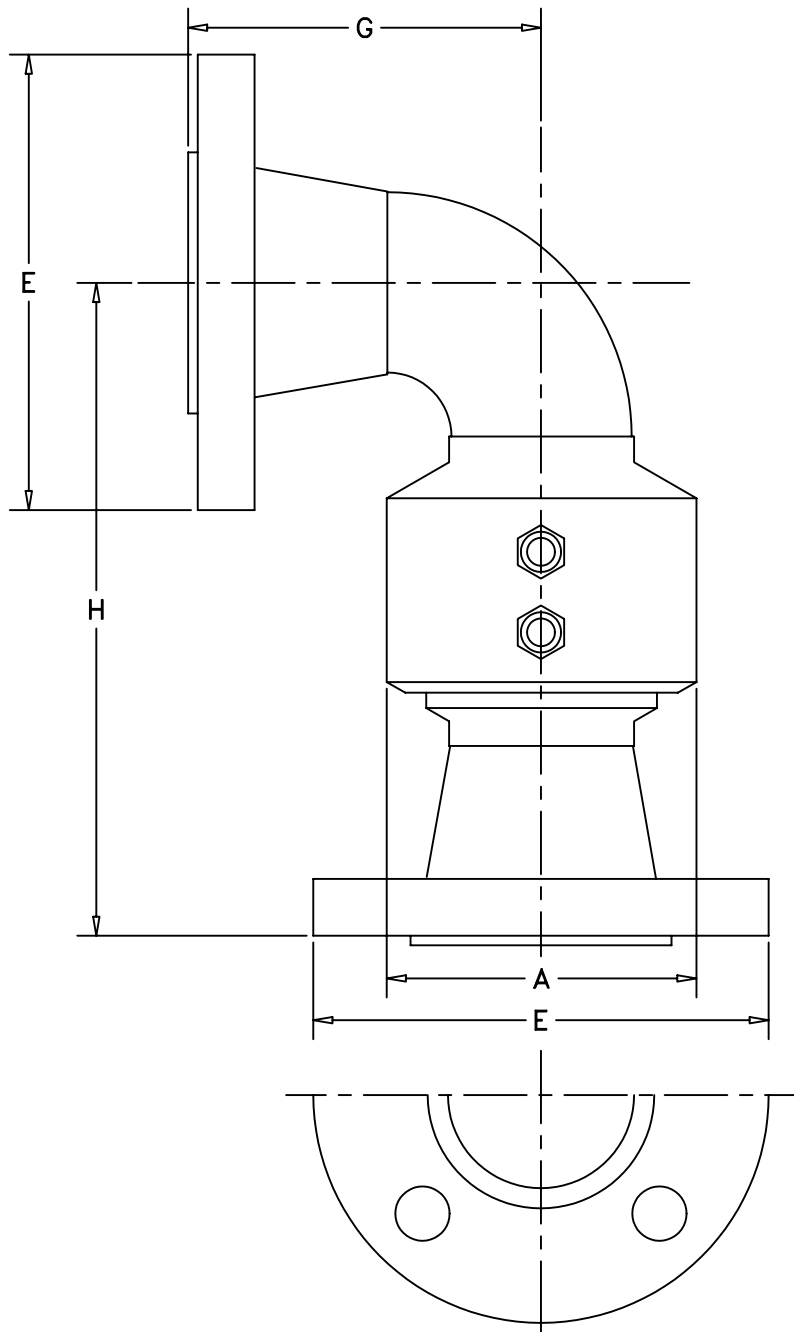

STYLE 30F SWIVEL JOINT—FABRICATED

SIZE	2"	3"	4"	6"	8"	10"	12"
A	4-3/32"	5-1/8"	6-7/32"	9"	11-7/8"	13-9/16"	16"
E	6"	7-1/2"	9"	11"	13-1/2"	16"	19"
G	4-9/16"	5-13/16"	7-1/16"	12-9/16"	16-1/16"	19-1/16"	22-9/16"
H	8-5/8"	10-1/2"	11-3/4"	18-7/8"	23-15/16"	29-9/16"	33-7/16"
∅ BOLT CIRCLE	4-3/4"	6"	7-1/2"	9-1/2"	11-3/4"	14-1/4"	17"
NO HOLES - ∅	(4) 5/8"	(4) 5/8"	(8) 5/8"	(8) 3/4"	(8) 3/4"	(12) 7/8"	(12) 7/8"