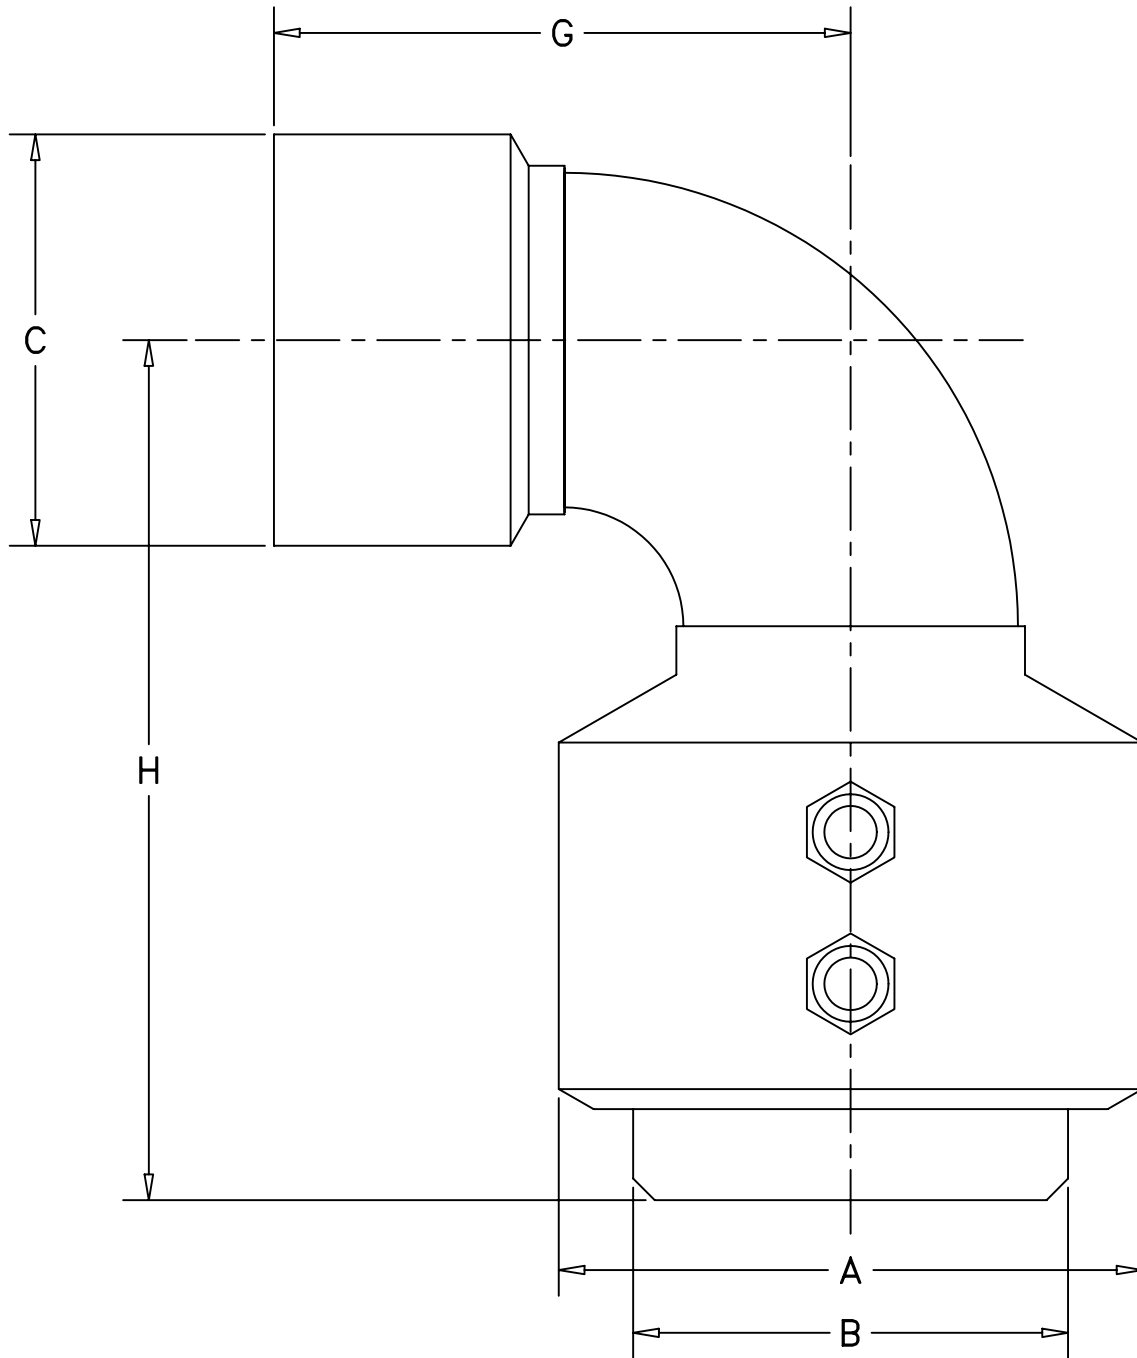

STYLE 30 SWIVEL JOINT—FABRICATED

SIZE	2"	3"	4"
A	4-3/32"	5-1/8"	6-7/32"
B	3-1/8"	4-1/4"	5-5/16"
C	2-7/8"	4"	5-1/8"
G	4-1/16"	5-1/16"	6-5/16"
H	6-7/16"	8-1/8"	9-7/16"