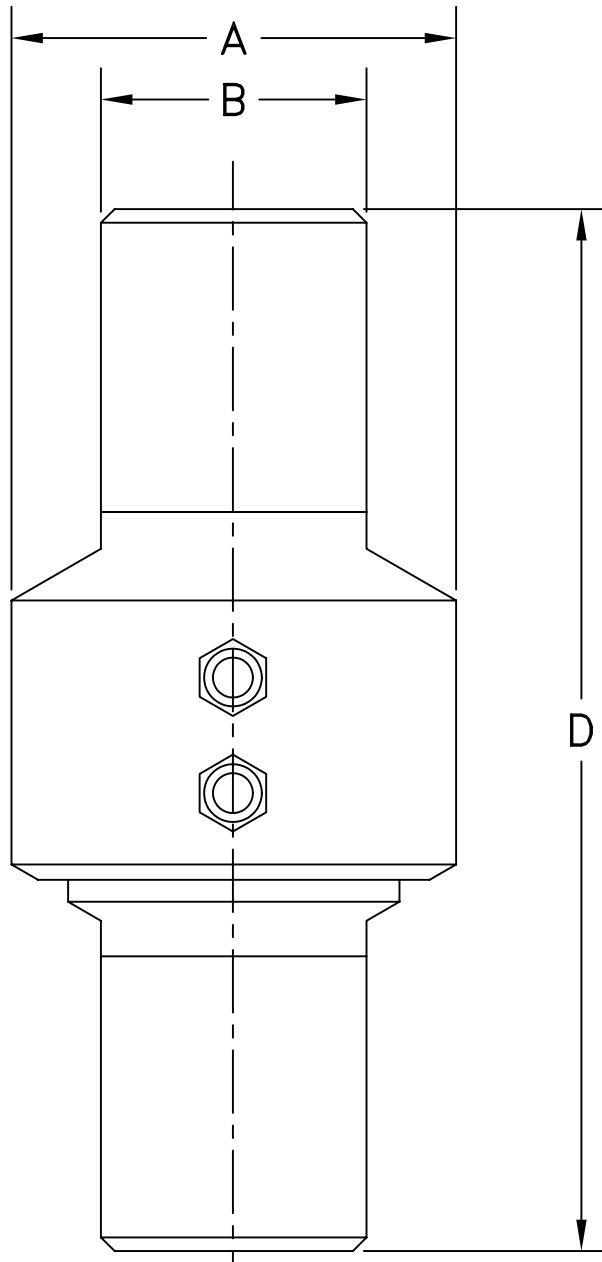

STYLE 20W SWIVEL JOINT—FABRICATED

SIZE	2"	3"	4"	6"	8"	10"	12"
A	4-3/32"	5-1/8"	6-7/32"	9"	11-7/8"	13-9/16"	16"
B	2-3/8"	3-1/2"	4-1/2"	6-5/8"	8-5/8"	10-3/4"	12-3/4"
D	12-1/8"	12-3/4"	12-3/4"	14-7/16"	16"	18-5/8"	19"