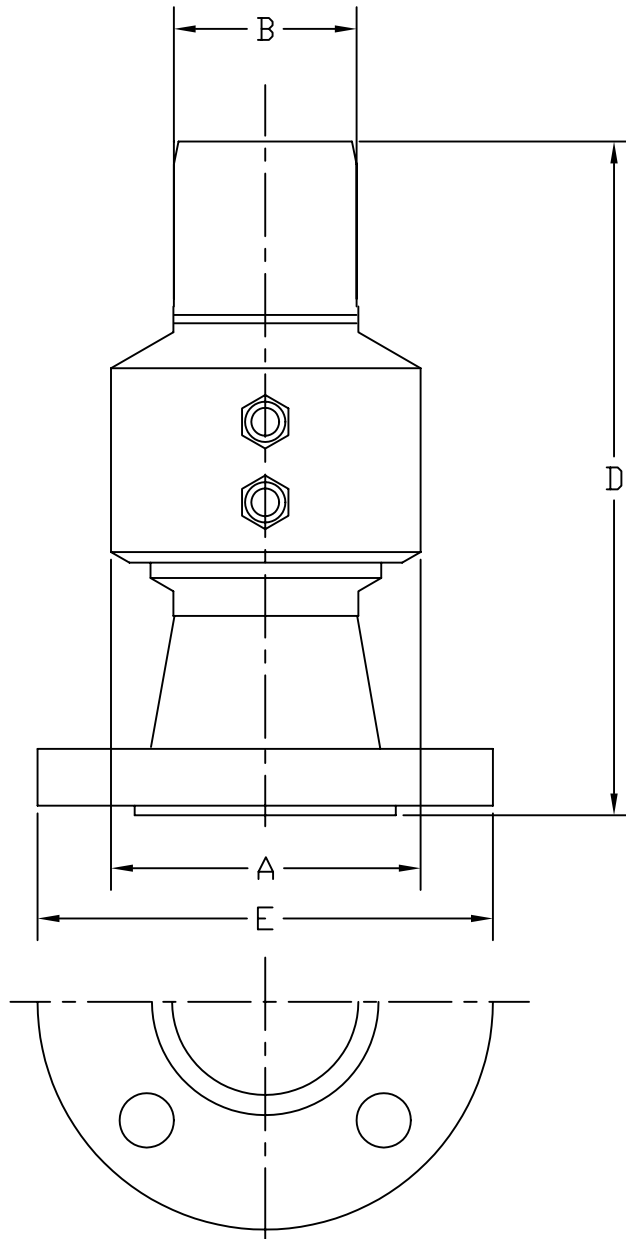

STYLE 20FW SWIVEL JOINT—FABRICATED

SIZE	4"						
A	6-7/32"						
B	4-1/2"						
D	11-3/4"						
E	9"						
∅ BOLT CIRCLE	7-1/2"						
NO HOLES - ∅	(8) 5/8"						