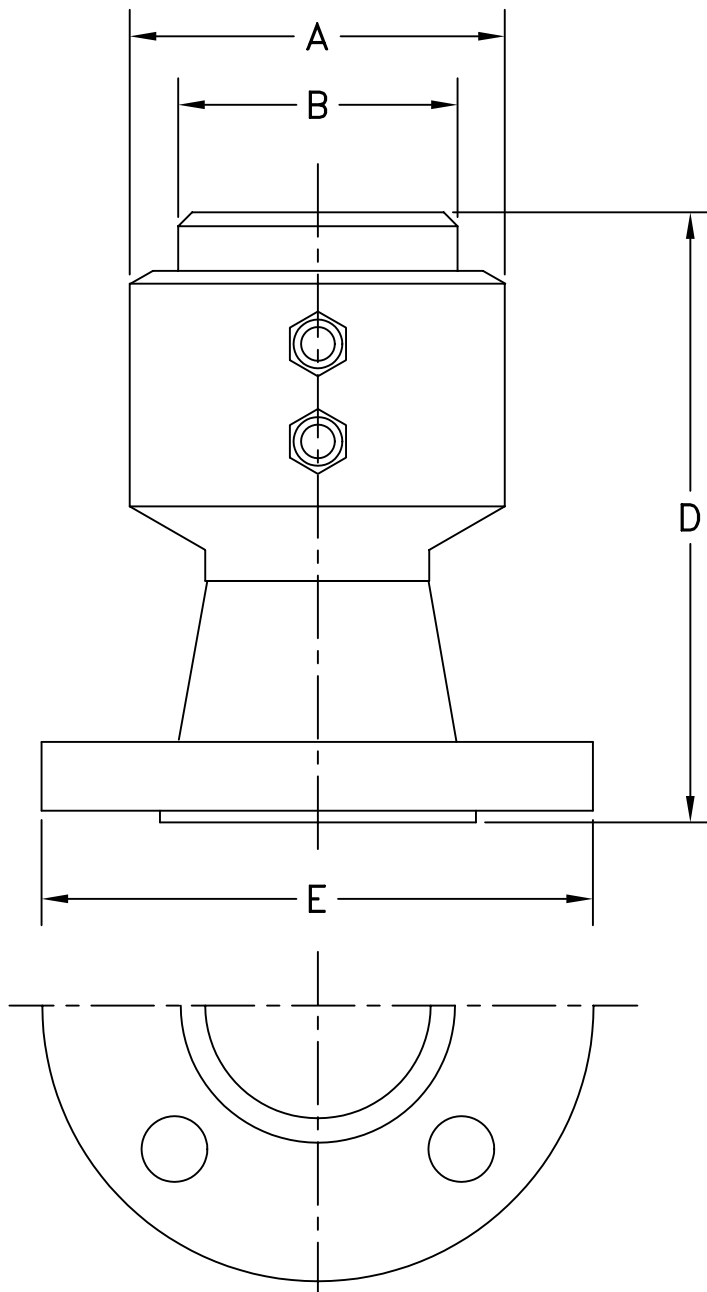

STYLE 20FO SWIVEL JOINT—FABRICATED

| SIZE | 2" | 3" | 4" |
|---------------|----------|----------|----------|
| A | 4-3/32" | 5-1/8" | 6-7/32" |
| B | 3-1/8" | 4-1/4" | 5-5/16" |
| D | 6-15/16" | 7-15/16" | 8-7/16" |
| E | 6" | 7-1/2" | 9" |
| ∅ BOLT CIRCLE | 4-3/4" | 6" | 7-1/2" |
| NO HOLES - ∅ | (4) 5/8" | (4) 5/8" | (8) 5/8" |