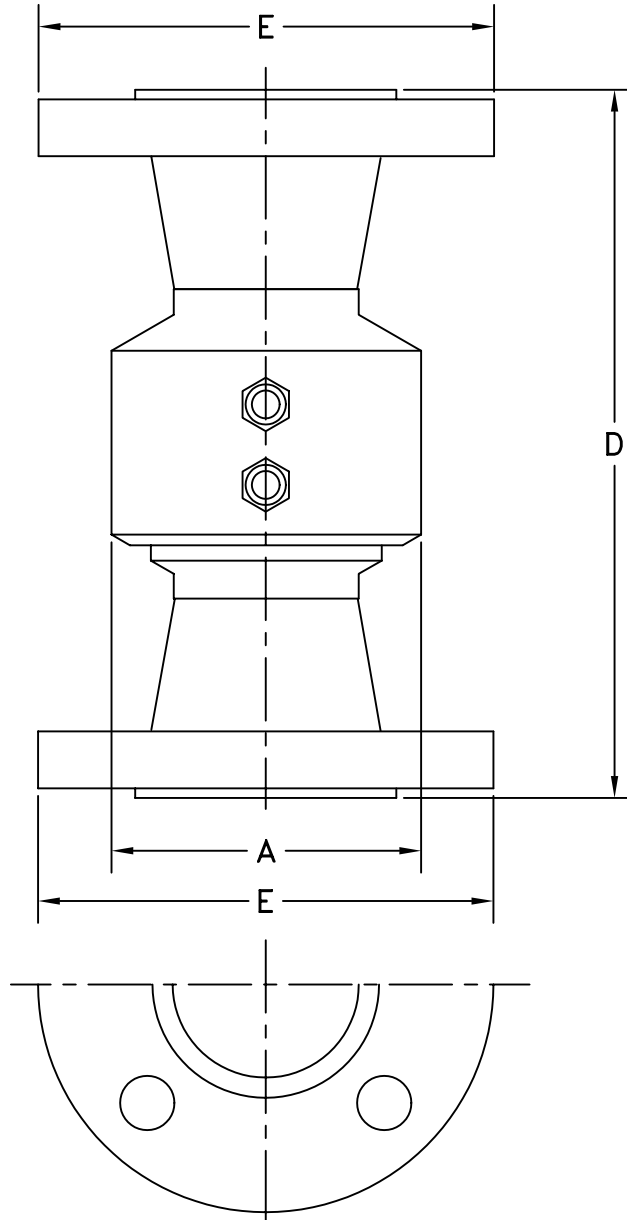

STYLE 20F SWIVEL JOINT—FABRICATED

SIZE	2"	3"	4"	6"	8"	10"	12"
A	4-3/32"	5-1/8"	6-7/32"	9"	11-7/8"	13-9/16"	16"
D	9-1/8"	10-1/4"	10-3/4"	13-7/16"	15-15/16"	19"	20"
E	6"	7-1/2"	9"	11"	13-1/2"	16"	19"
∅ BOLT CIRCLE	4-3/4"	6"	7-1/2"	9-1/2"	11-3/4"	14-1/4"	17"
NO HOLES - ∅	(4) 5/8"	(4) 5/8"	(8) 5/8"	(8) 3/4"	(8) 3/4"	(12) 7/8"	(12) 7/8"