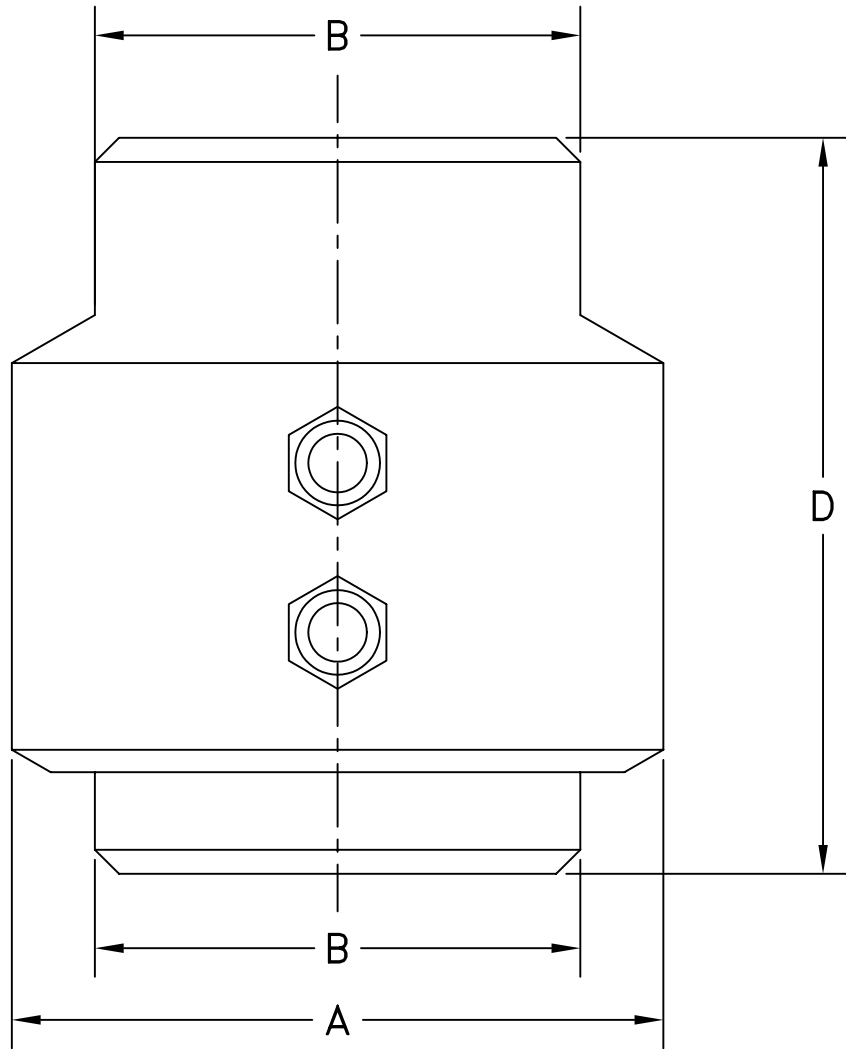

STYLE 20 SWIVEL JOINT—FABRICATED

SIZE	2"	3"	4"
A	4-3/32"	5-1/8"	6-7/32"
B	3-1/8"	4-1/4"	5-5/16"
D	5-1/16"	5-7/8"	6-3/8"