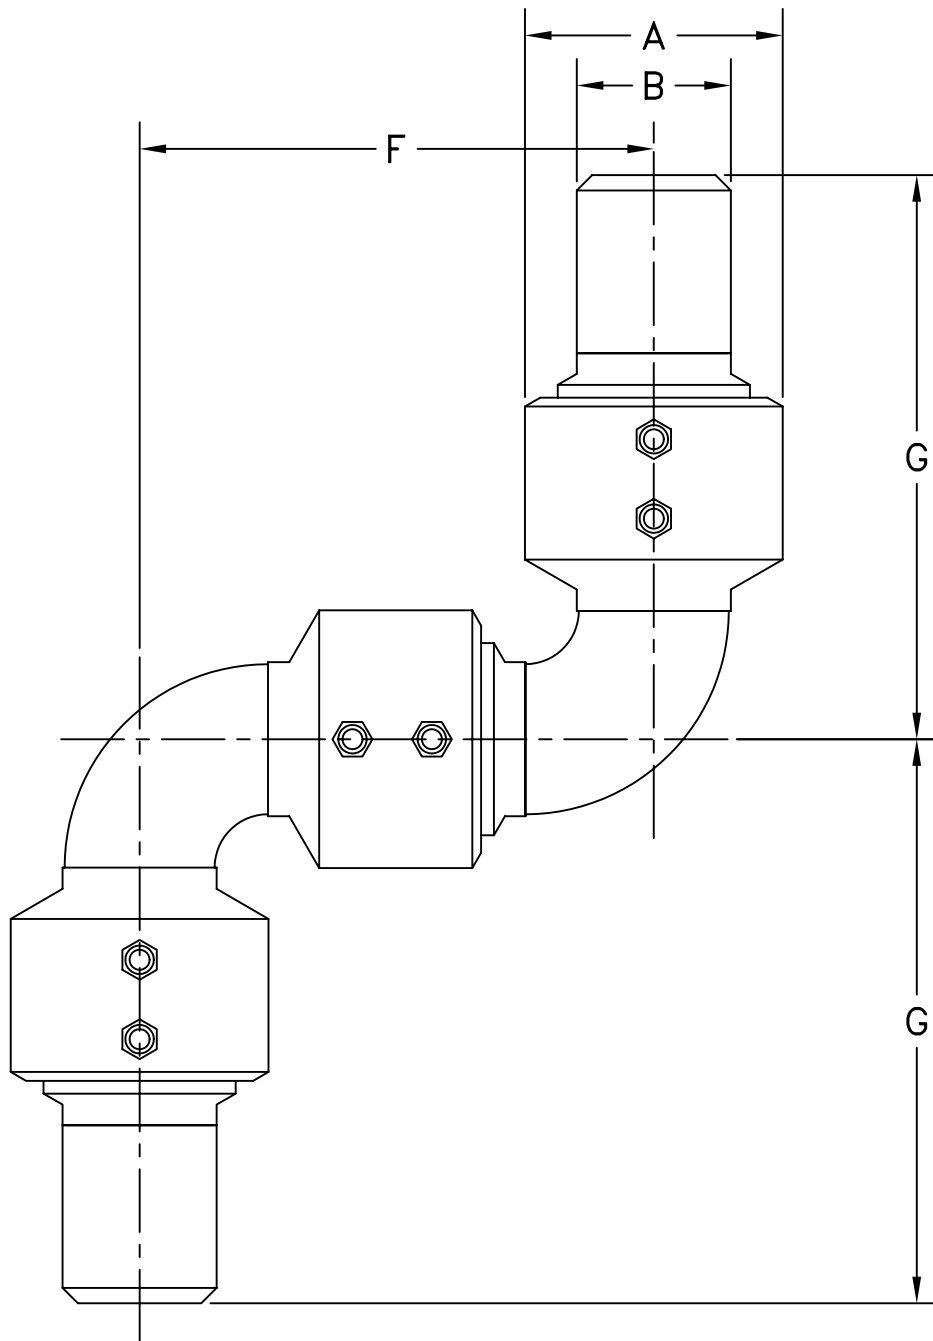

STYLE 10W SWIVEL JOINT—FABRICATED

SIZE	2"	3"	4"	6"	8"	10"	12"
A	4-3/32"	5-1/8"	6-7/32"	9"	11-7/8"	13-9/16"	16"
B	2-3/8"	3-1/2"	4-1/2"	6-5/8"	8-5/8"	10-3/4"	12-3/4"
F	8-1/8"	10-3/4"	12-3/4"	24-7/16"	31-15/16"	40-5/8"	47"
G	10-1/8"	11-3/4"	12-3/4"	19-7/16"	23-15/16"	29-5/8"	33"