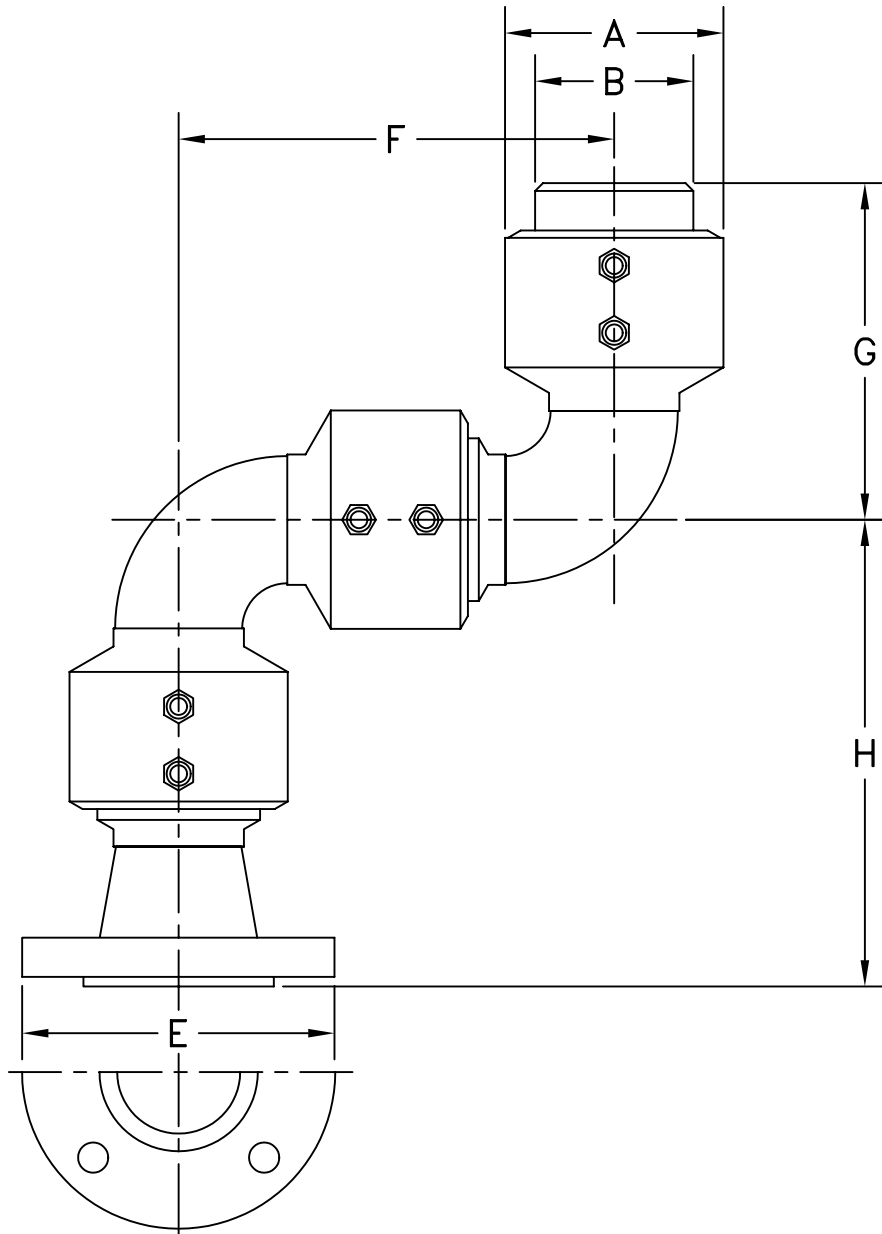

STYLE 10FO SWIVEL JOINT—FABRICATED

SIZE	2"	3"	4"
A	4-3/32"	5-1/8"	6-7/32"
B	3-1/8"	4-1/4"	5-5/16"
E	6"	7-1/2"	9"
F	8-1/8"	10-3/4"	12-3/4"
G	6-7/16"	8-1/8"	9-7/16"
H	8-5/8"	10-1/2"	11-3/4"
∅ BOLT CIRCLE	4-3/4"	6"	7-1/2"
NO. BOLTS - ∅	(4) 5/8"	(4) 5/8"	(8) 5/8"