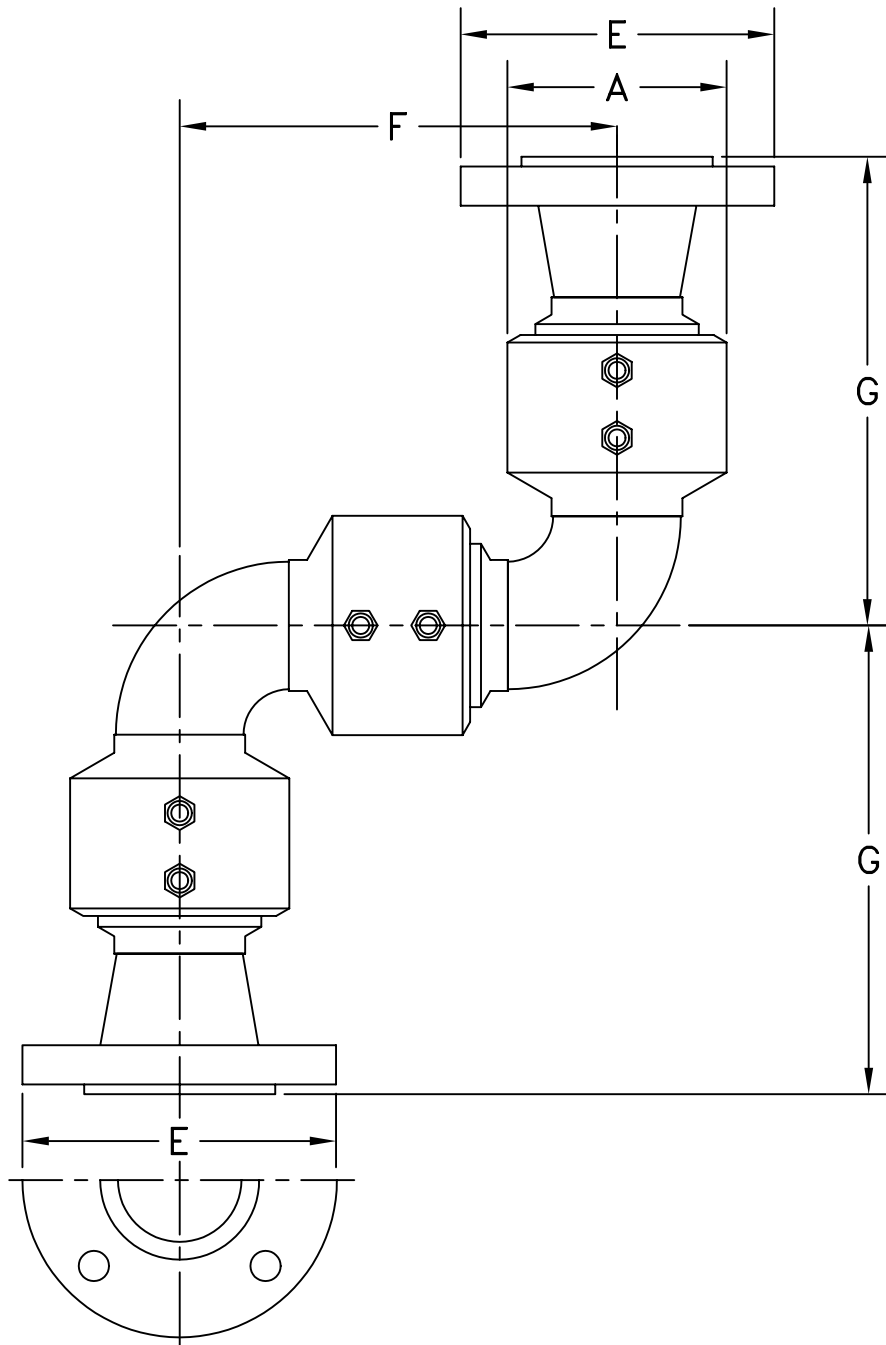

STYLE 10F SWIVEL JOINT—FABRICATED

SIZE	2"	3"	4"	6"	8"	10"	12"
A	4-3/32"	5-1/8"	6-7/32"	9"	11-7/8"	13-9/16"	16"
E	6"	7-1/2"	9"	11"	13-1/2"	16"	19"
F	8-1/8"	10-3/4"	12-3/4"	24-7/16"	31-15/16"	40-5/8"	47"
G	8-5/8"	10-1/2"	11-3/4"	18-7/8"	23-15/16"	29-9/16"	33-7/16"
∅ BOLT CIRCLE	4-3/4"	6"	7-1/2"	9-1/2"	11-3/4"	14-1/4"	17"
NO. BOLTS - ∅	(4) 5/8"	(4) 5/8"	(8) 5/8"	(8) 3/4"	(8) 3/4"	(12) 7/8"	(12) 7/8"