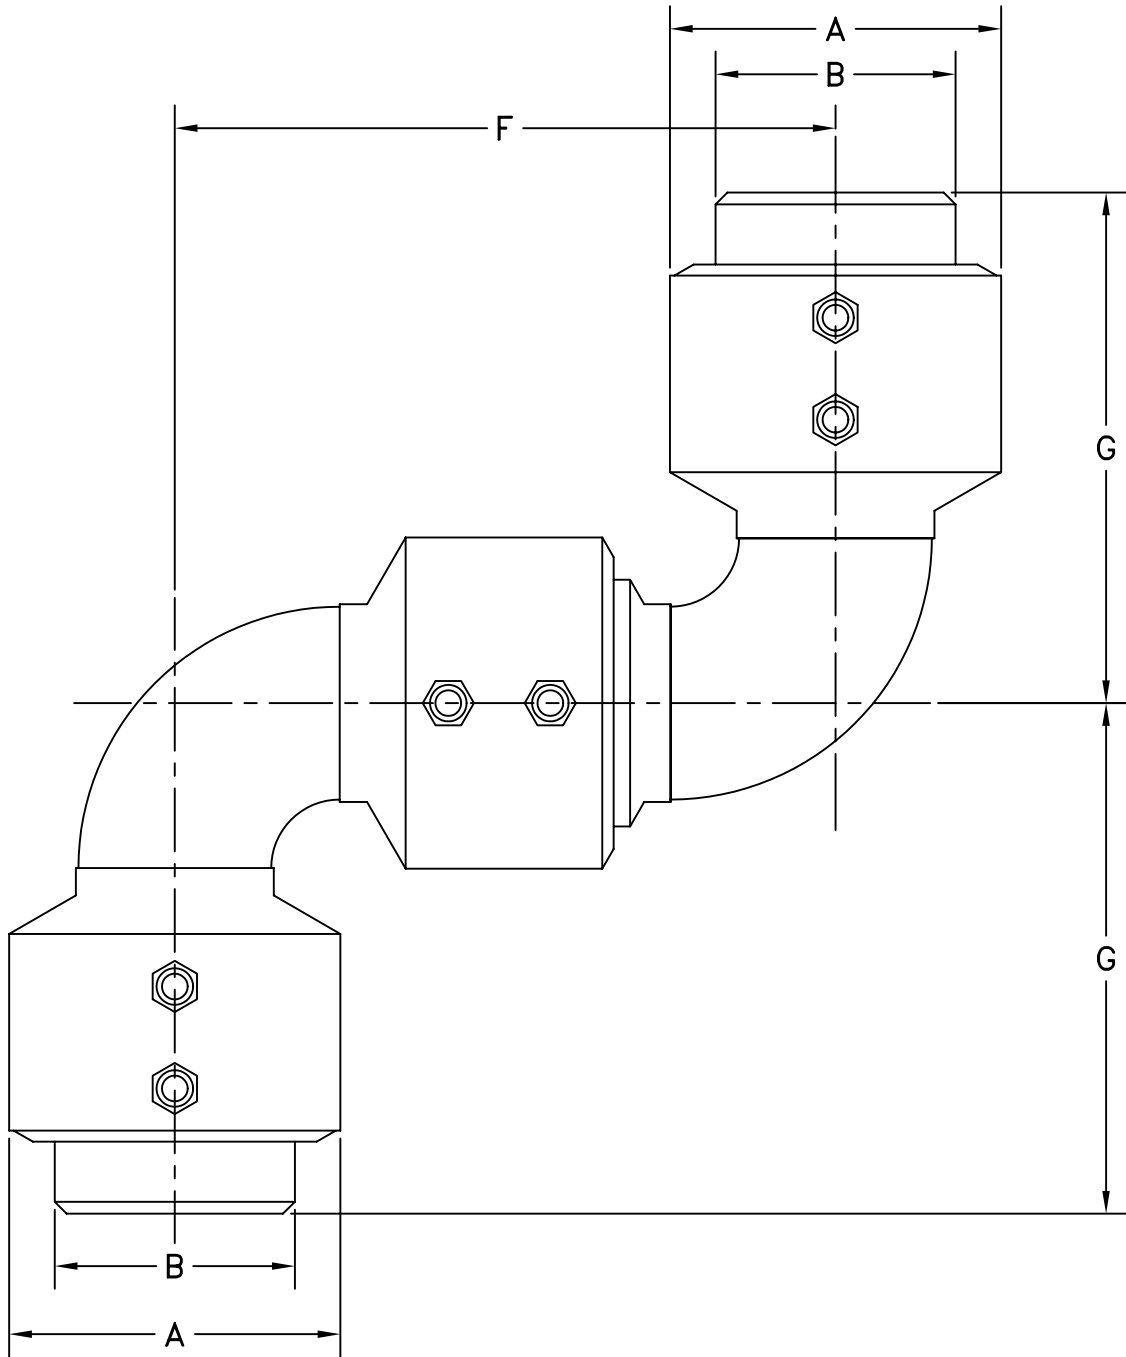

STYLE 10 SWIVEL JOINT—FABRICATED

SIZE	2"	3"	4"
A	4-3/32"	5-1/8"	6-7/32"
B	3-1/8"	4-1/4"	5-5/16"
F	8-1/8"	10-3/4"	12-3/4"
G	6-7/16"	8-1/8"	9-7/16"