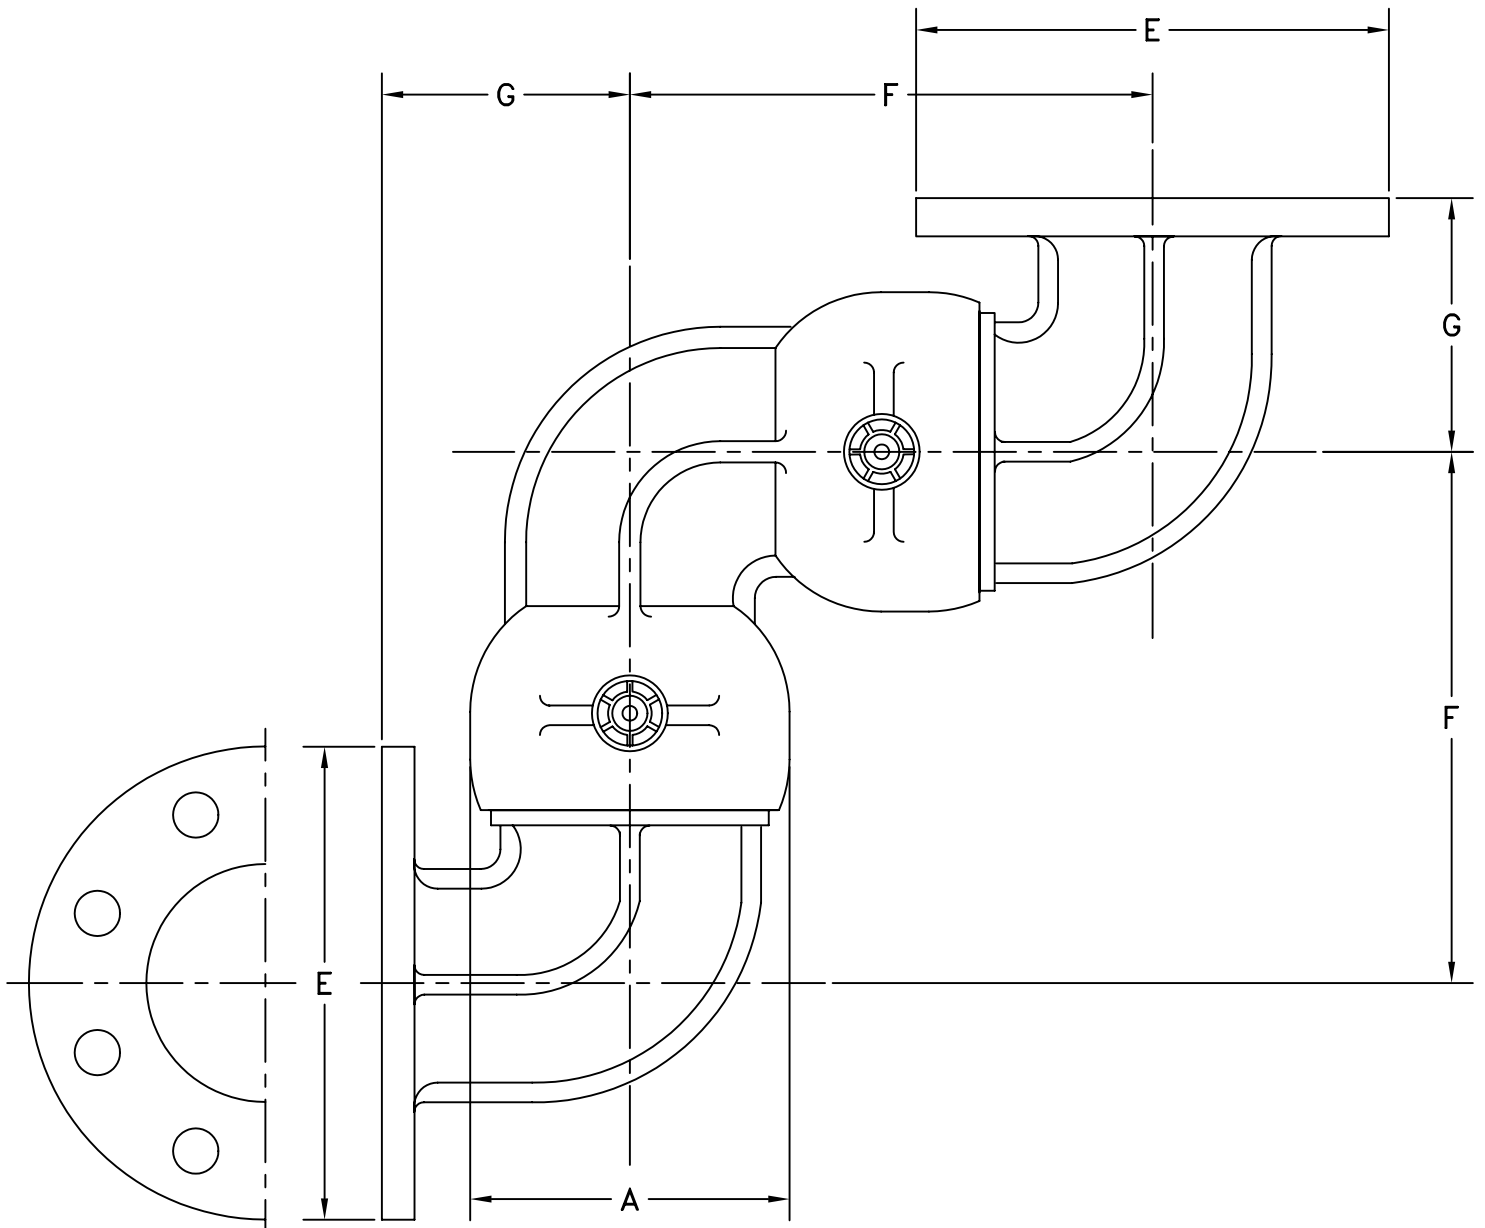

MATERIAL:
ALUMINUM (3" 4")

OPW Engineered Systems

STYLE 70FT SWIVEL JOINT-CAST

SIZE	3"	4"
A	4-7/8"	6-1/16"
E	5-5/8"	6-5/8"
F	7-5/8"	9-1/4"
G	4-3/4"	5-7/8"
∅ BOLT CIRCLE	4-7/8"	5-7/8"
NO. BOLTS - ∅	(8) 7/16"	(8) 7/16"