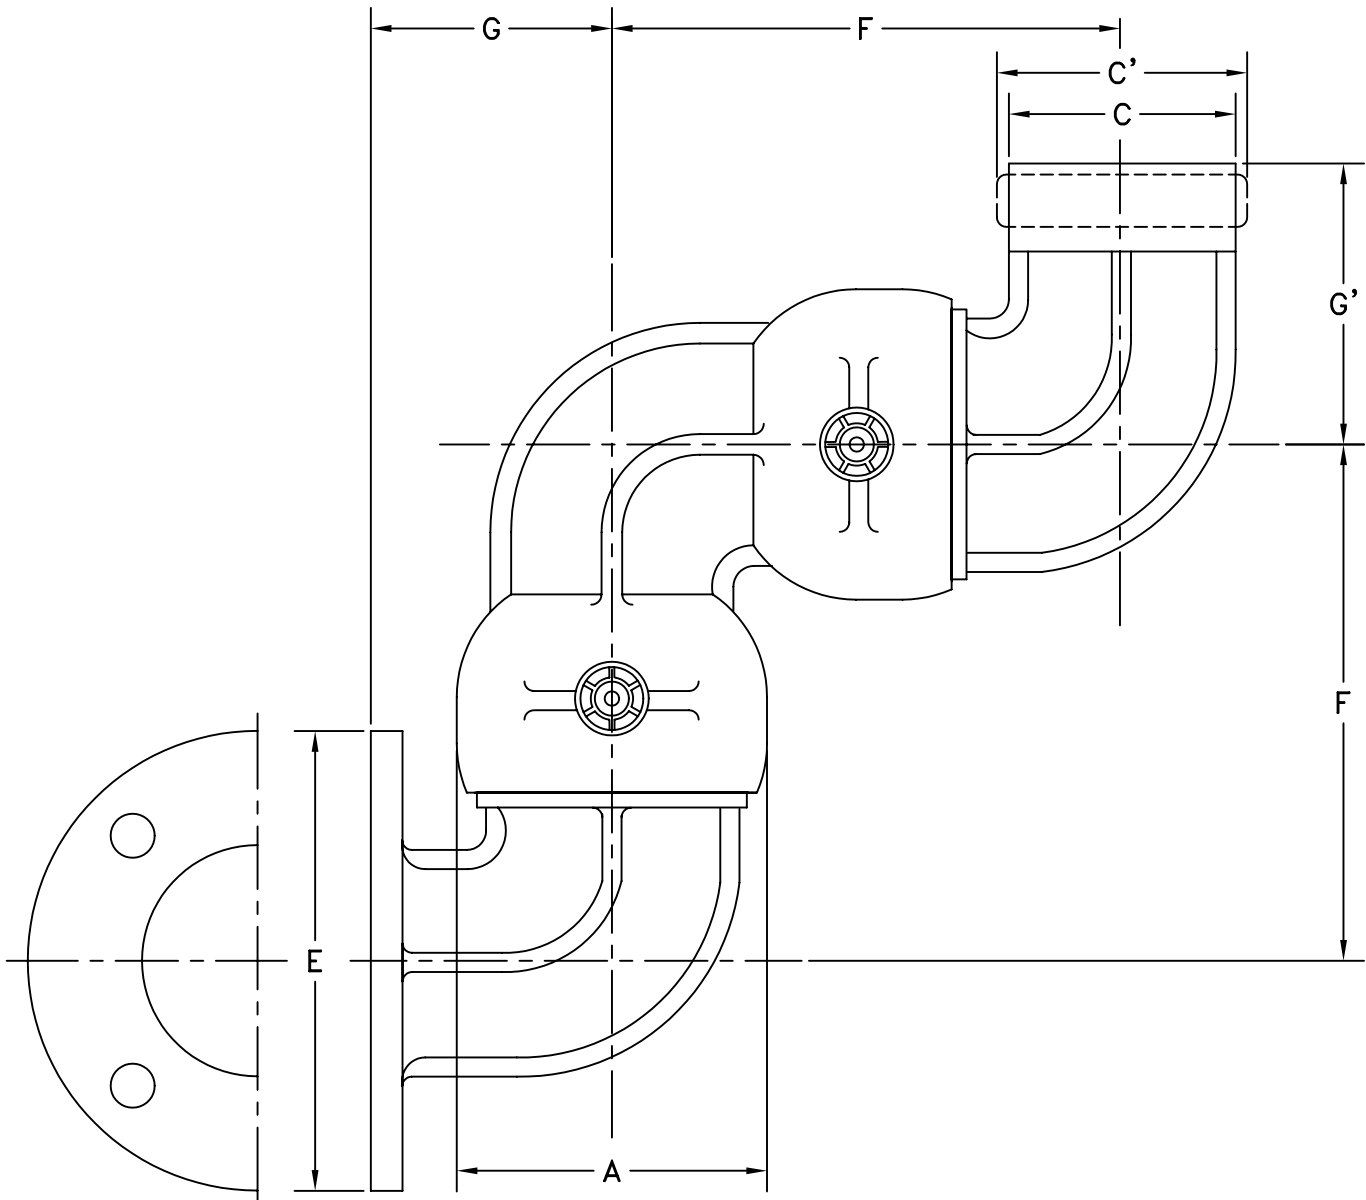

MATERIAL:
ALUMINUM (3" 4")

OPW Engineered Systems

STYLE 70FO SWIVEL JOINT-CAST

SIZE	3"	4"
A	4-7/8"	6-1/16"
C	4"	5"
C'	4-21/32"	5-53/64"
E	7-1/2"	9"
F	7-5/8"	9-1/4"
G	5"	6-1/16"
G'	4-5/8"	5"
∅ BOLT CIRCLE	6"	7-1/2"
NO. BOLTS - ∅	(4) 5/8"	(8) 5/8"