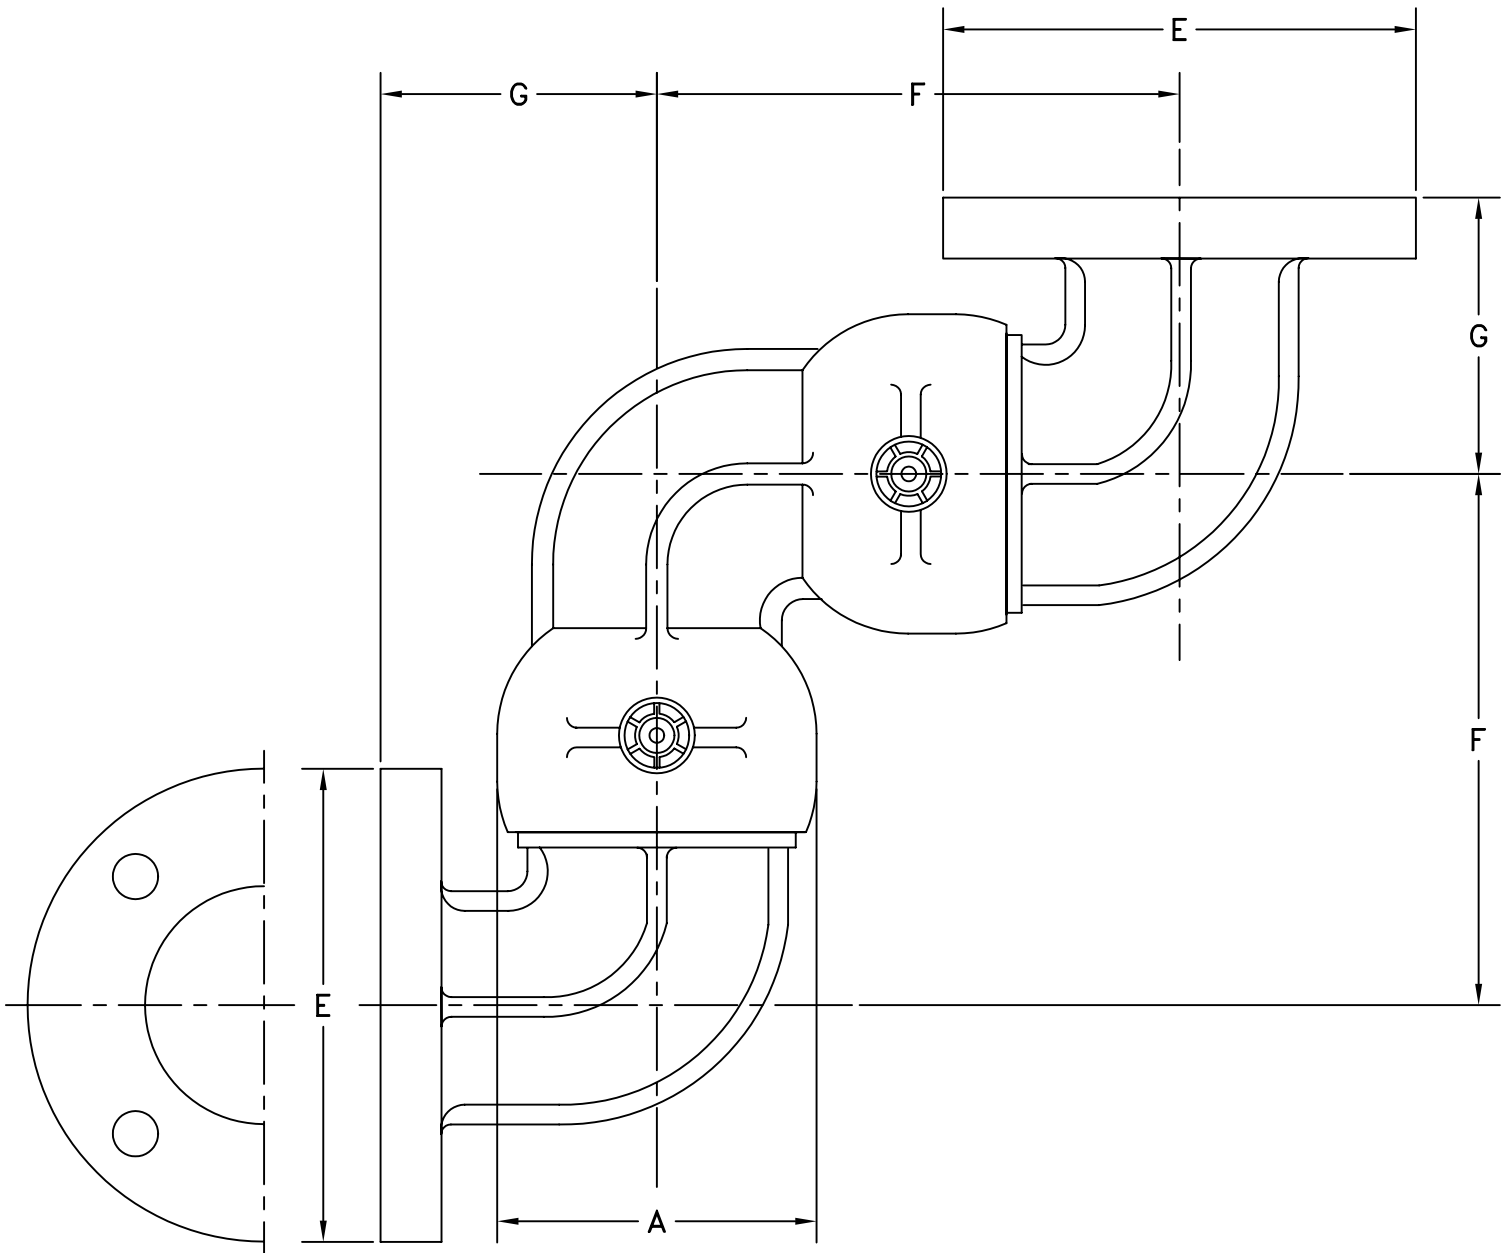

MATERIAL:
 ALUMINUM (3" 4" 6")
 DUCTILE IRON (3" 4")

STYLE 70F SWIVEL JOINT-CAST

SIZE	3"	4"	6"
A	4-7/8"	6-1/16"	9-1/8"
E	7-1/2"	9"	11"
F	7-5/8"	9-1/4"	14-1/8"
G	5"	6-1/16"	7-3/4"
∅ BOLT CIRCLE	6"	7-1/2"	9-1/2"
NO. BOLTS - ∅	(4) 5/8"	(8) 5/8"	(8) 3/4"