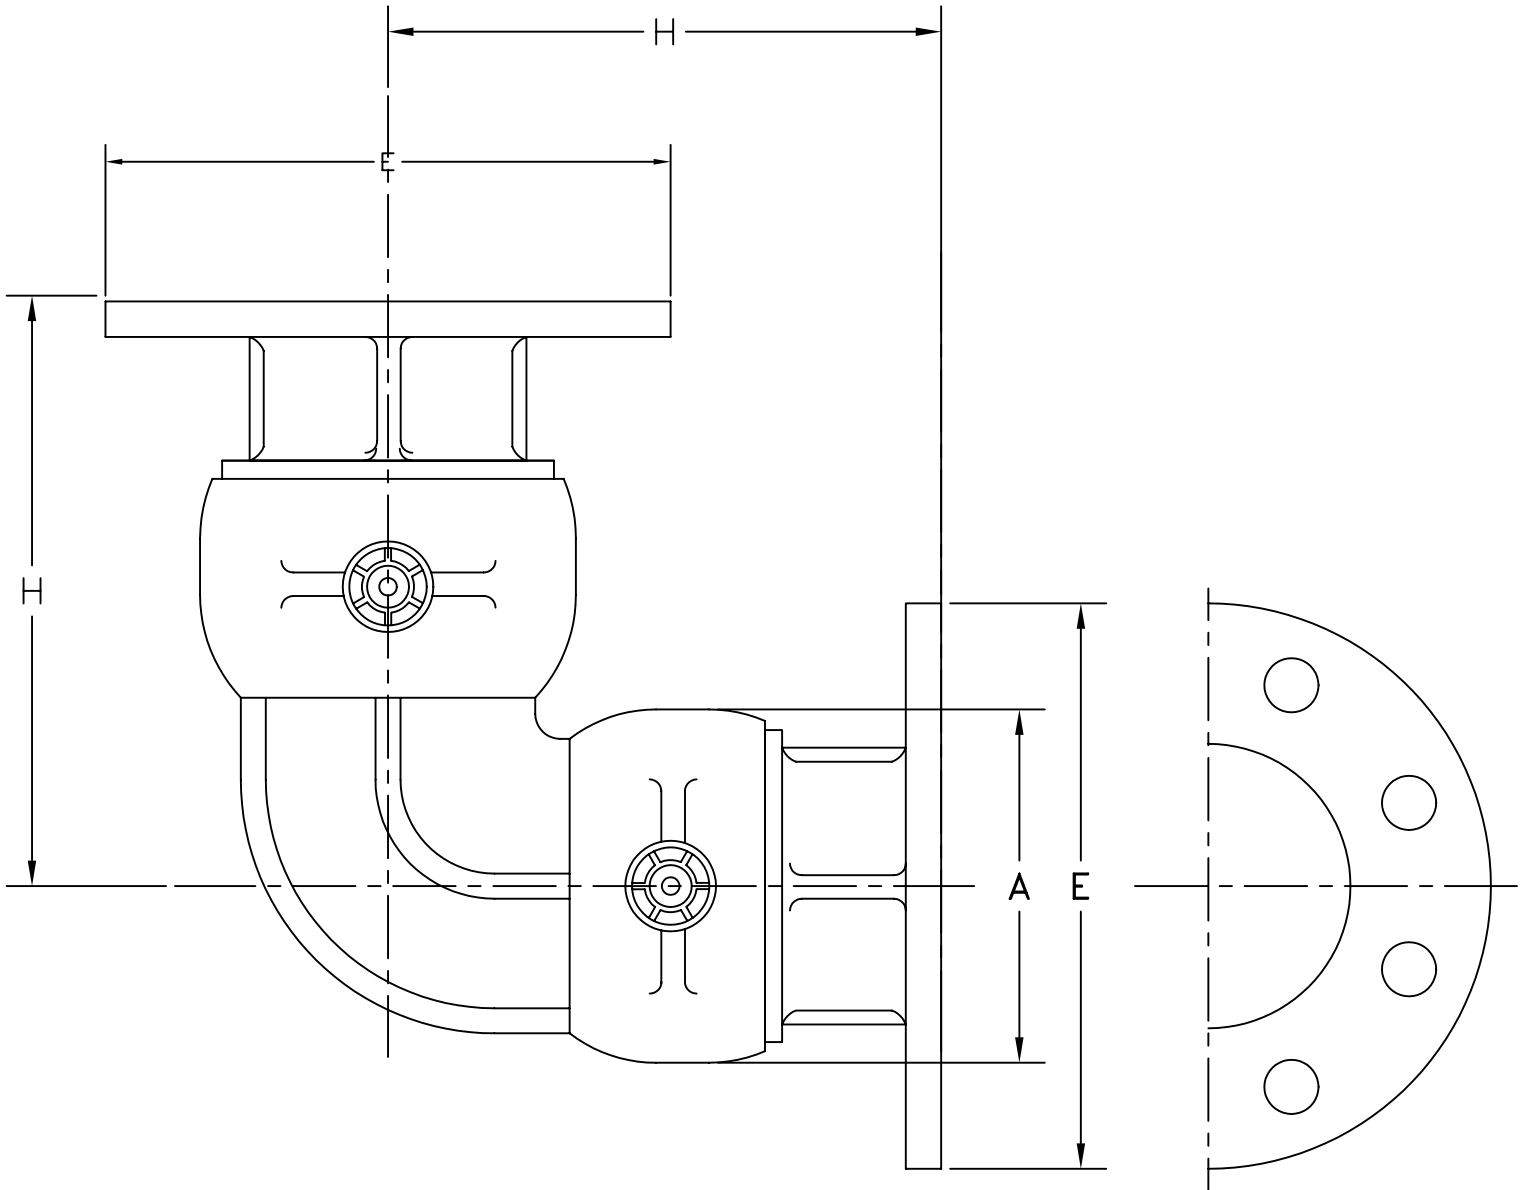

MATERIAL:
ALUMINUM

OPW Engineered Systems

STYLE 60FT SWIVEL JOINT—CAST

SIZE	4"
A	6-1/16"
E	6-5/8"
H	10"
∅ BOLT CIRCLE	4-7/8"
NO. BOLTS - ∅	(8) 7/16"