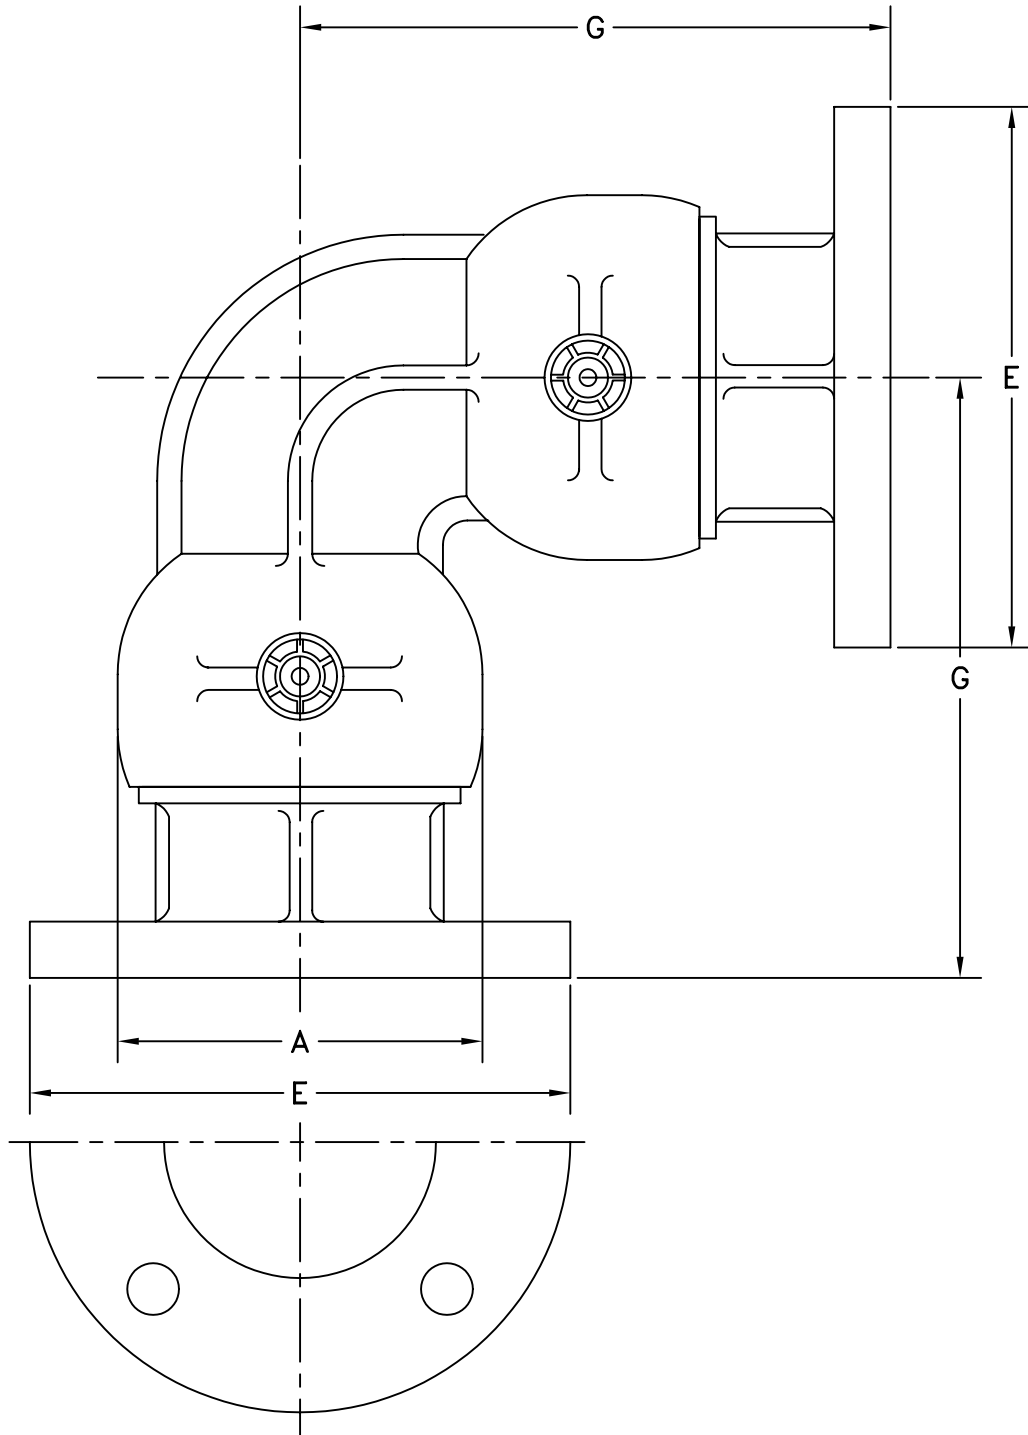

MATERIAL:
 ALUMINUM (3" 4" 6")
 DUCTILE IRON (3" 4")

STYLE 60F SWIVEL JOINT-CAST

SIZE	3"	4"	6"
A	4-7/8"	6-1/16"	9-1/8"
E	7-1/2"	9"	11"
∅ BOLT CIRCLE	6"	7-1/2"	9-1/2"
NO. BOLTS - ∅	(4) 5/8"	(8) 5/8"	(8) 3/4"