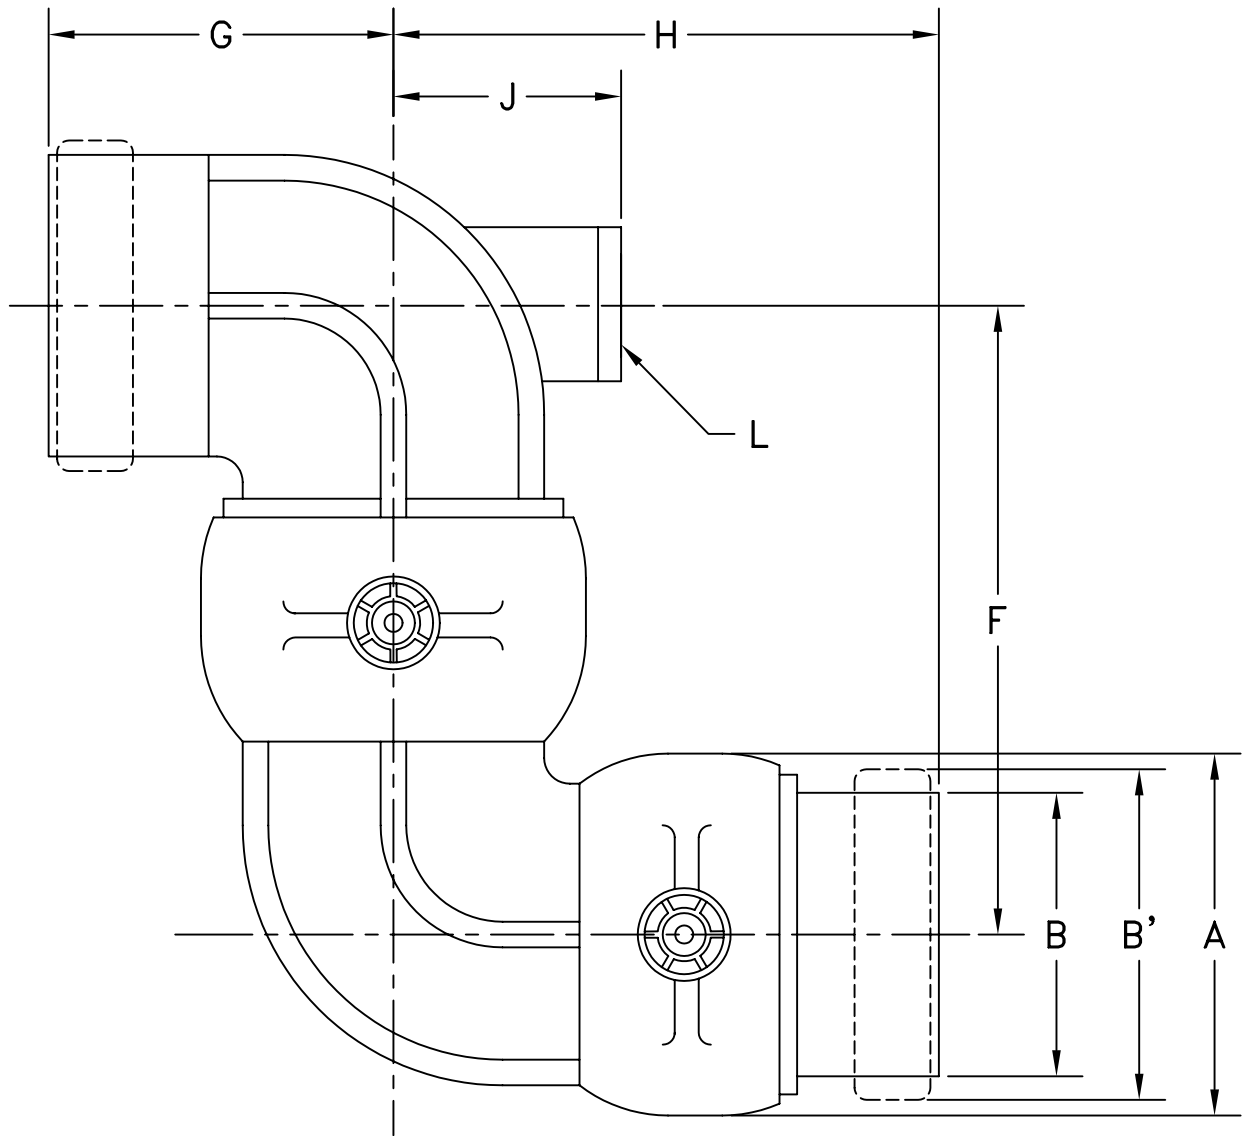

MATERIAL:  
ALUMINUM

OPW Engineered Systems

STYLE 55 SWIVEL JOINT—CAST

SIZE	3"	4"
A	4-7/8"	6-1/16"
B	4-11/16"	5-13/16"
B'	4-21/32"	5-53/64"
F	7-5/8"	9-1/4"
G	4-5/8"	5"
H	6-7/8"	7-11/16"
J	2-9/16"	3-1/8"
L	1-1/2"	2"