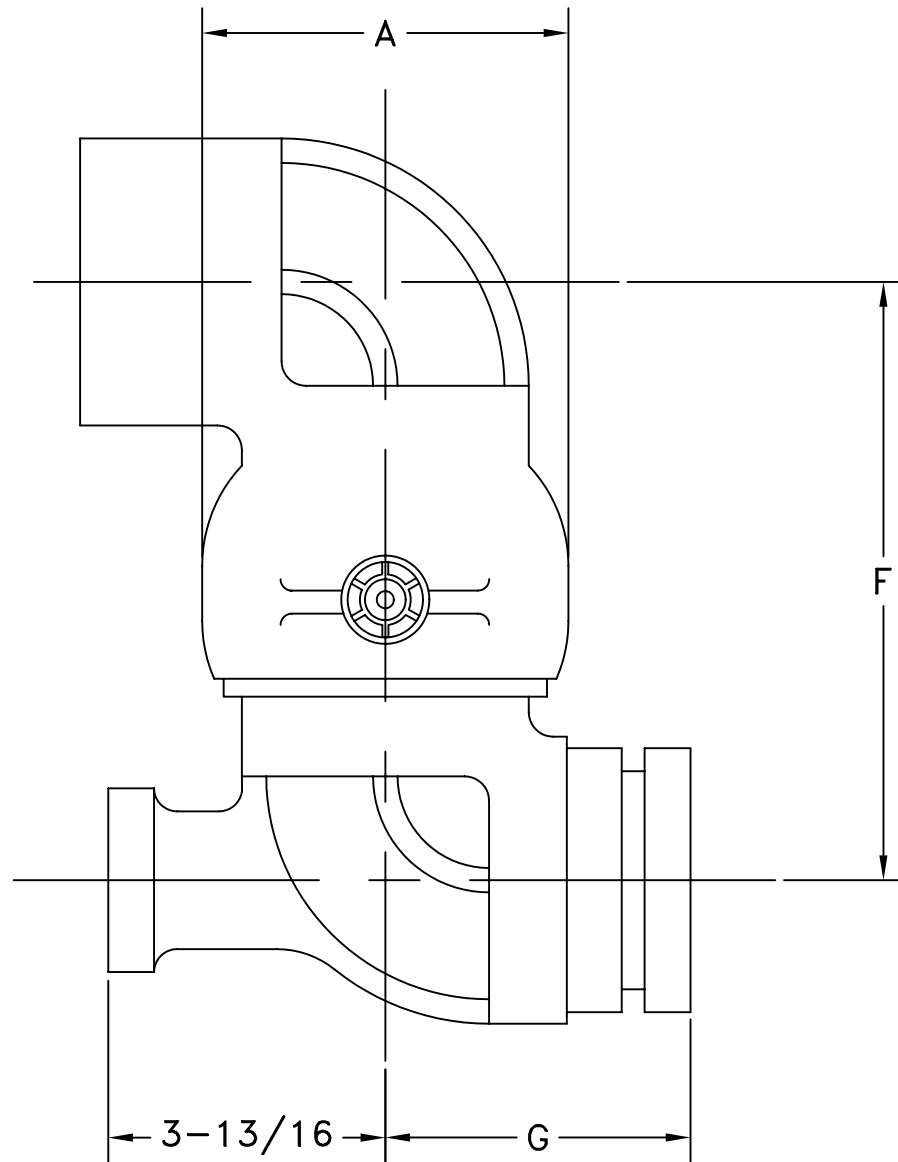

MATERIAL:
ALUMINUM

OPW Engineered Systems

STYLE 40VOB SWIVEL JOINT-CAST

SIZE					4"
A					6-1/16"
F					9-1/4"
G					5"