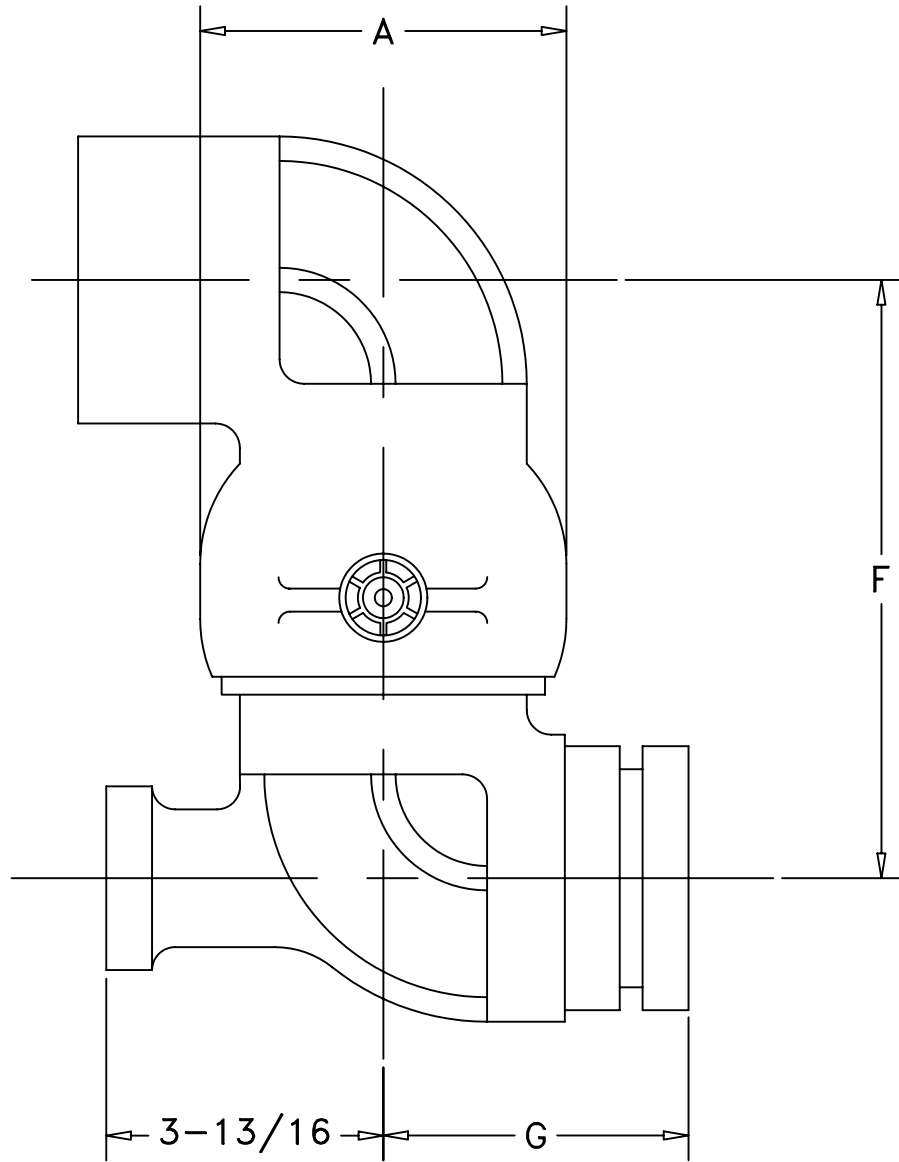

MATERIAL:  
ALUMINUM

OPW Engineered Systems

STYLE 40VOB SWIVEL JOINT—CAST

SIZE					4"
A					6-1/16"
F					9-1/4"
G					5"