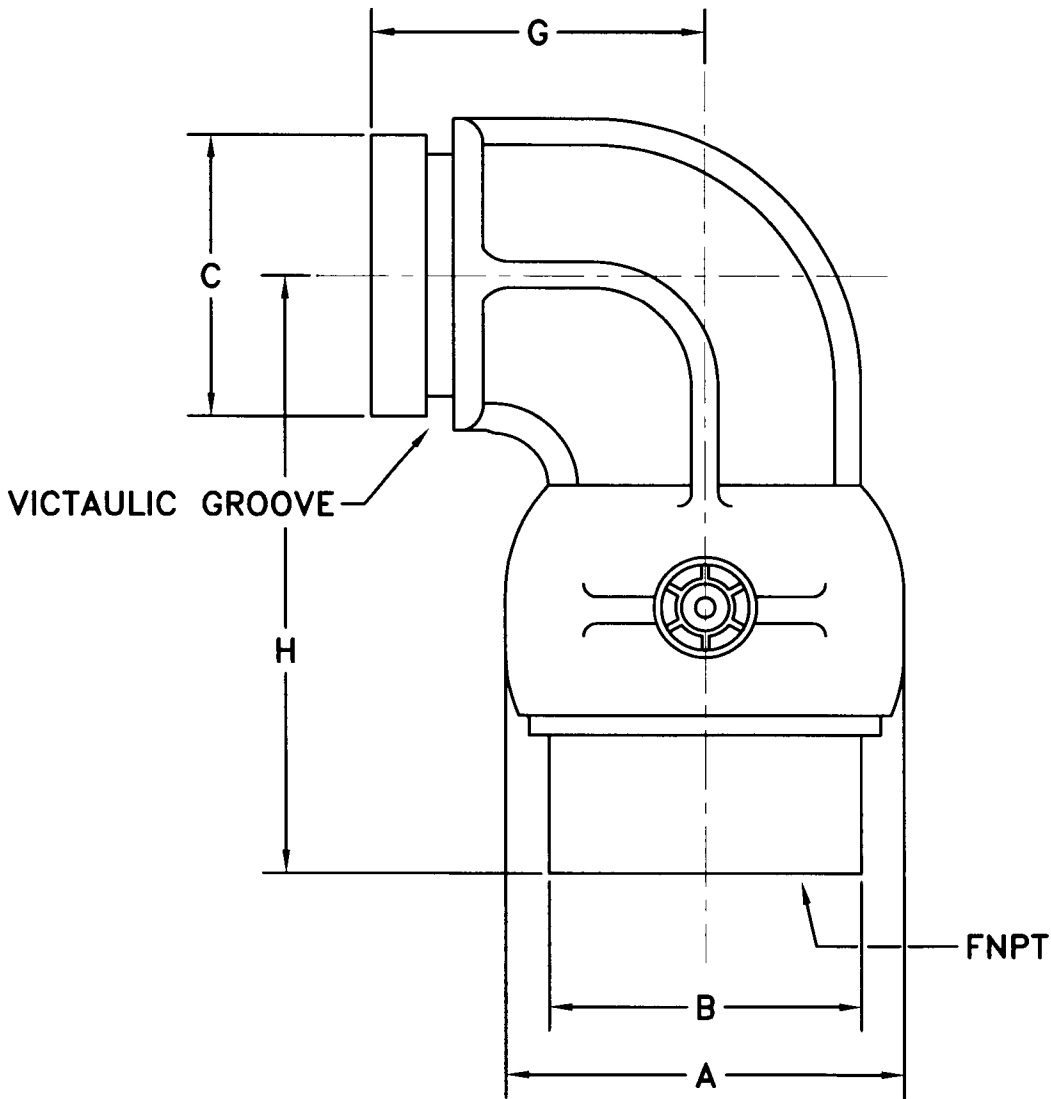

Engineered Systems

ISO 9001 CERTIFIED

STYLE 3630VO SWIVEL JOINT—CAST ALUMINUM

SIZE	4"
A	6-1/16"
B	4-21/32"
C	4-1/2"
G	5"
H	7-21/32"