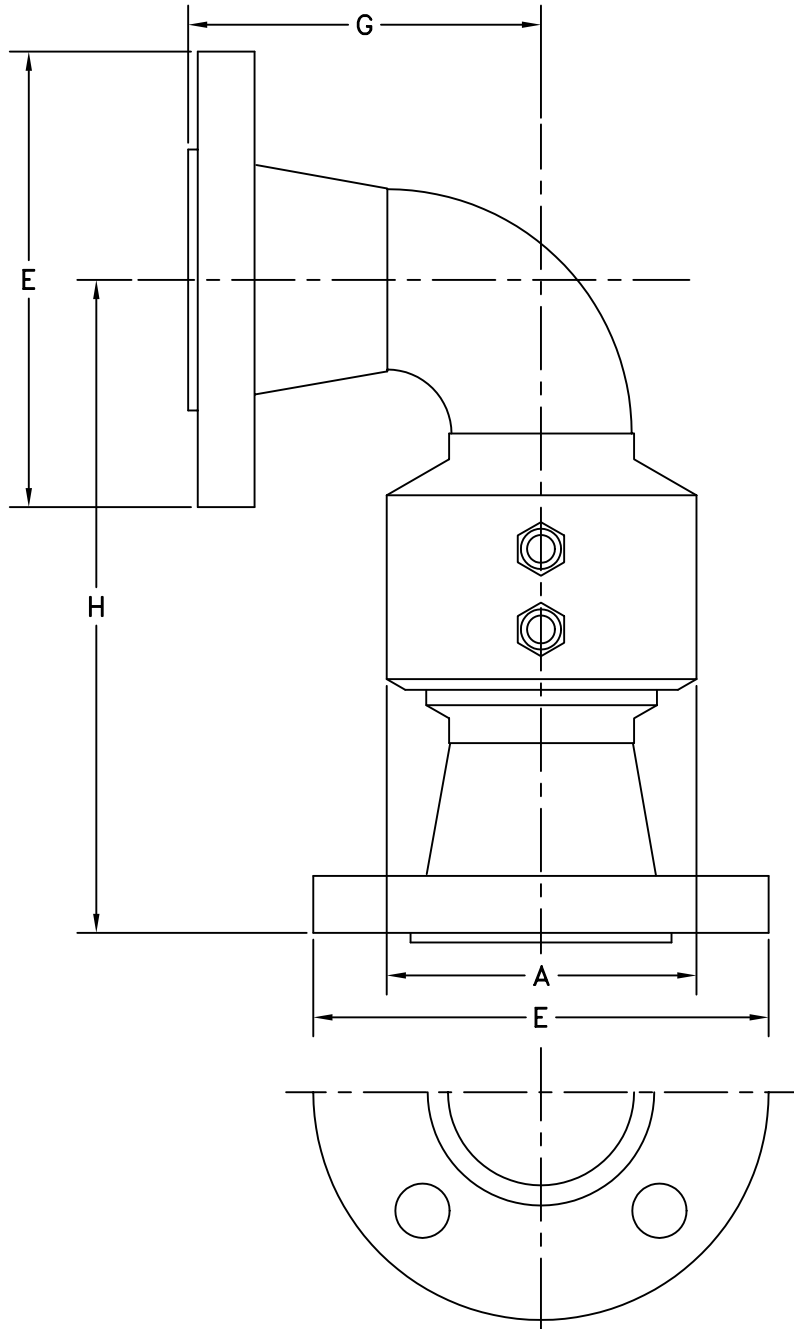

STYLE 30FJ SWIVEL JOINT—FABRICATED

SIZE	2"	3"	4"	6"	8"	10"	12"
A	4-3/32"	5-1/8"	6-7/32"	9"	11-7/8"	13-9/16"	16"
E	6"	7-1/2"	9"	11"	13-1/2"	16"	19"
G	4-9/16"	5-13/16"	7-1/16"	12-9/16"	16-1/16"	19-1/16"	22-9/16"
H	8-5/8"	10-1/2"	11-3/4"	18-7/8"	23-15/16"	29-9/16"	33-7/16"
∅ BOLT CIRCLE	4-3/4"	6"	7-1/2"	9-1/2"	11-3/4"	14-1/4"	17"
NO HOLES - ∅	(4) 5/8"	(4) 5/8"	(8) 5/8"	(8) 3/4"	(8) 3/4"	(12) 7/8"	(12) 7/8"