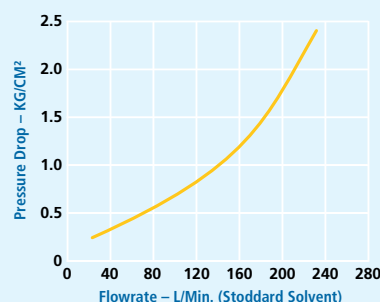

OPW 7H® & 7HB® Automatic Shut-off Nozzles

Diesel Hi-Flow

The OPW 7® Series automatic nozzles are OPW's premium nozzles for heavy-duty, high-flow truck, bus and fleet service. They are the most trusted nozzle in the world for full service use

If you operate a full-service truckstop, refuel your own fleet or manage a card-lock refuelling location, the low-cost, long-life and durability of the OPW 7H® high-flow nozzle can help increase your productivity, sales and profits.

Features

- Convenient – one-finger hold-open clip that is easy to set the flow rate (not on all models)
- Easy to use – utilising Accu-Stop® to-the-penny Flow Control Technology
- Durable lever guard that won't scratch your customers' vehicles – made from Duratuff®
- FlowLock™ allows nozzle to shut-off when falling out of a fill pipe, and is tipped up, limiting spillage and unsafe conditions
- Even, smooth spray pattern – minimises diesel foaming and false shut-offs
- Smooth closing action and reduced line shock from incorporated dashpot technology
- 7HB® Series prevents spills in prepay or card-lock systems utilising OPW's unique No Pressure – No Flow Device. The nozzle cannot be opened until the pumping system is pressurised, and closes automatically when the pressure is removed. Prevents consumer from jamming the nozzle in an open position – blocker on lever guard

Durable & Long-Lasting Design

- Cycle-tested and proven to last longer than 1 million cycles – better than any other nozzle available on the market today (OPW internal lab testing result)

Design working pressure

- 50 psi (3.45 bar) maximum pressure

Materials