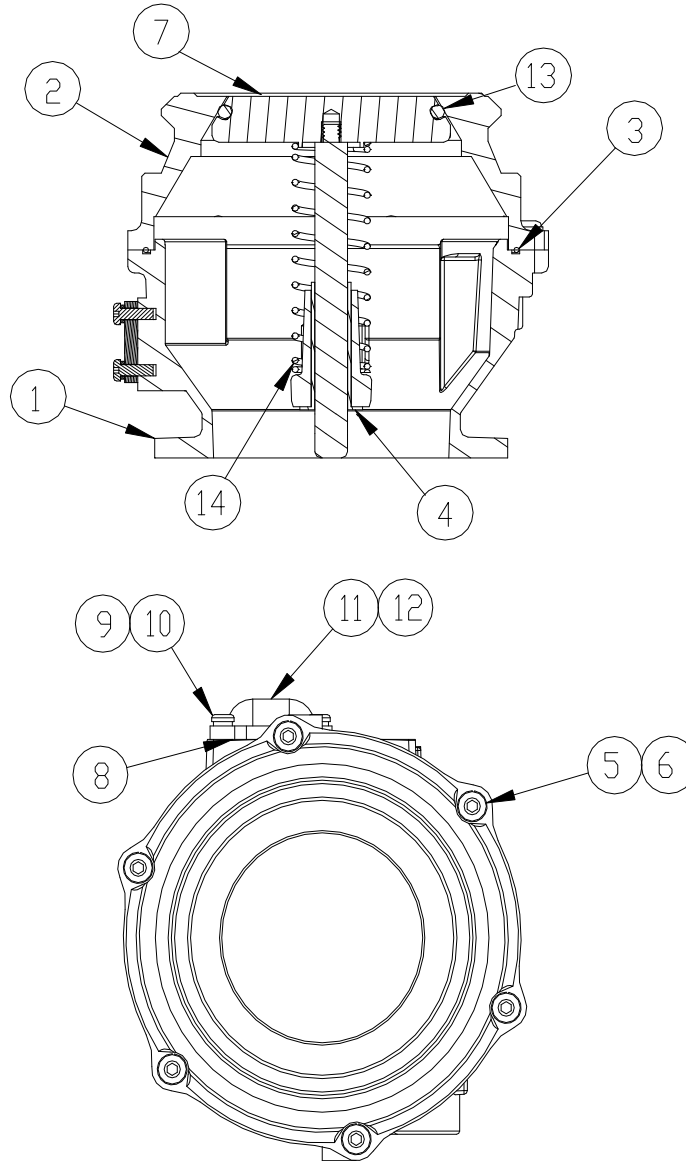

891NB Bottom Loading Adaptor

PARTS BREAK DOWN

ITEM	PART NUMBER	DESCRIPTION	QTY.
1	11748	BODY, MACHINED	1
2	11550	ADAPTOR FACE	1
3	11537	O-RING	1
4	11665	BEARING	1
5	10806M	LOCK WASHER	6
6	11534	SCREW	6
7	11850	POPPET	1
8	H51437M ¹	O-RING	1
9	11366M ¹	SCREW	4

ITEM	PART NUMBER	DESCRIPTION	QTY.
10	H20057M ¹	LOCK WASHER	4
11	11365M ¹	SIGHT GLASS	1
12	H51384M ¹	FLOAT BALL	1
13	H20058M	O-RING	1
14	11664	SPRING	1

REPAIR KITS	
891BRK	SIGHT GLASS REPAIR KIT

¹—Included in 891BRK