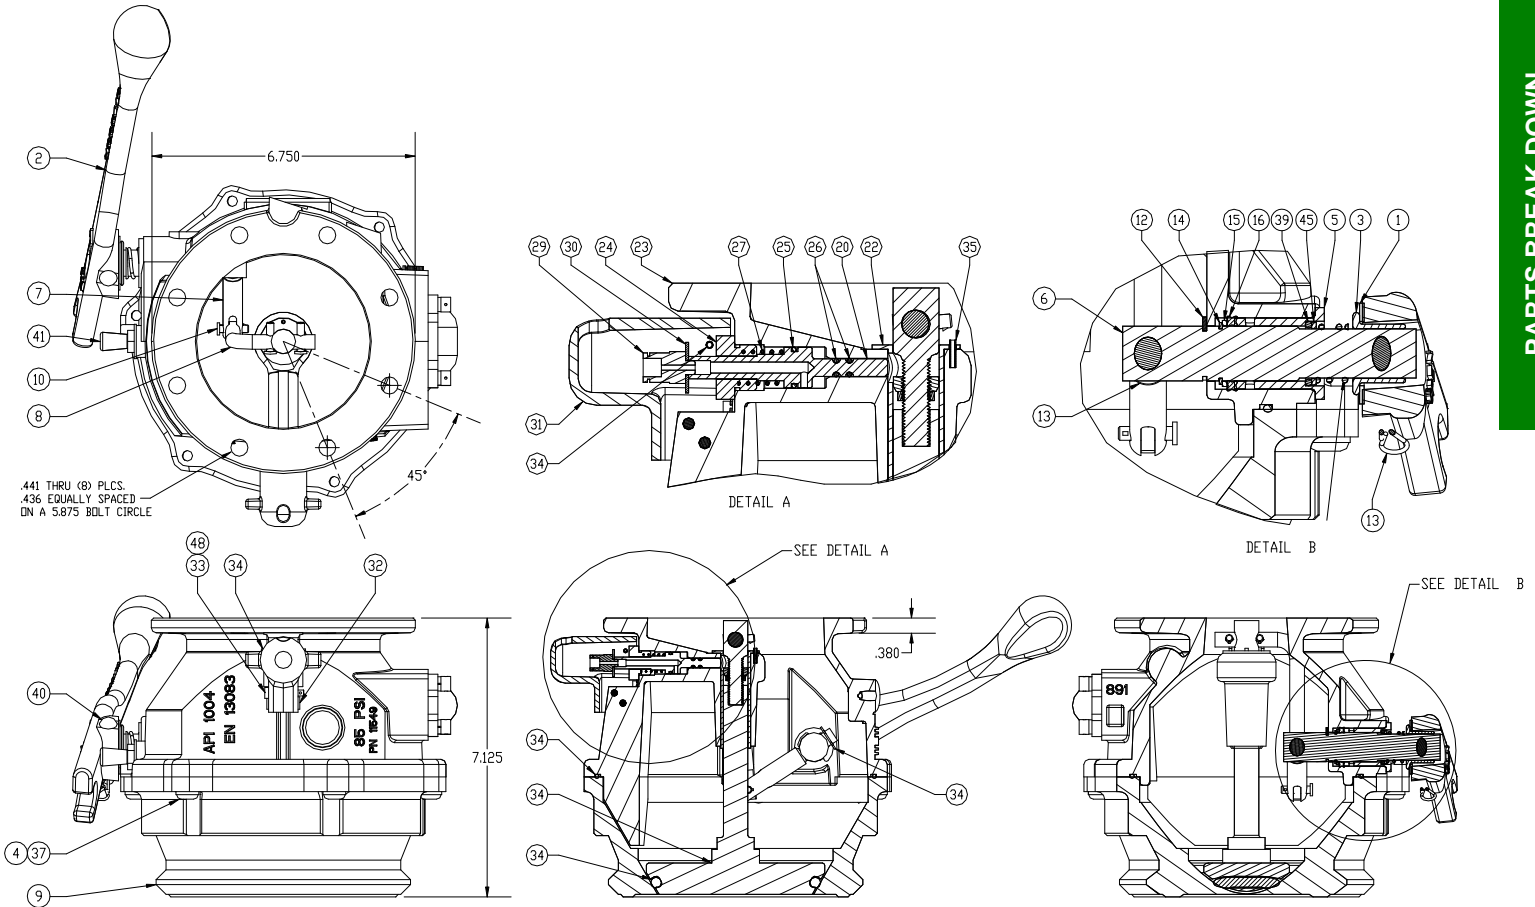

# 891BA-LK API Bottom Loading Adaptor w/ Locking Feature

PARTS BREAK DOWN

ITEM	PART NUMBER	DESCRIPTION	QTY.
1	10840	NYLON WASHER	1
2	11460	HANDLE	1
3	11490	HUB	1
4	11534	SCREW	6
5	11536	BEARING	1
6	11543	SHAFT	1
7	11544	LINK, SHAFT	1
8	11545	LINK, POPPET	1
9	11550	ADAPTOR FACE	1
10	11618	CLEVIS PIN	3
11	11623	BOWTIE CLIP	1
12	11661	E-CLIP	1
13	11662	E-CLIP	1
14	11703	RETAINING RING	1
15	11704	WASHER	1
16	11705	QUAD RING	1

ITEM	PART NUMBER	DESCRIPTION	QTY.
17	11905	O-RING	1
18	12266	ROD END	1
19	12267	ADJ. NUT	1
20	12268	LOCKING PIN	1
21	12271	POPPET	1
22	12272	BEARING	1
23	12273	BODY	1
24	12274	CYLINDER PLUG	1
25	12276	O-RING	1
26	12277	O-RING	2
27	12278	SPRING	1
28	12279	JAM NUT	1
29	12280	AIR FITTING, NPT	1
30	12281	WASHER	1
31	12282	BYPASS GUARD	1
32	12283	RIVET	1

ITEM	PART NUMBER	DESCRIPTION	QTY.
33	12284	CLEVIS PIN	1
34	12285	ROLL PIN	1
35	12289	ROLL PIN	1
36	12291	SCREW	4
37	10806M	LOCK WASHER	6
38	11365M	SIGHT GLASS	1
39	H06924M	O-RING	1
40	H08901M	PIN	1
41	H20051M	STOP PIN	1
42	H20057M	LOCK WASHER	4
43	H20058M	O-RING	1
44	H20182M	SPRING	1
45	H20199M	WASHER	1
46	H51384M	BALL FLOAT	1
47	H51437M	O-RING	1
48	H53043M	TAMPER CABLE	1