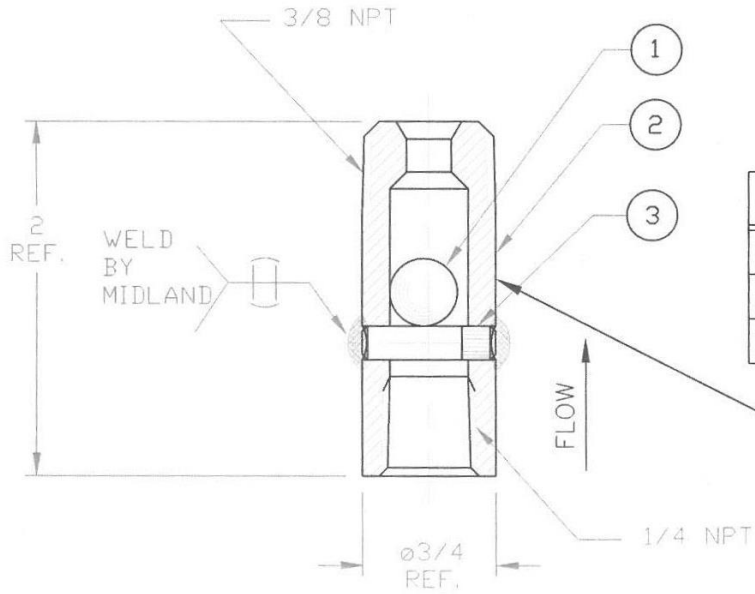

# A-116-3

ITEM NO.	QTY.	PART NAME	MATERIAL	PART NUMBER
1	1	BALL	STAINLESS STEEL	111-1-SS
2	1	BODY	STAINLESS STEEL	116-2-SS
3	1	PIN	STAINLESS STEEL	119-2-M0

**STEEL STAMPING VIEW**  
 LETTERS 1/8 - 3/16 HIGH